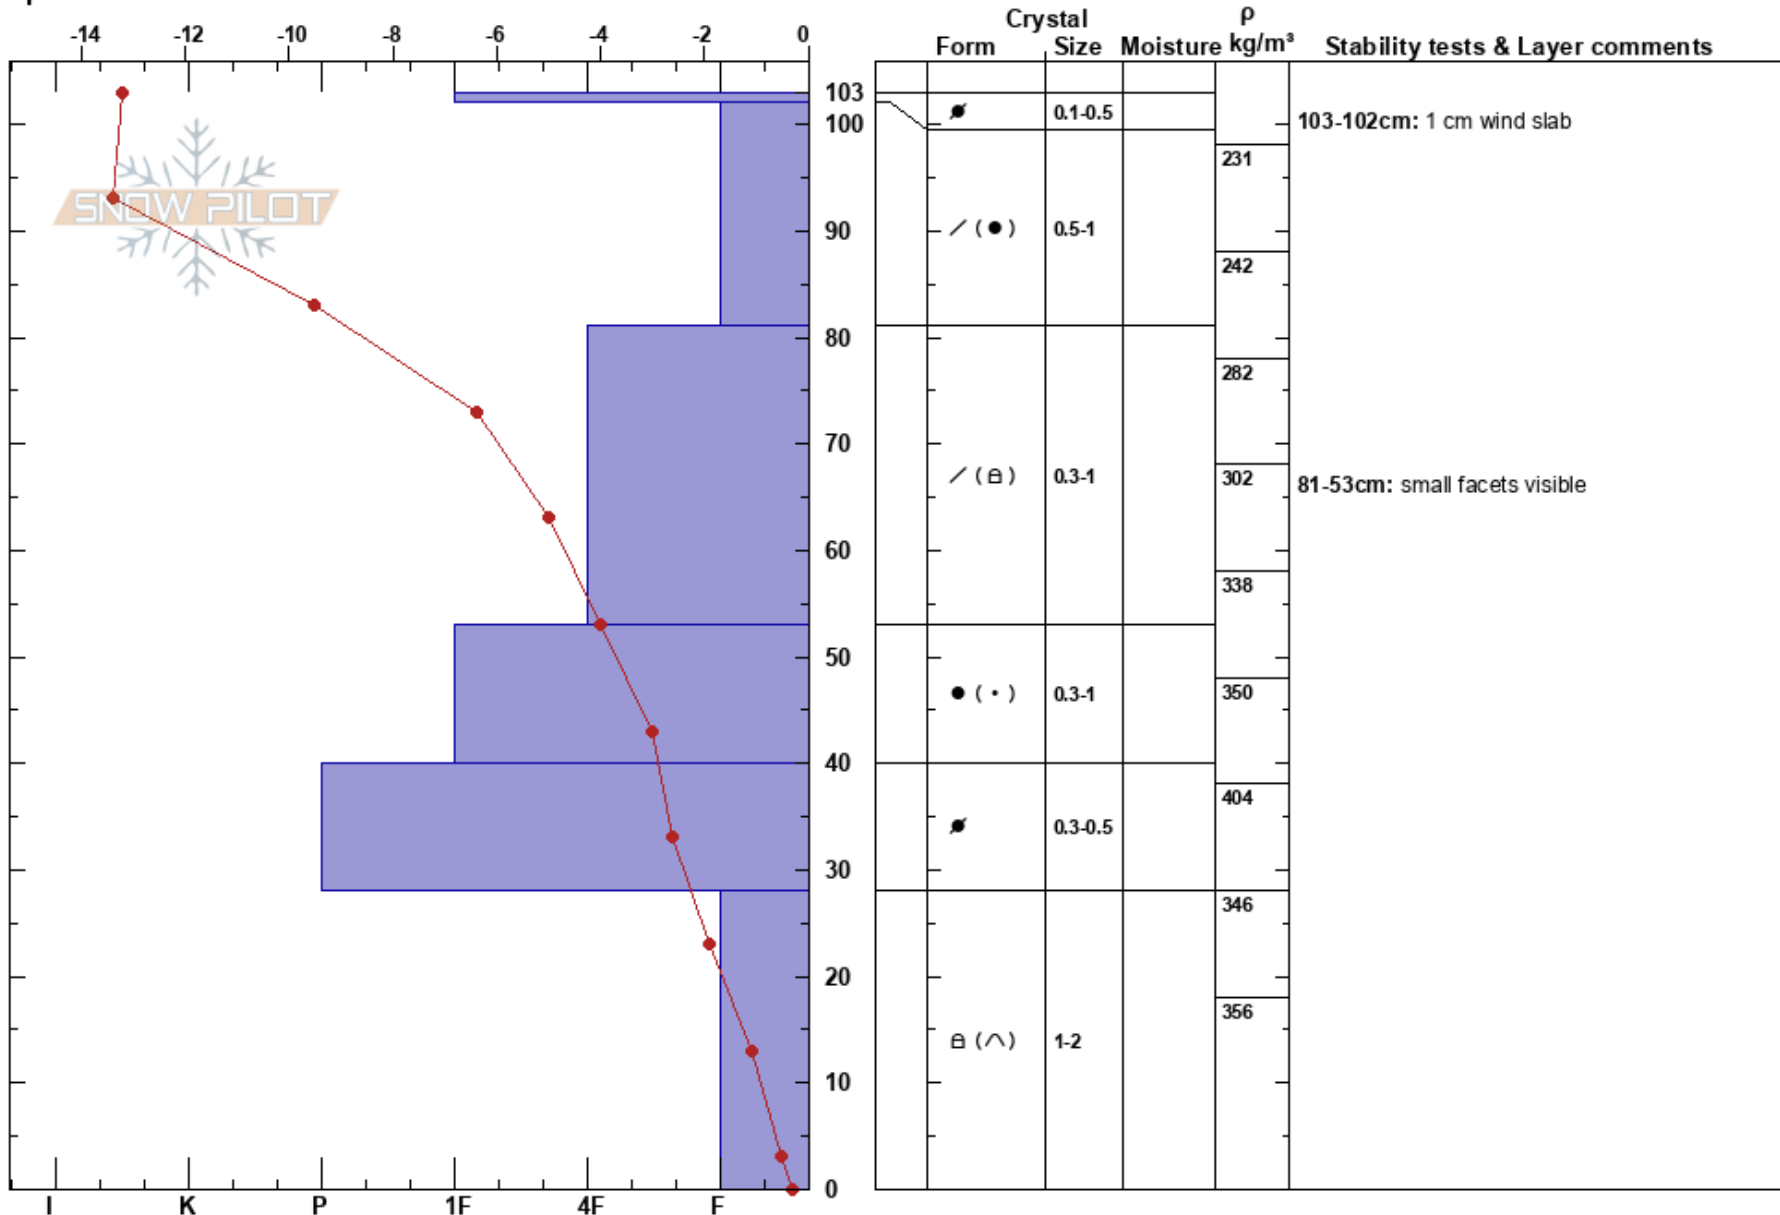

KP24
 Crested Butte
 CO
 Elevation: 2853 m
 Aspect: E
 Specifics:

Daniel Hogan
 02/10/2023 - 10:41am
 Co-ord: 38.94167N, -106.97281W
 Slope Angle: 3°
 Wind Loading:

Stability:
 Air Temperature: -12°C
 Sky Cover: CLR
 Precipitation: NO
 Wind: Calm

HS:103
 Layer Notes:
 103-102cm: 1 cm wind slab
 81-53cm: small facets visible

Notes: Thermometer temperature: -13.1 @ 1041
 IR temperature: -13.2 @ 1041
 Bush below 15 cm.