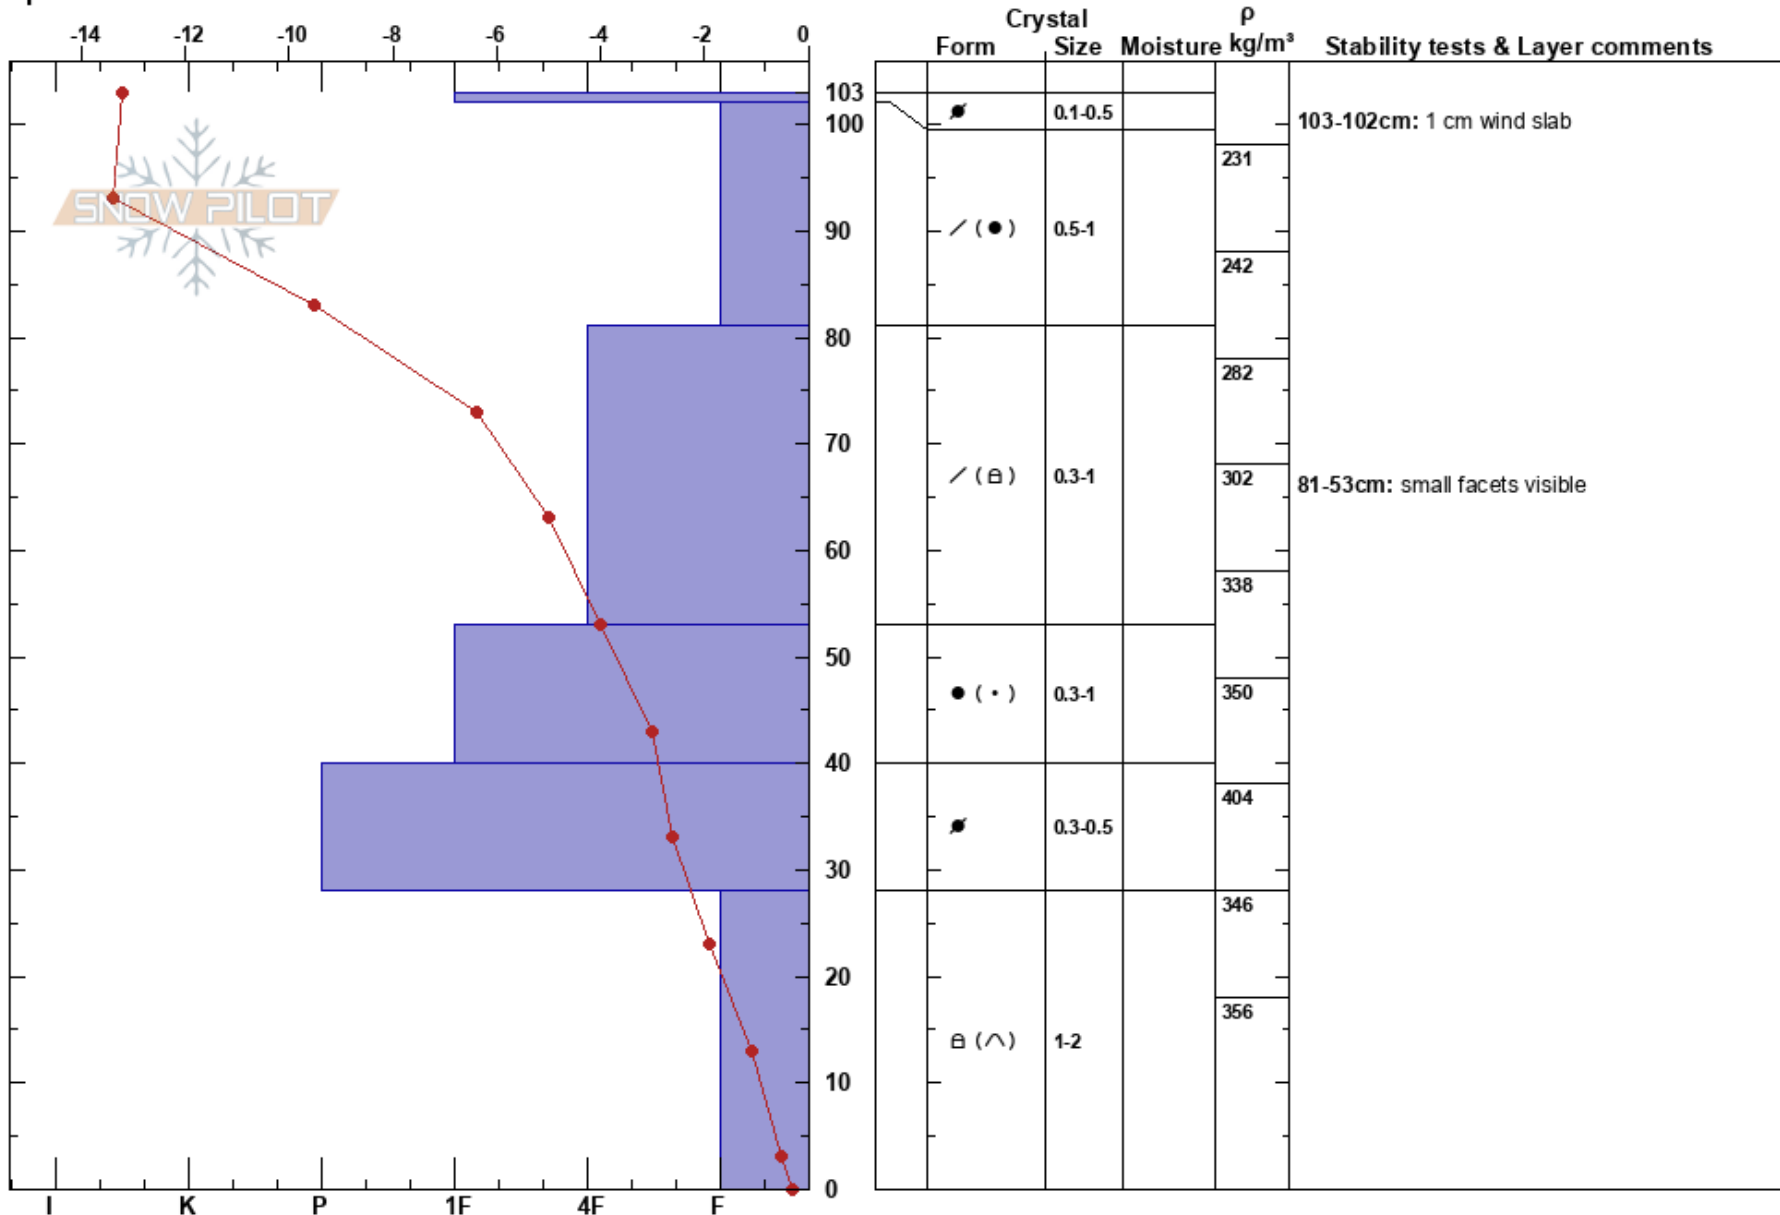

KP24
 Crested Butte
 CO
 Elevation: 2853 m
 Aspect: E
 Specifics:

Daniel Hogan
 02/10/2023 - 10:41am
 Co-ord: 38.94167N, -106.97281W
 Slope Angle: 3°
 Wind Loading:

Stability:
 Air Temperature: -12°C
 Sky Cover: CLR
 Precipitation: NO
 Wind: Calm

HS:103
 Layer Notes:
 103-102cm: 1 cm wind slab
 81-53cm: small facets visible

Notes: Thermometer temperature: -13.1 @ 104.1
 IR temperature: -13.2 @ 104.1
 Bush below 15 cm.