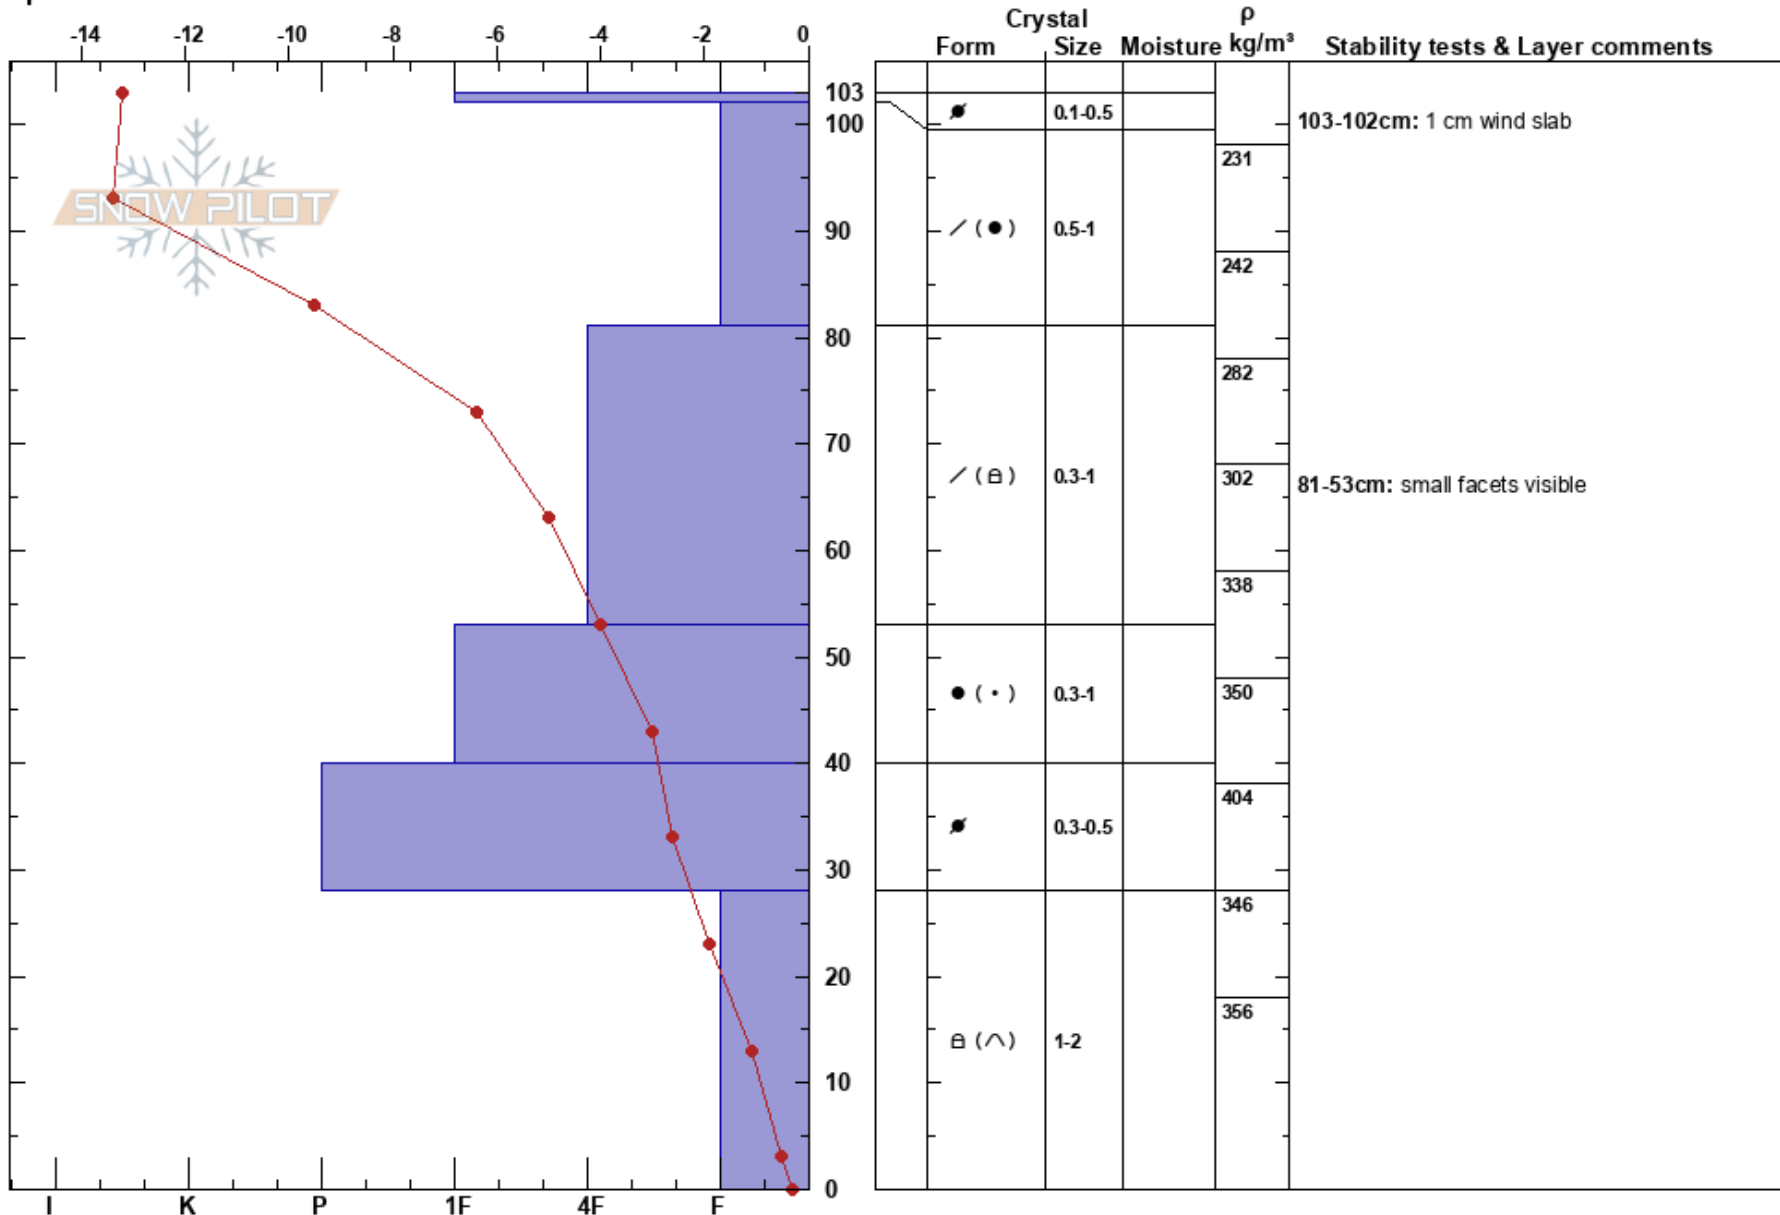

KP24  
 Crested Butte  
 CO  
 Elevation: 2853 m  
 Aspect: E  
 Specifics:

Daniel Hogan  
 02/10/2023 - 10:41am  
 Co-ord: 38.94167N, -106.97281W  
 Slope Angle: 3°  
 Wind Loading:

Stability:  
 Air Temperature: -12°C  
 Sky Cover: CLR  
 Precipitation: NO  
 Wind: Calm

HS:103  
 Layer Notes:  
 103-102cm: 1 cm wind slab  
 81-53cm: small facets visible

Notes: Thermometer temperature: -13.1 @ 1041  
 IR temperature: -13.2 @ 1041  
 Bush below 15 cm.