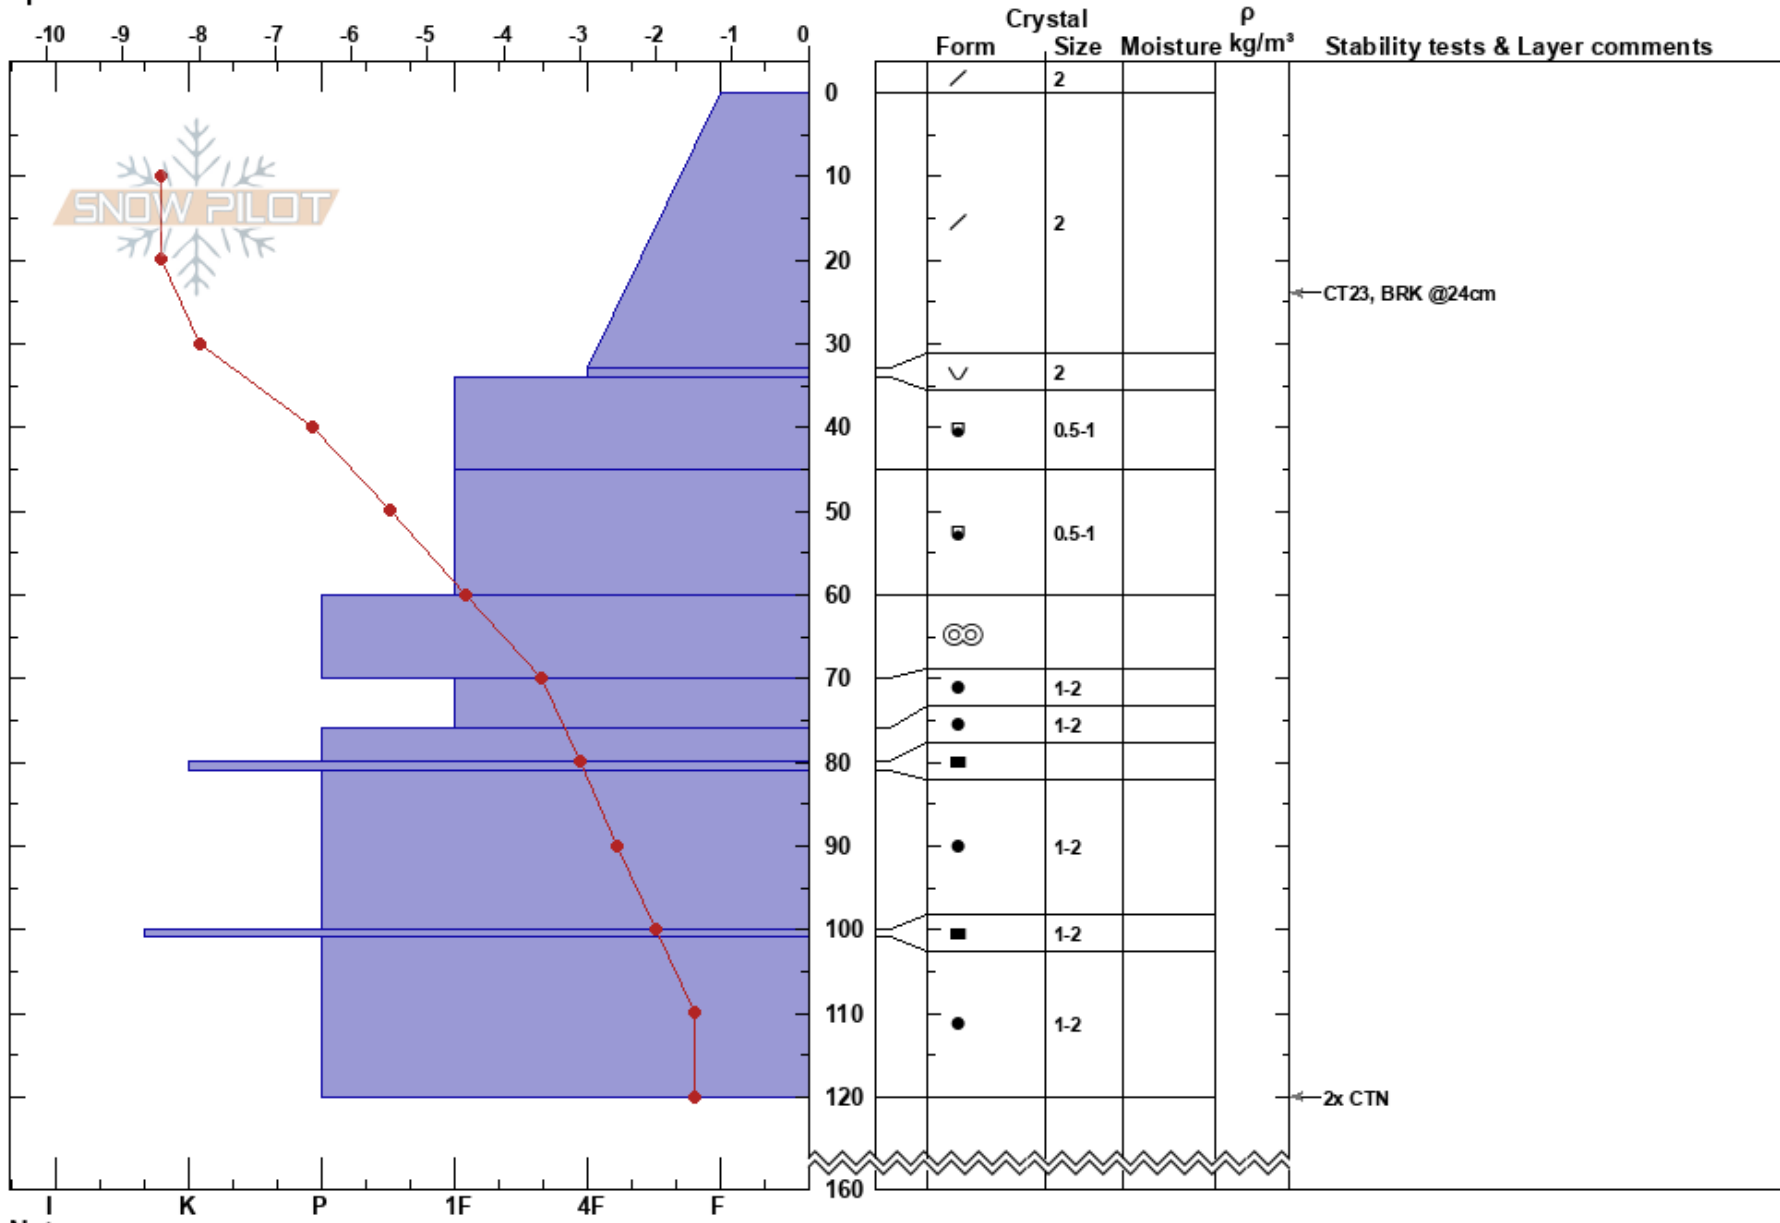

North Woods
 Wallowas
 OR
 Elevation: 7513 ft
 Aspect: NE
 Specifics:

Sarah Jakober
 01/31/2023 - 10:00am
 Co-ord: 45.14294N, -117.52620W
 Slope Angle: 28°
 Wind Loading: no

Stability:
 Air Temperature: -6°C
 Sky Cover: SCT
 Precipitation: NO
 Wind: NE Light Breeze

HS:160
 PF:30 33-34cm:Problematic layer
 PS:20

Notes: