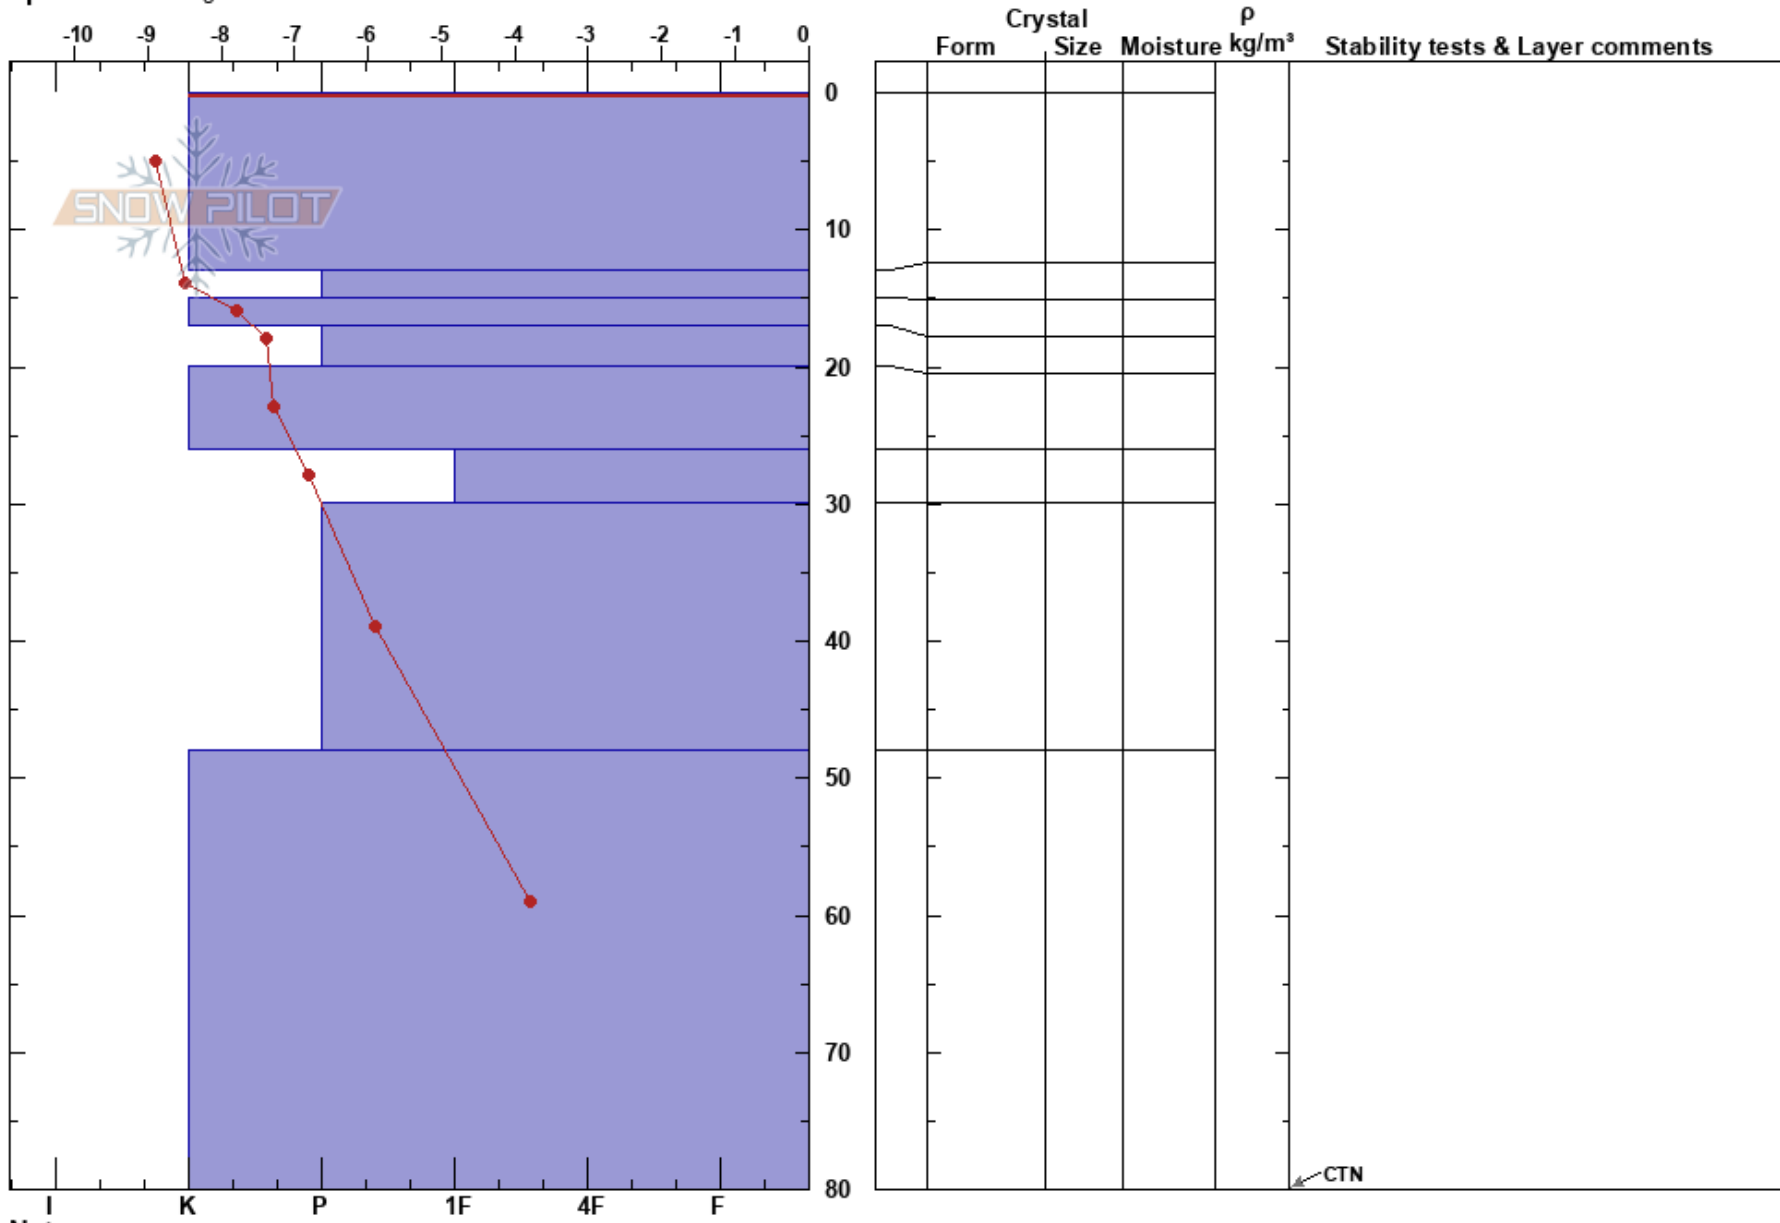

Suðursvæði  
Suðurland  
Iceland  
Elevation: 625 m  
Aspect: 316°

Ármann Ragnar Ægisson  
05/01/2018 - 10:00  
Co-ord: 63.97918N, -21.64156W  
Slope Angle: 30°  
Wind Loading: previous

Stability: HS:80  
Air Temperature: -1°C  
Sky Cover: CLR  
Precipitation: NO  
Wind: E Calm  
PF:0  
PS:1  
0-13cm: Problematic layer

Specifics: Pit dug in a Ski Area

Notes: