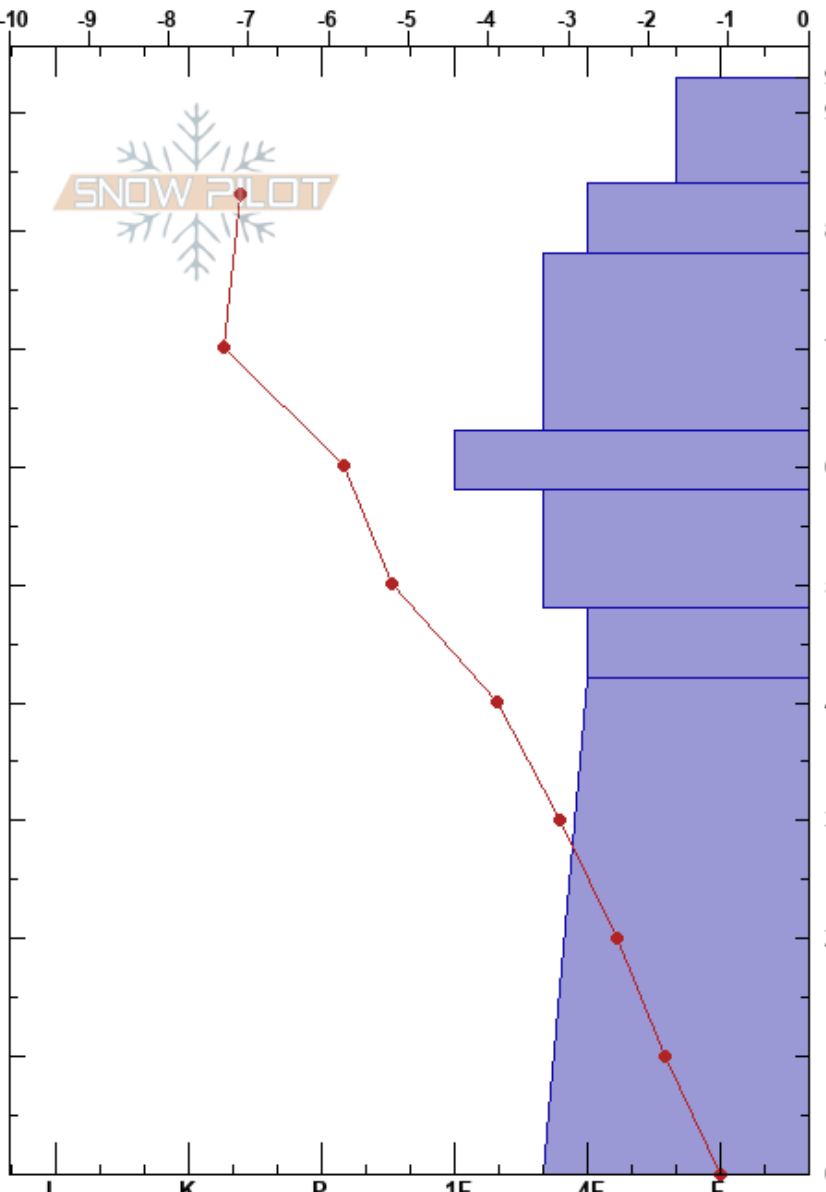

Feb Monthly Profile  
 purcell  
 BC  
 Elevation: 2340 m  
 Aspect: NE

Panorama Avalanche Office  
 12/02/2023 - 13:15  
 Co-ord:  
 Slope Angle: 0°  
 Wind Loading:

Stability:  
 Air Temperature: -5°C  
 Sky Cover: SCT  
 Precipitation: S-1  
 Wind: SW Light Breeze

HS:93 Layer Notes:

Specifics: Pit dug in a Ski Area; Pit is representative of backcountry

Form	Crystal		Moisture	$\rho$ kg/m <sup>3</sup>	Stability tests & Layer comments
	Size				
+	2			130	
/	2			180	
□	2			180	
□	3			180	
□	2			240	
□	3			260	
□	3			240	
				250	CT28, BRK @42cm ECTN25 @42cm
^	6				