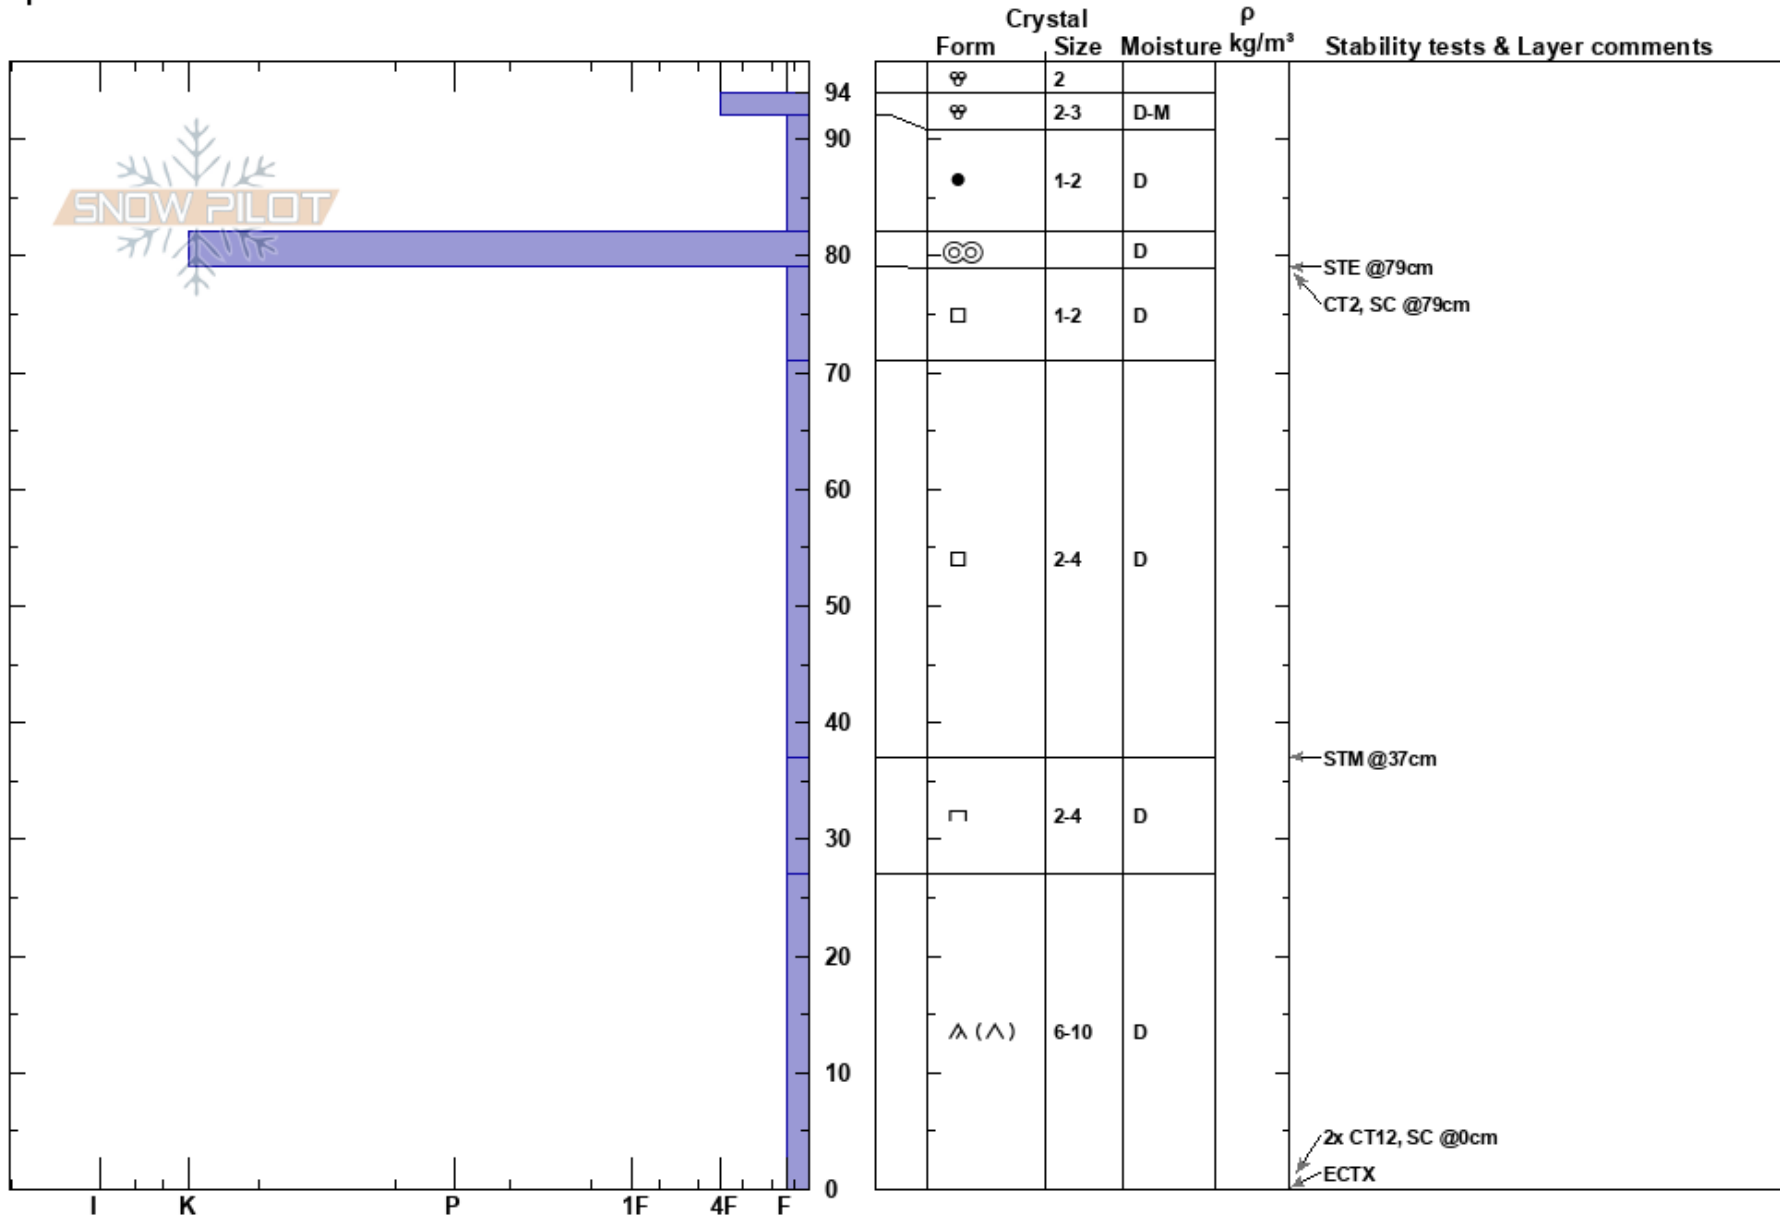

Quandary SE treeline
Vail/Summit County
CO
Elevation: 11633 ft
Aspect: SE
Specifics:

Drew Gibson
02/12/2023 - 11:40am
Co-ord: 39.39041N, -106.07228W
Slope Angle: 24°
Wind Loading: no

Stability:
Air Temperature:
Sky Cover: FEW
Precipitation: NO
Wind: W Light Breeze

HS:94 **Layer Notes:**

Notes: