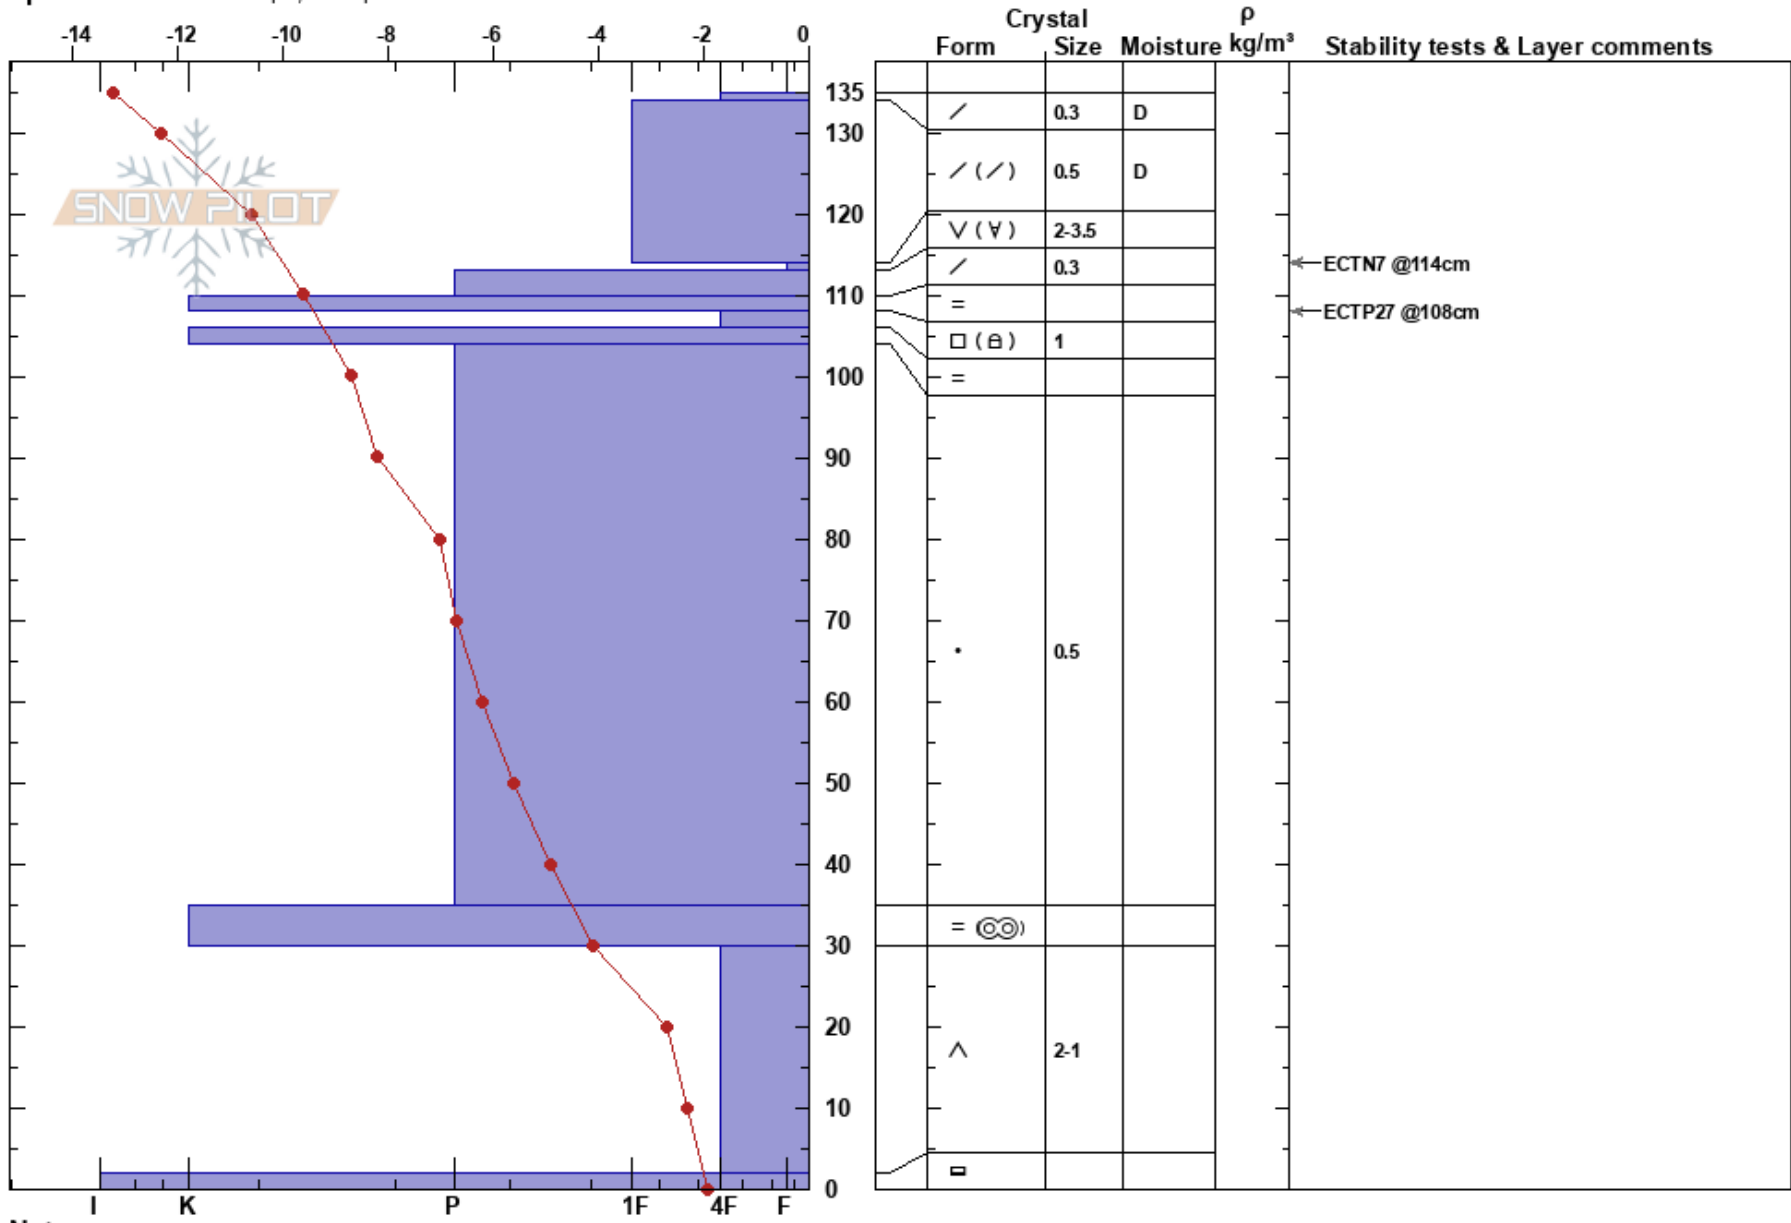

S.Skarven W
 Funäsfjällen
 Sweden
Elevation: 1220 m
Aspect: W
Specifics: We skied slope; Poor pit location

Mattias Åberg
 05/01/2018 - 10:15
Co-ord: 62.59029N, 12.34280E
Slope Angle: 35°
Wind Loading: previous

Stability:
Air Temperature: -10°C
Sky Cover: BKN
Precipitation: S-1
Wind: W Calm

HS: 135
PF: 45
Layer Notes: 114-113cm: Problematic layer

Notes: