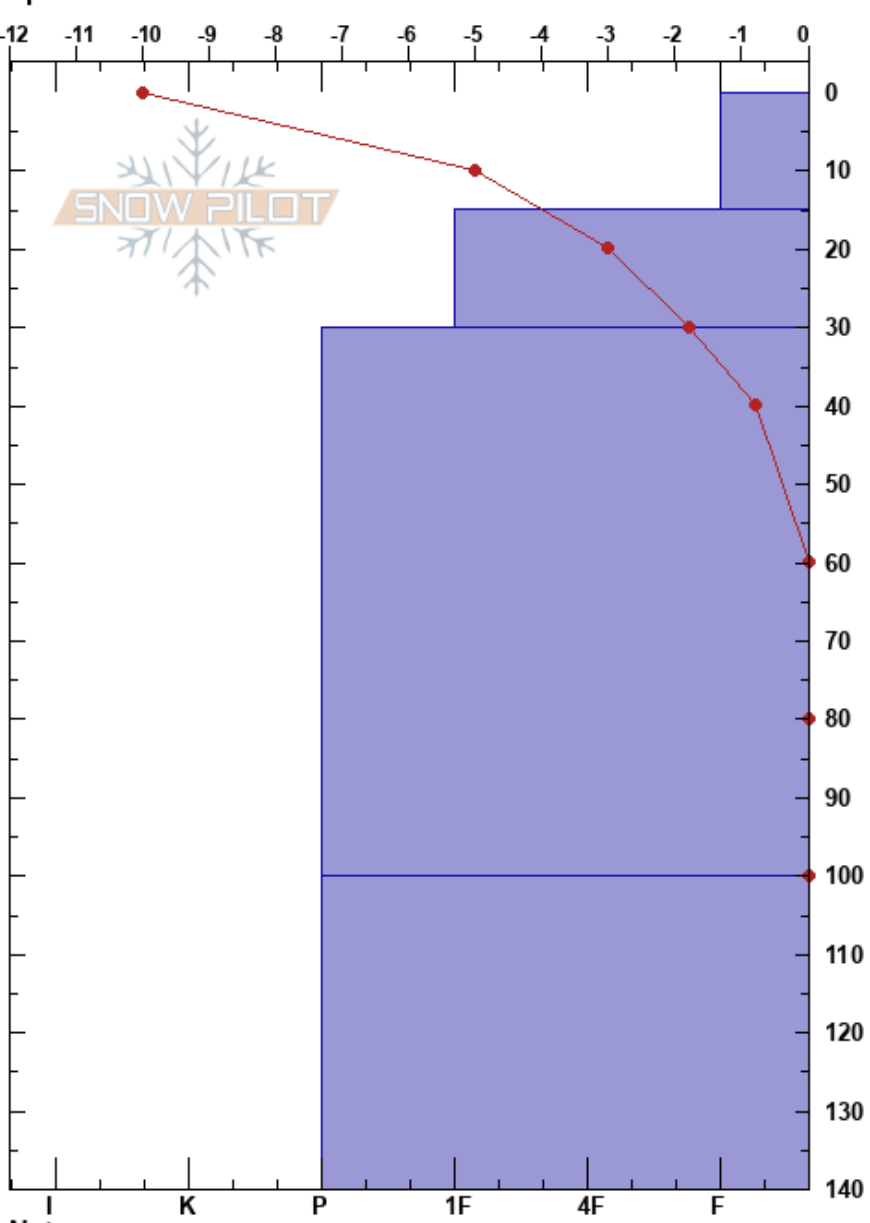

Steinen, Standaleidet
 Sunnmorealps
 Norway
 Elevation: 750 m
 Aspect: NE
 Specifics:

Stig Løland
 05/01/2018 - 13:00
 Co-ord:
 Slope Angle:
 Wind Loading: no

Stability:
 Air Temperature: -5°C
 Sky Cover: FEW
 Precipitation:
 Wind: NE Calm

Layer Notes:

Form	Crystal		ρ kg/m ³	Stability tests & Layer comments
	Size	Moisture		
/ (+)	1	D		
•	0.5	D		
				← ECTN23 @30cm
○	2	D		
○	2	M		

Notes:

I K P 1F 4F F