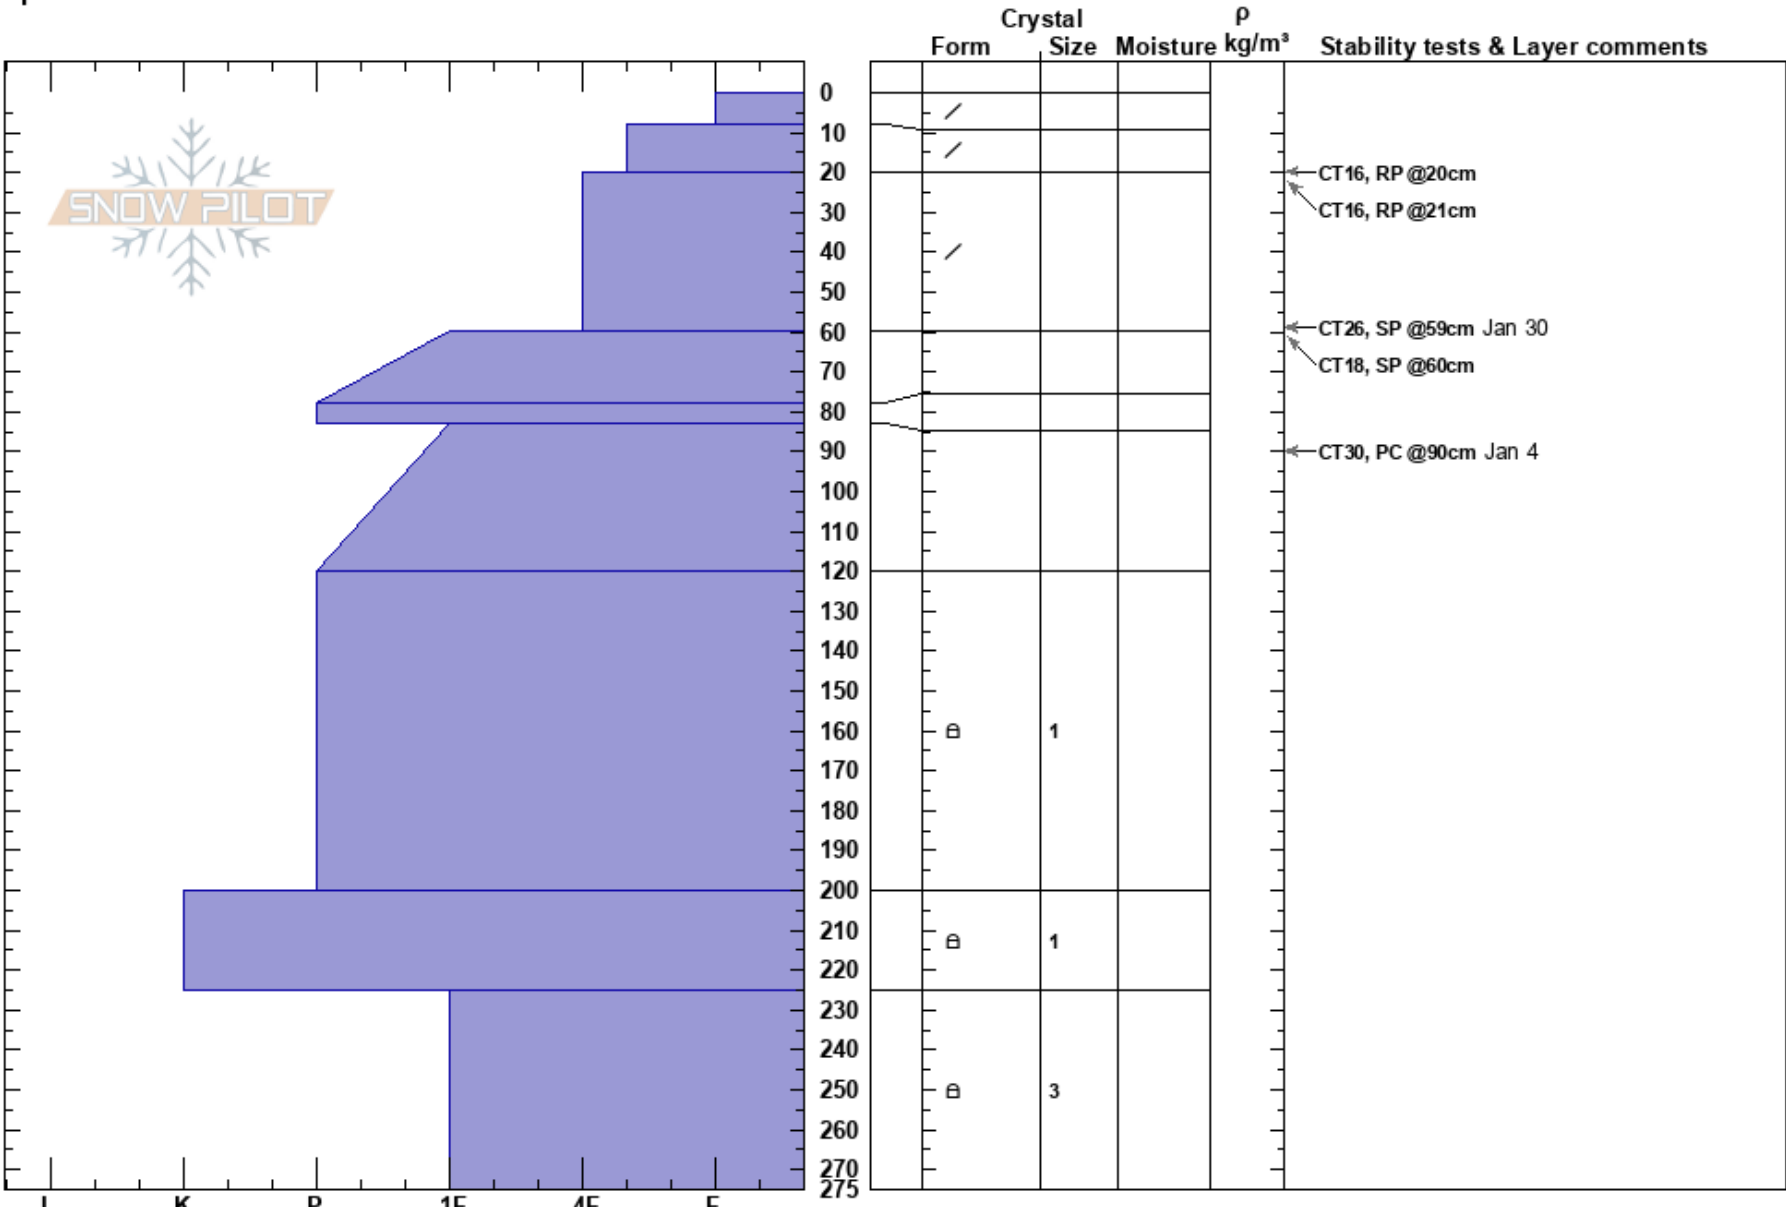

Echo Pt
 Selkirks
 BC
 Elevation: 2060 m
 Aspect: E
 Specifics:

Megan Cramb
 11/02/2023 - 13:00
 Co-ord:
 Slope Angle: 17°
 Wind Loading:

Stability:
 Air Temperature: -3°C
 Sky Cover: BKN
 Precipitation: NO
 Wind: N Light Breeze

HS:275 Layer Notes:

Notes: