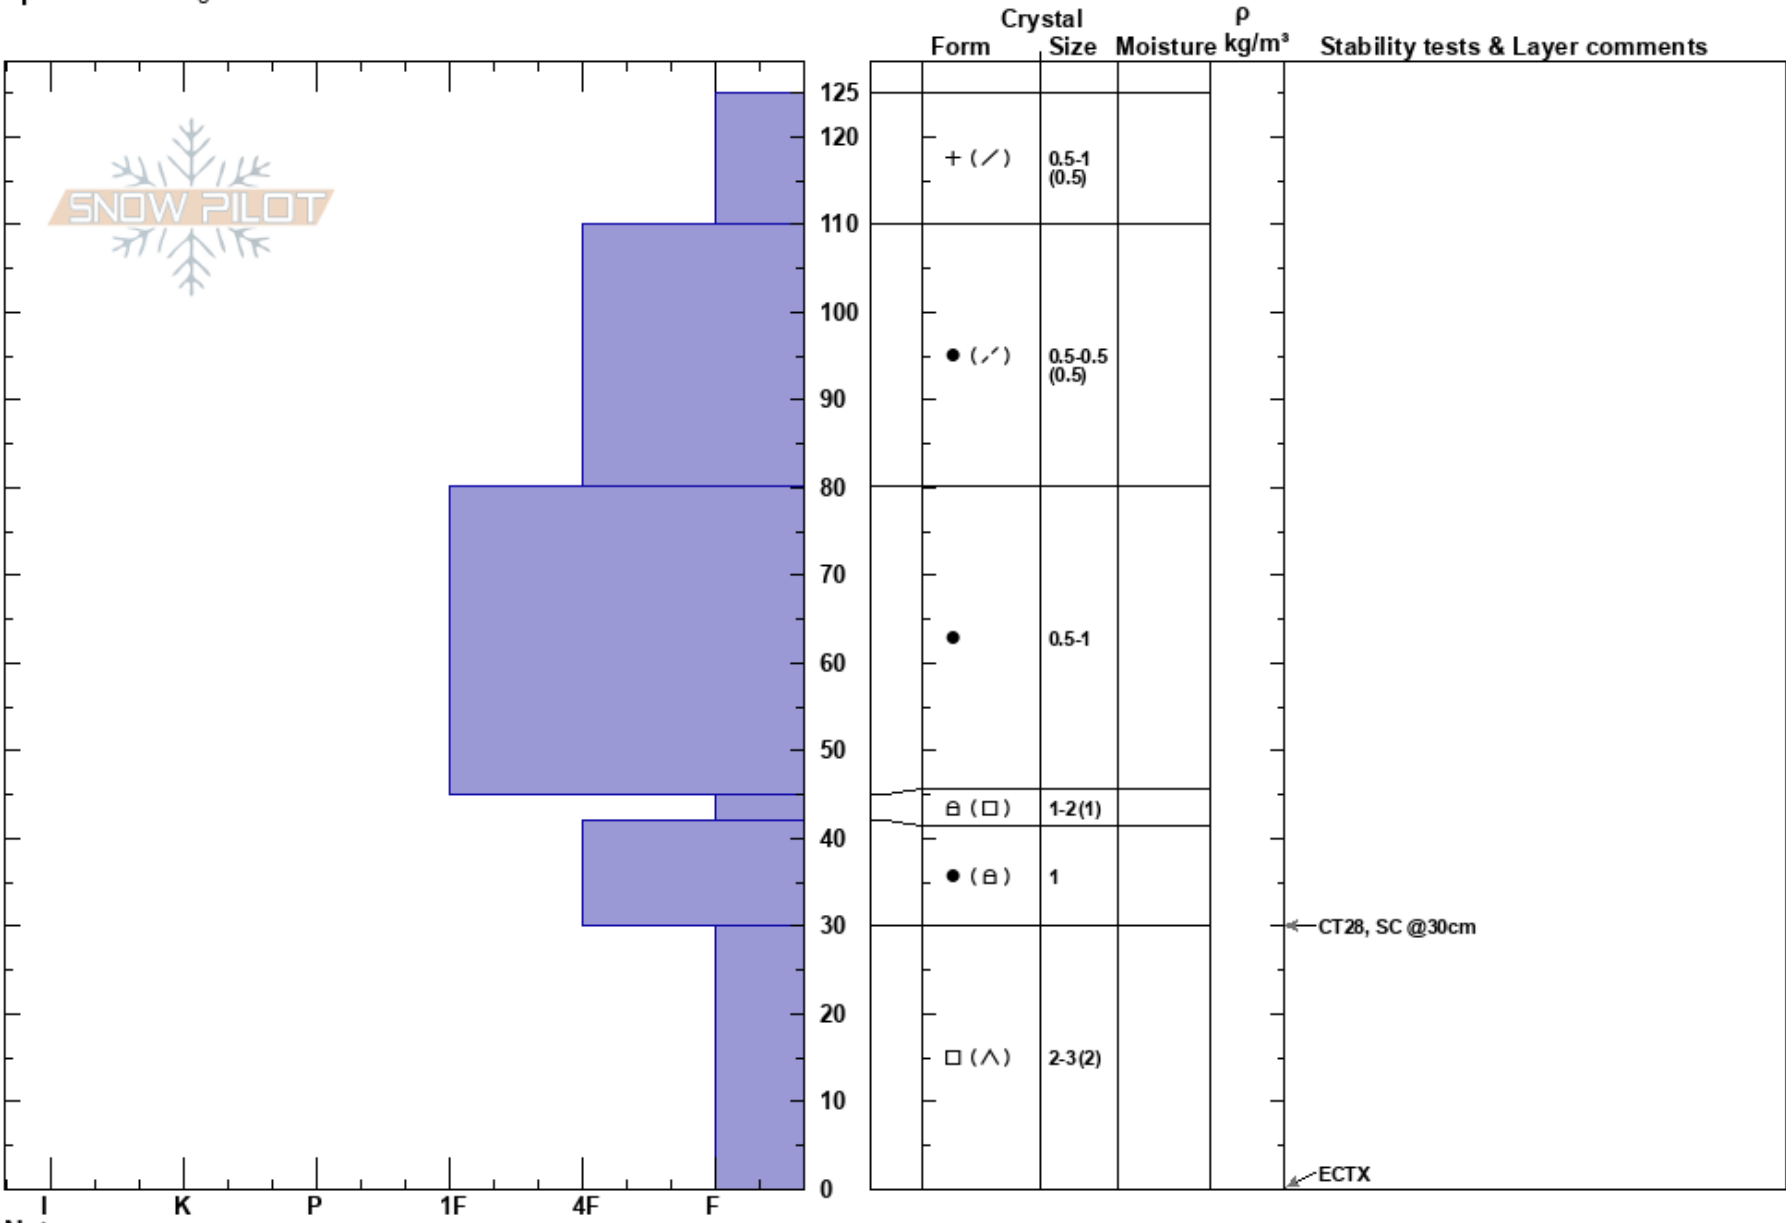

East Broadway
 Tenmile Range
 CO
Elevation: 11424 ft
Aspect: 15°
Specifics: Pit dug in a Ski Area

Duke Barlow
 02/11/2023 - 1:00pm
Co-ord: 39.45972N, -106.08944W
Slope Angle: 39°
Wind Loading:

Stability:
Air Temperature: -1°C
Sky Cover: FEW
Precipitation: NO
Wind: SW Light Breeze

HS: 125
PF: 60
PS: 20
 30-0cm: Problematic layer

Notes: