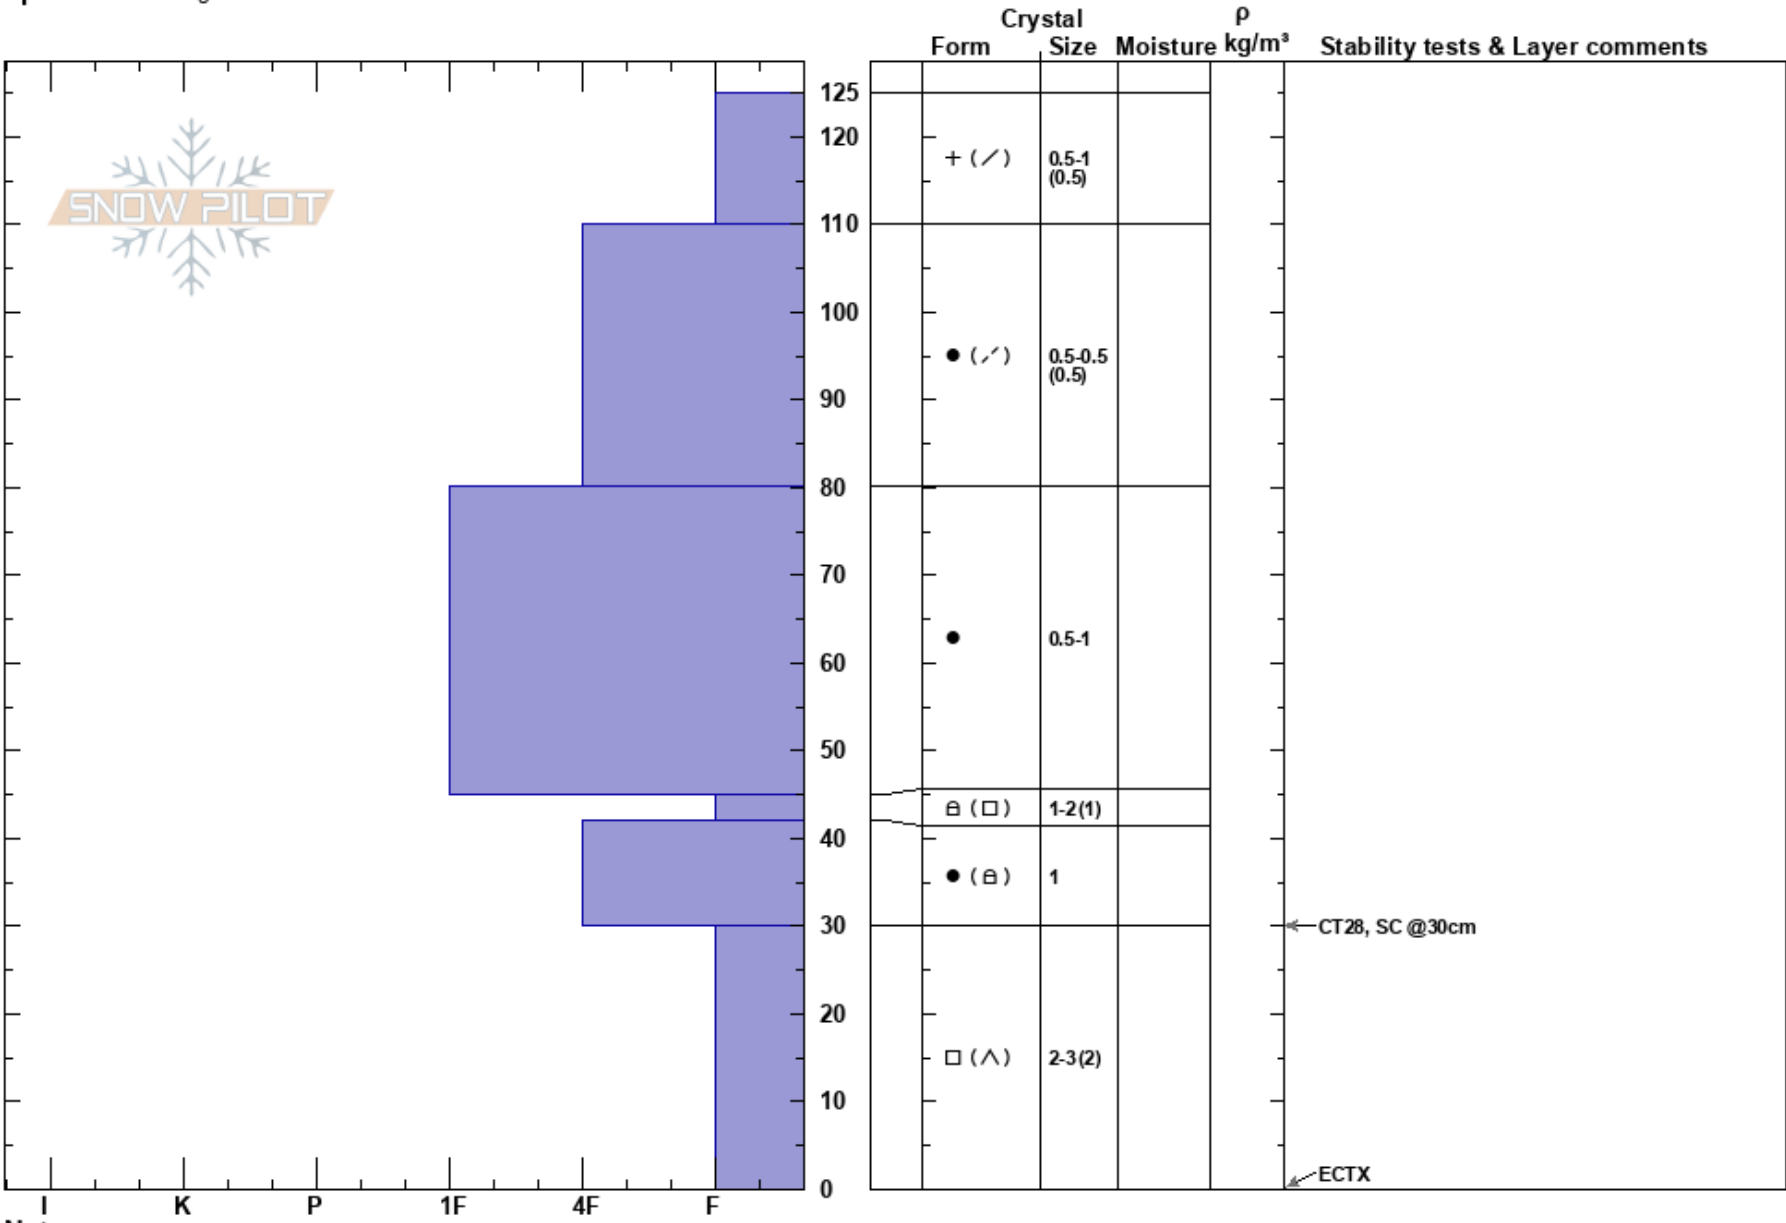

East Broadway  
 Tenmile Range  
 CO  
**Elevation:** 11424 ft  
**Aspect:** 15°  
**Specifics:** Pit dug in a Ski Area

Duke Barlow  
 02/11/2023 - 1:00pm  
**Co-ord:** 39.45972N, -106.08944W  
**Slope Angle:** 39°  
**Wind Loading:**

**Stability:**  
**Air Temperature:** -1°C  
**Sky Cover:** FEW  
**Precipitation:** NO  
**Wind:** SW Light Breeze

**HS:** 125  
**PF:** 60  
**PS:** 20  
 30-0cm: Problematic layer

← CT28, SC @30cm

← ECTX