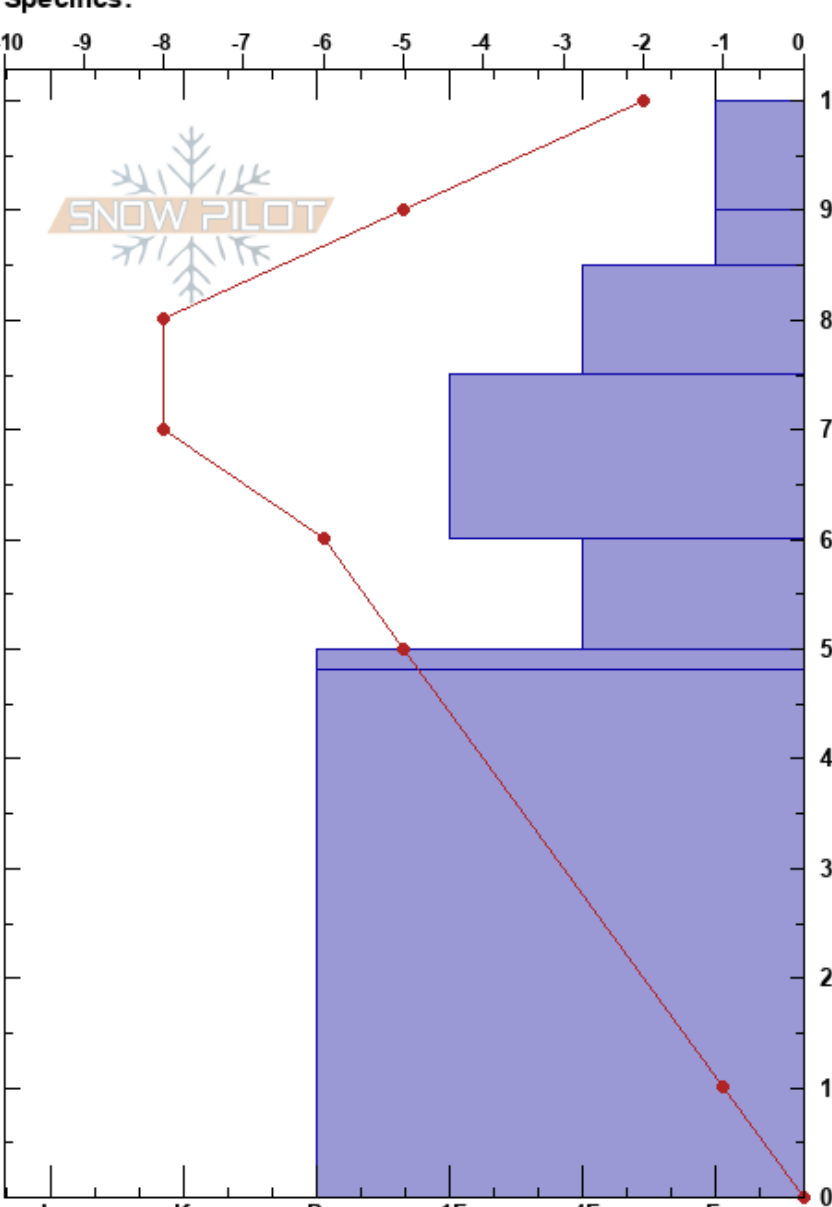

Telemark Bowl Runout
 Teton Range
 WY
 Elevation: 7995 ft
 Aspect: SE
 Specifics:

Pyper Dixon
 01/04/2018 - 12:00pm
 Co-ord: 43.49356N, -110.94975W
 Slope Angle: 15°
 Wind Loading:

Stability: HS:100
 Air Temperature: -1°C PF:36 60-50cm:Problematic layer
 Sky Cover: FEW
 Precipitation: NO
 Wind: Calm

Height (cm)	Crystal		Moisture	ρ kg/m ³	Stability tests & Layer comments
	Form	Size			
100 - 90	*	1-3			
90 - 80	*	1			
80 - 70	/	1			
70 - 60	•	1			
60 - 50	⊖	1			
50 - 48	■				← ECTN24 @51cm ← CT16, Q2 @51cm
48 - 0	□	2			