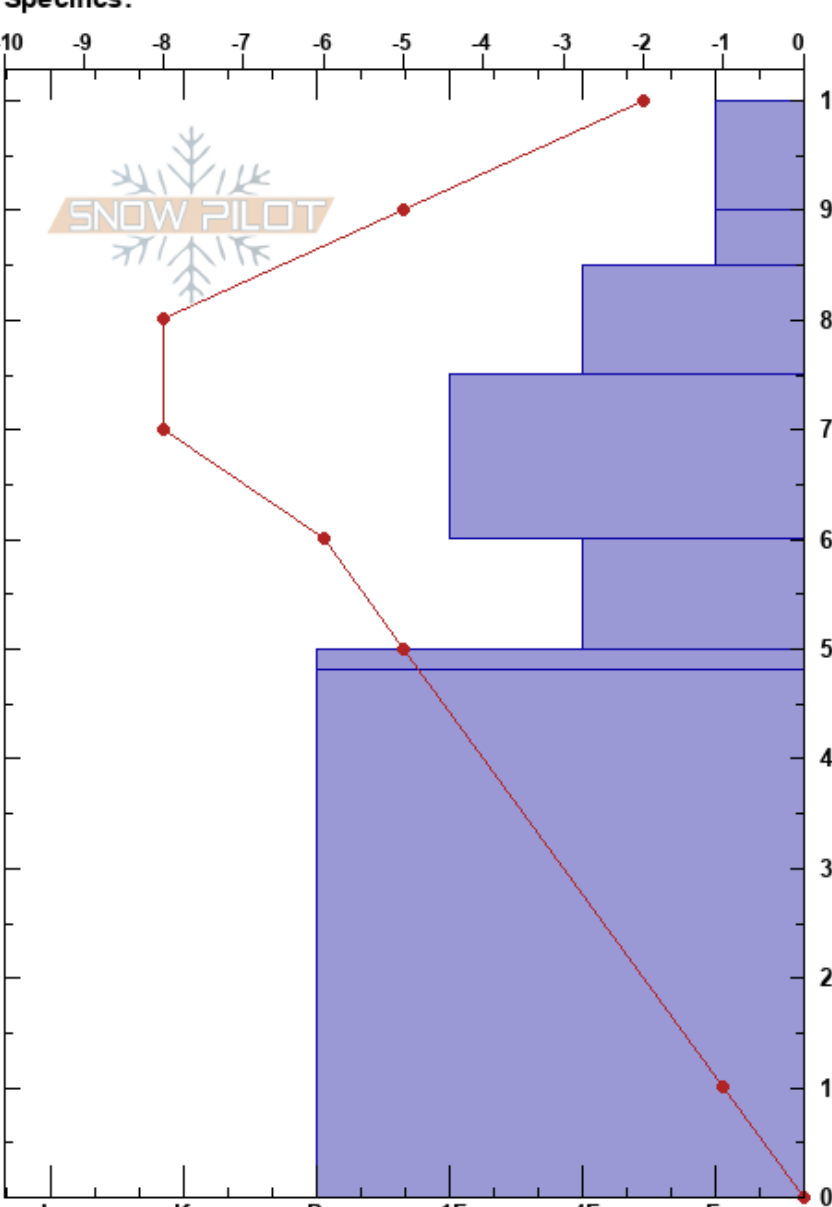

Telemark Bowl Runout
 Teton Range
 WY
 Elevation: 7995 ft
 Aspect: SE
 Specifics:

Pyper Dixon
 01/04/2018 - 12:00pm
 Co-ord: 43.49356N, -110.94975W
 Slope Angle: 15°
 Wind Loading:

Stability: **HS:100**
 Air Temperature: -1°C **PF:36** 60-50cm:Problematic layer
 Sky Cover: FEW
 Precipitation: NO
 Wind: Calm

Height (cm)	Crystal		Moisture	ρ kg/m ³	Stability tests & Layer comments
	Form	Size			
100	* (X)	1-3			
90	*	1			
80	/	1			
70	•	1			
60					
50	⊖	1			← ECTN24 @51cm ← CT16, Q2 @51cm
50	■				
40					
30					
20	□	2			
10					
0					