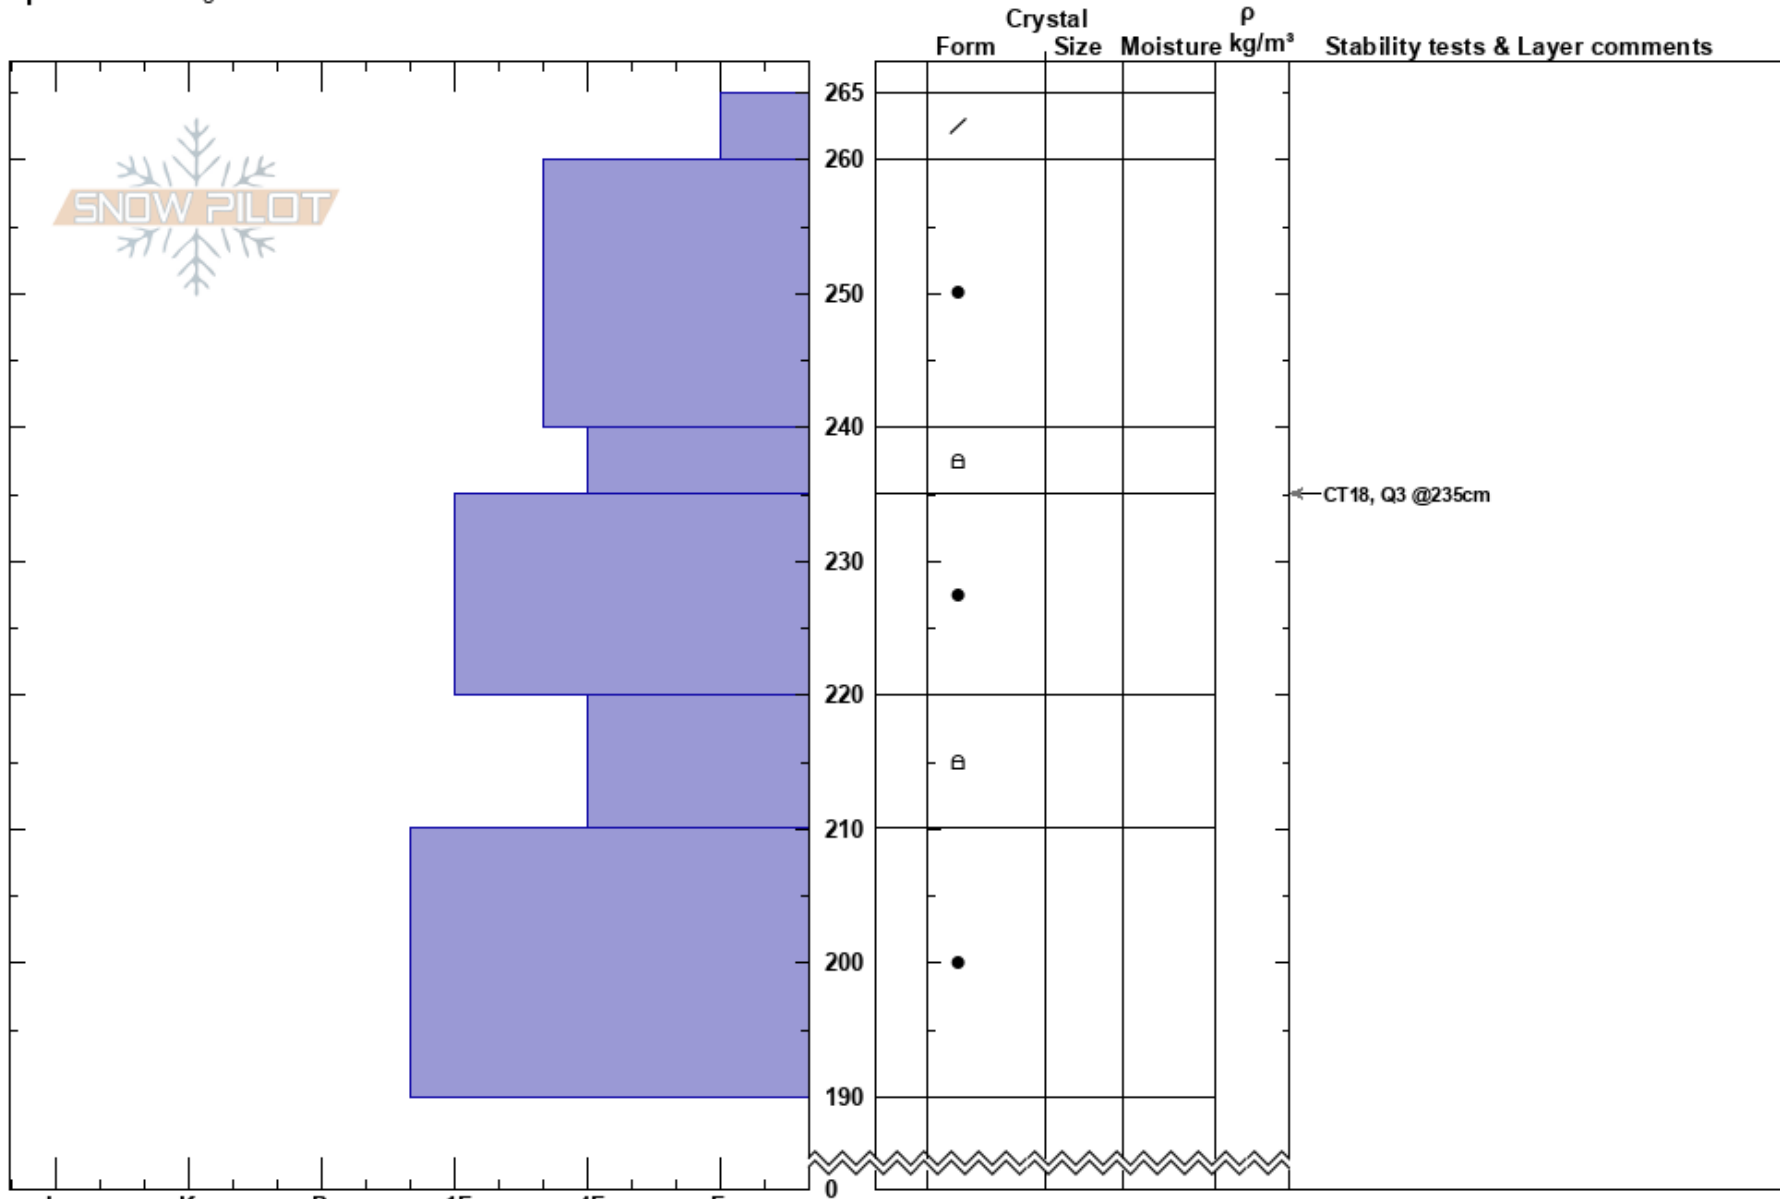

No Name
 Northern Wasatch
 UT
 Elevation: 8400 ft
 Aspect: NE
 Specifics: Pit dug in a Ski Area

Frank Waikart
 02/11/2023 - 11:01am
 Co-ord:
 Slope Angle: 38°
 Wind Loading:

Stability: **HS:265**
 Air Temperature: 0°C
 Sky Cover: OVC
 Precipitation: NO
 Wind: S Calm
 Layer Notes: 240-235cm:Problematic layer