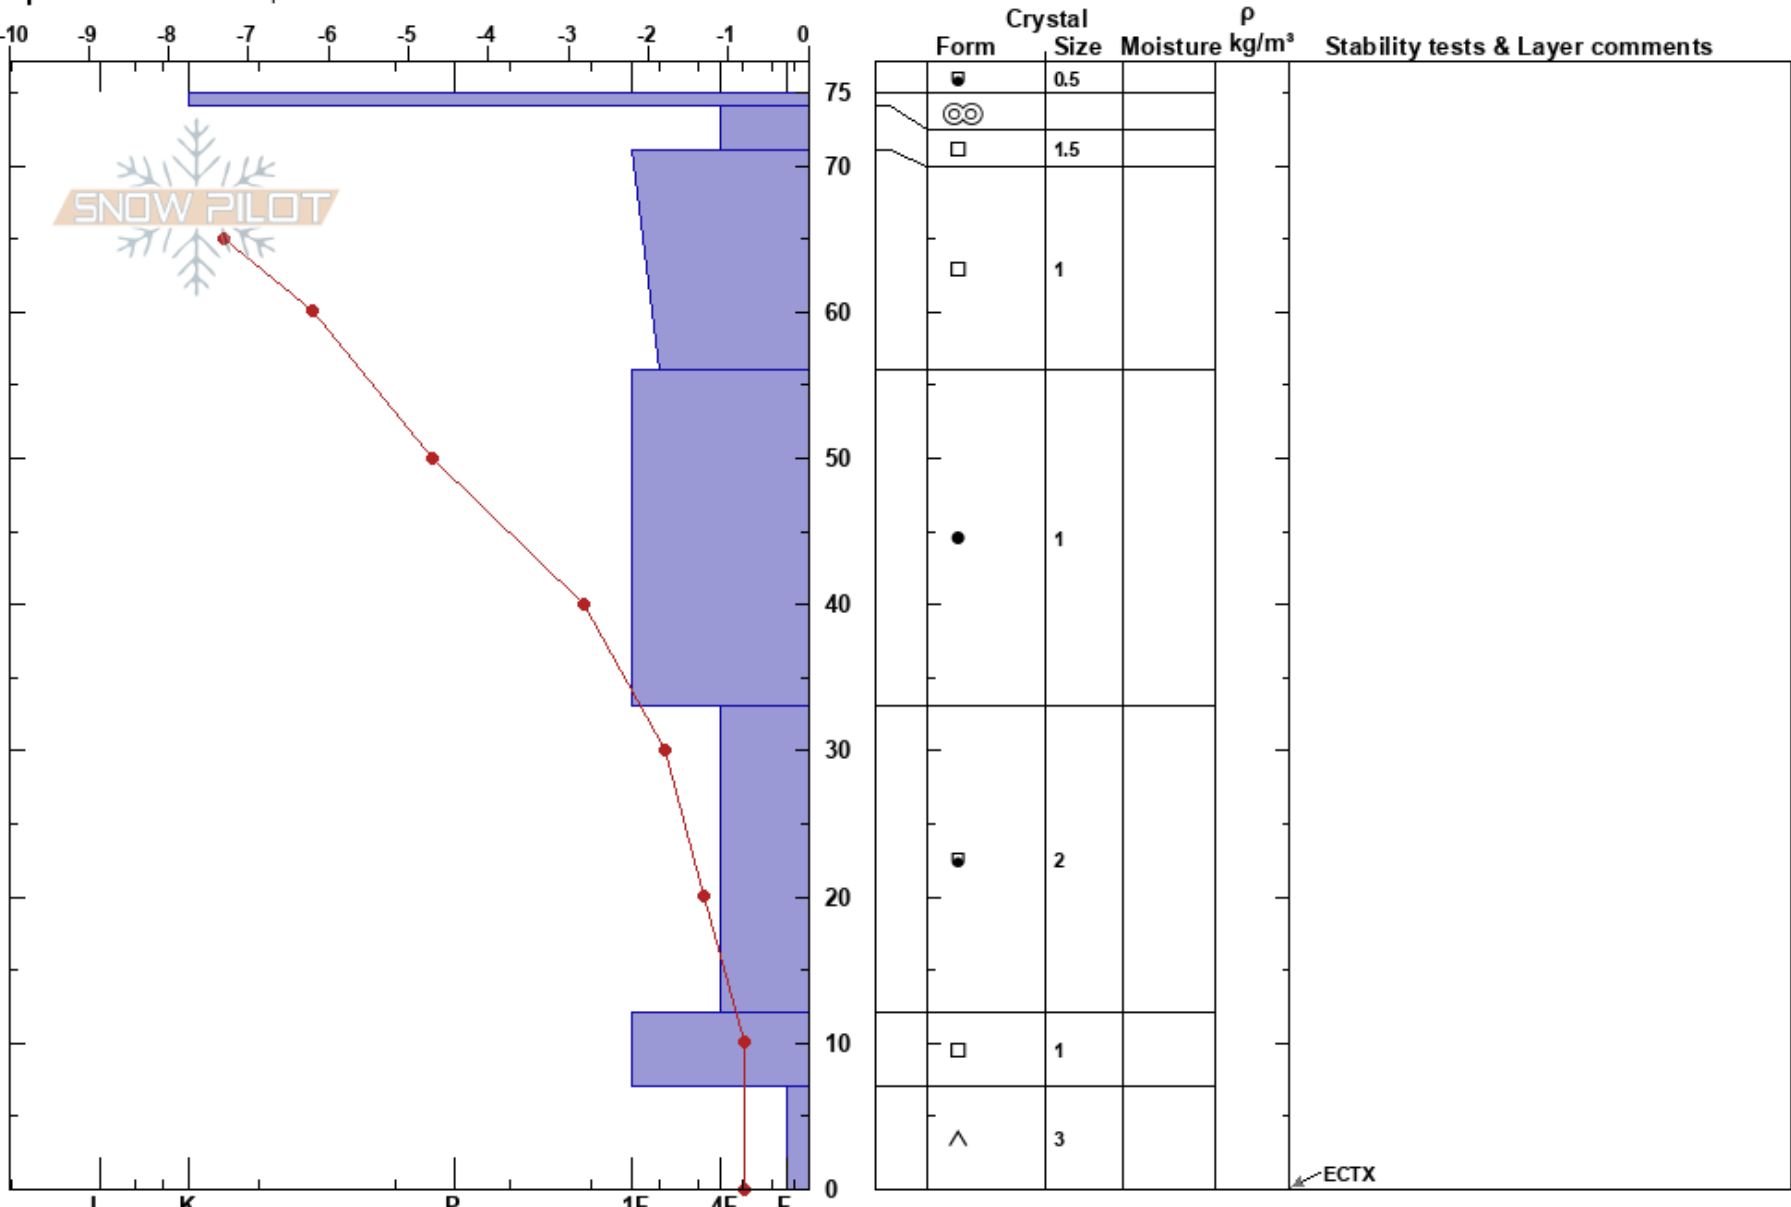

Kesänki north  
 Finland  
 Elevation: 88 m  
 Aspect: NE  
 Specifics: We skied slope

Joonas Kortelainen  
 11/02/2023 - 14:10  
 Co-ord: 35W 384681E 7503254N  
 Slope Angle: 29°  
 Wind Loading: previous

Stability: Good HS:75 Layer Notes:  
 Air Temperature: -5.4°C PF:12 74-71cm:Problematic layer  
 Sky Cover: CLR  
 Precipitation: NO  
 Wind: SW Moderate

**Notes:** Pit dug in treeline on steep roll. Objective to check reactivity of PWL's. Rocky ground. No signs of instability S, W or N aspect of Kesänki. Strong föhn winds have created sastrugi and hard snow surface in alpine. Northern aspects below treeline have soft snow.