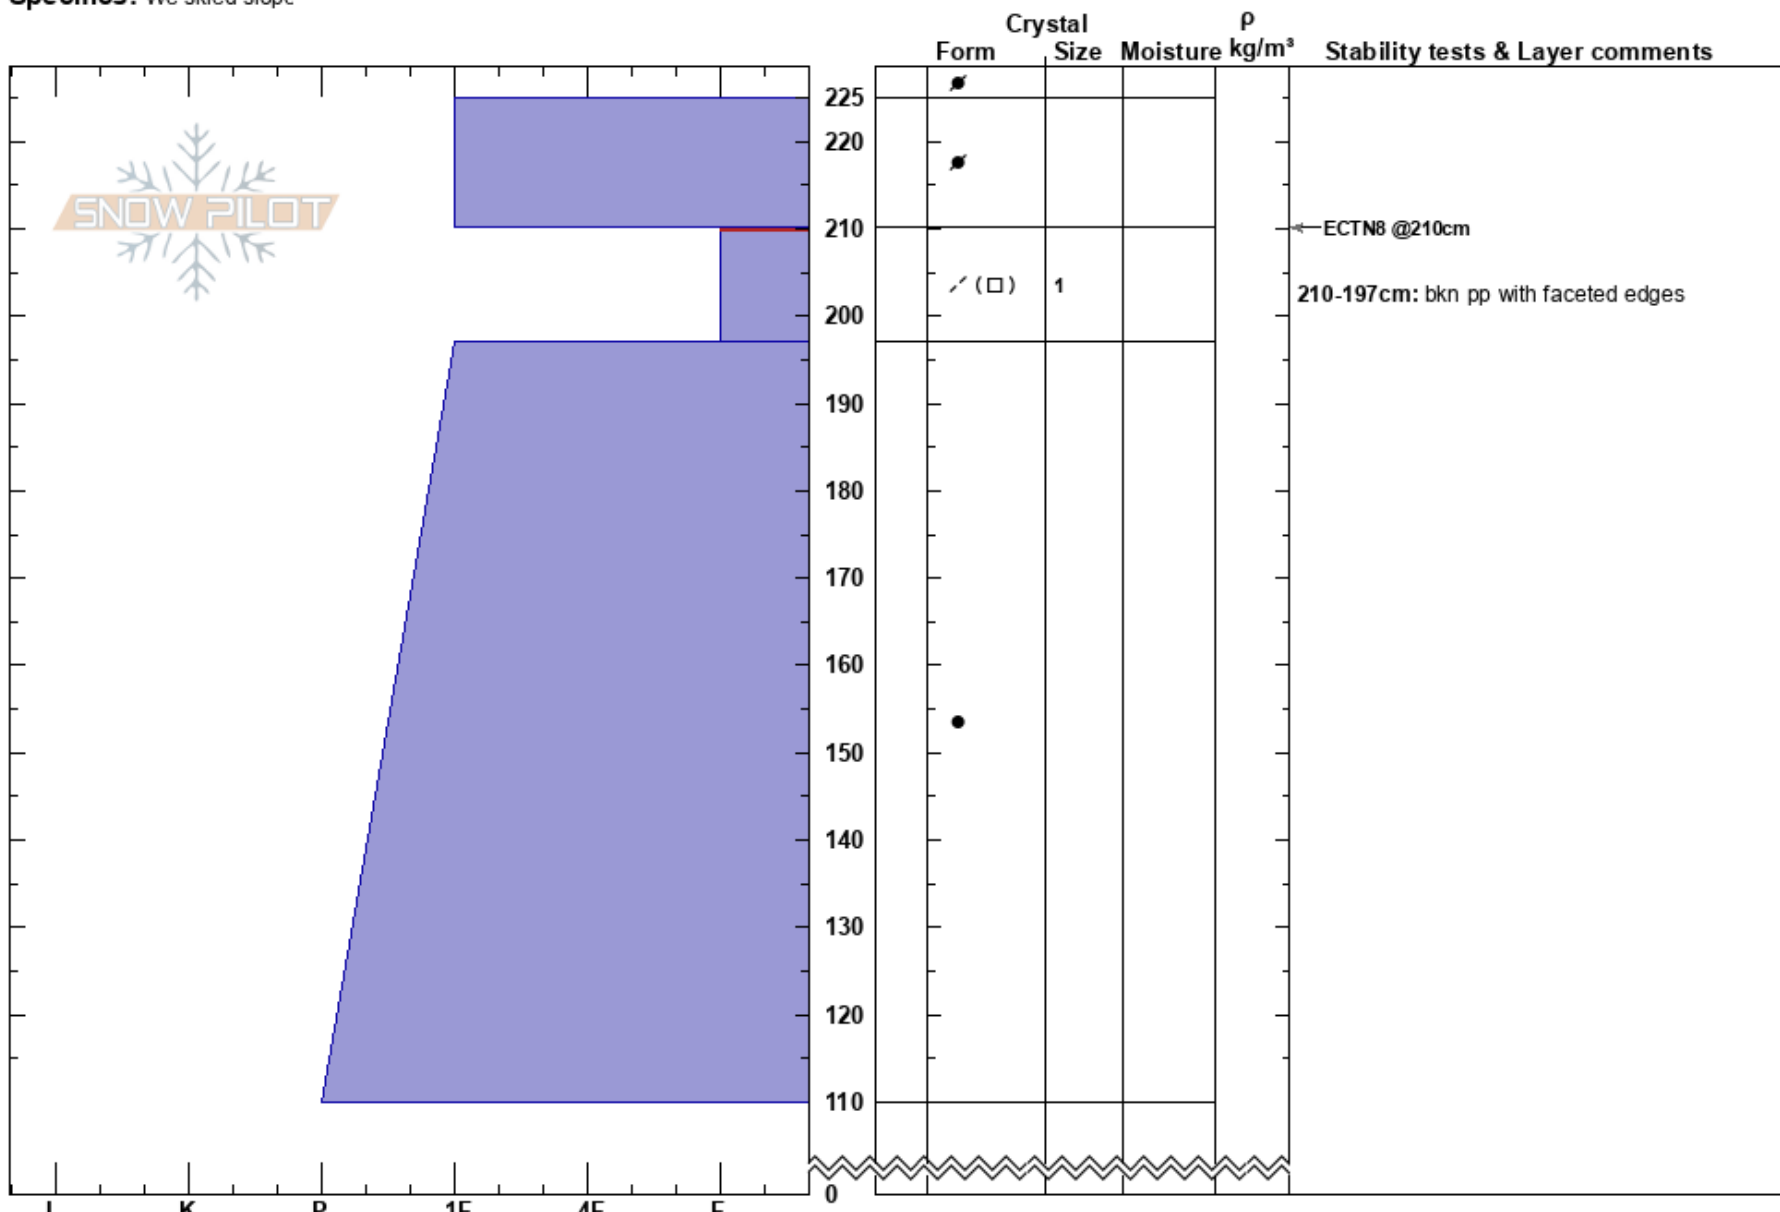

White Pine NNW 10,720
 Central Wasatch
 UT
Elevation: 10720 ft
Aspect: NW
Specifics: We skied slope

Dave Kelly
 02/10/2023 - 3:30pm
Co-ord: 40.55227N, -111.66480W
Slope Angle: 37°
Wind Loading: previous

Stability: Very Good
Air Temperature: -1.6°C
Sky Cover: CLR
Precipitation: NO
Wind: W Calm

HS:225
Layer Notes:
 210-197cm: bkn pp with faceted edges
 210-197cm: Problematic layer

Notes: Roller balling noted on NNW slopes below 9k. Dug in wind zone. 100' below was soft snow surface. wind slabs isolated to skis on this slope breaking up before going anywhere. Deteriorating wind slab with sastrugi on the surface.