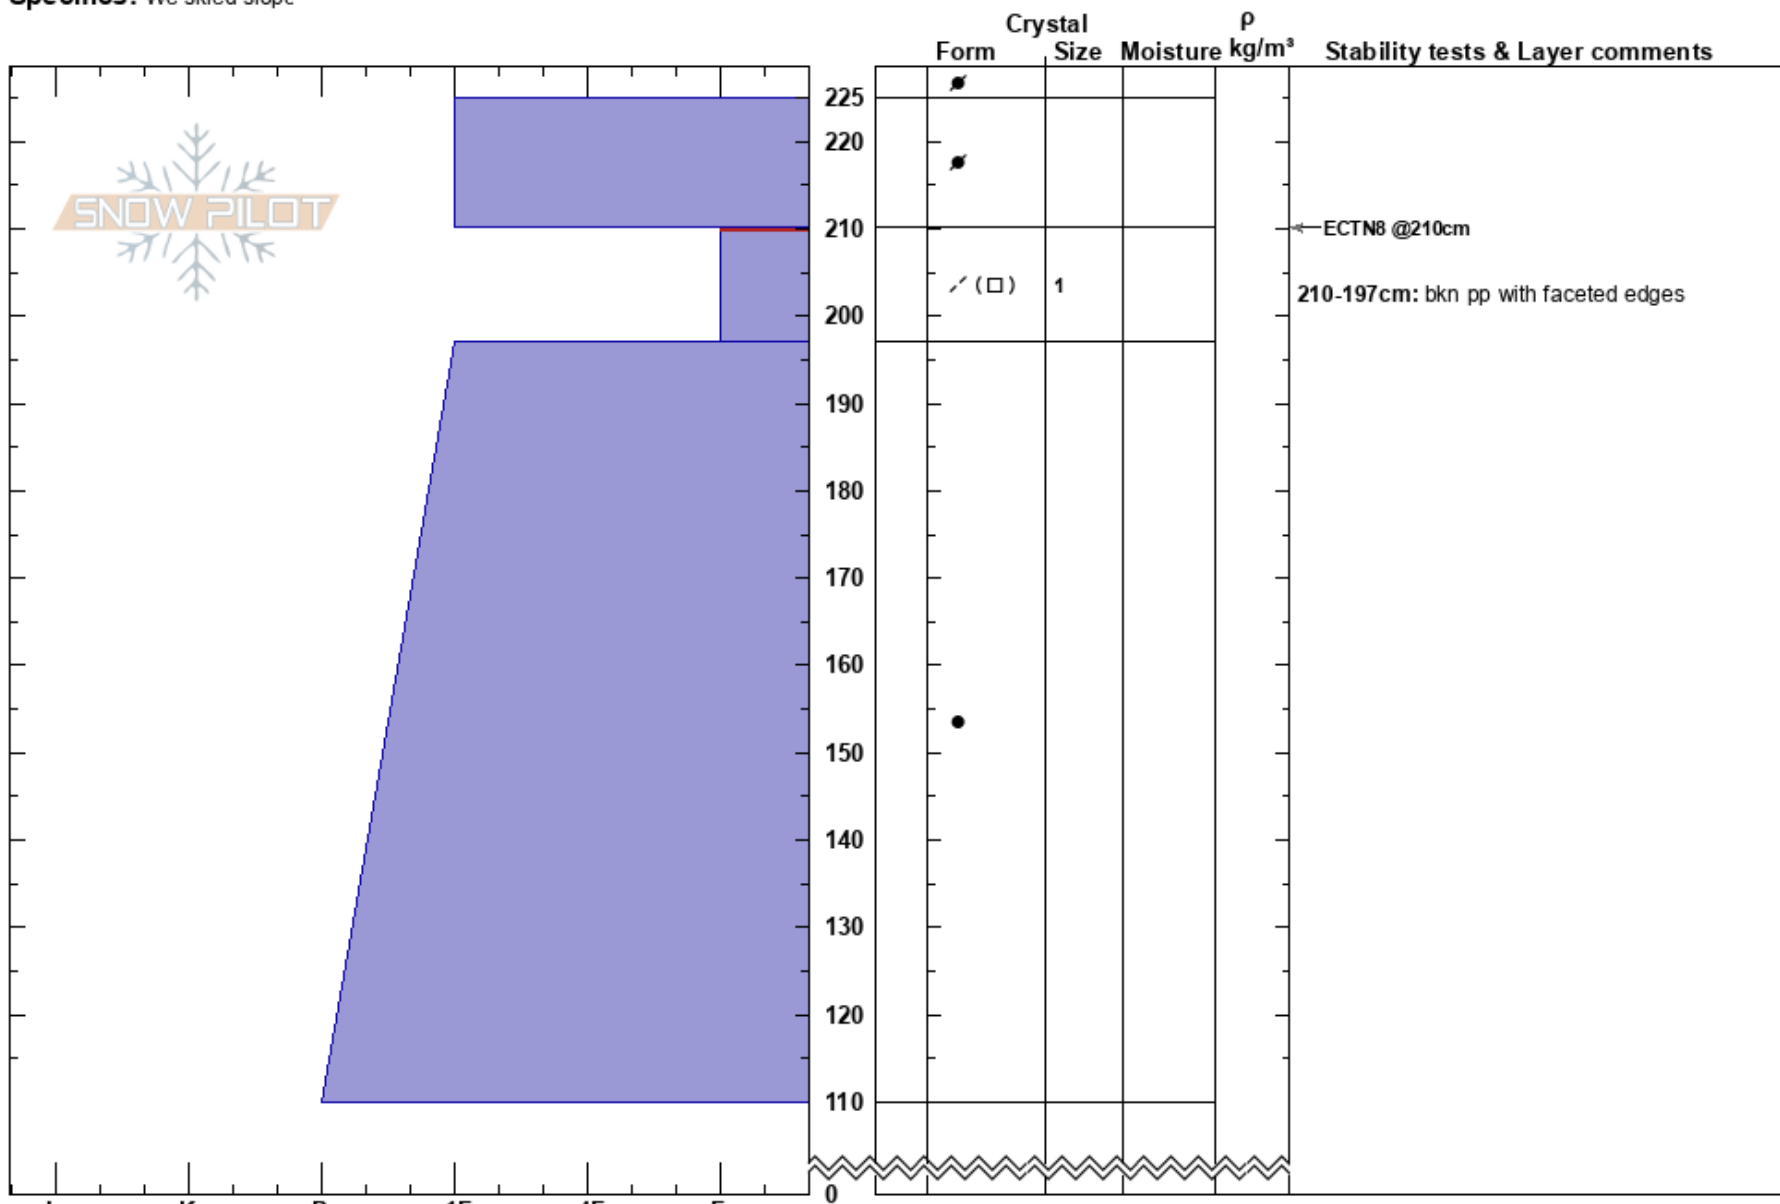

White Pine NNW 10,720
 Central Wasatch
 UT
Elevation: 10720 ft
Aspect: NW
Specifics: We skied slope

Dave Kelly
 02/10/2023 - 3:30pm
Co-ord: 40.55227N, -111.66480W
Slope Angle: 37°
Wind Loading: previous

Stability: Very Good
Air Temperature: -1.6°C
Sky Cover: CLR
Precipitation: NO
Wind: W Calm

HS:225
Layer Notes:
 210-197cm: bkn pp with faceted edges
 210-197cm: Problematic layer

Notes: Roller balling noted on NNW slopes below 9k. Dug in wind zone. 100' below was soft snow surface. wind slabs isolated to skis on this slope breaking up before going anywhere. Deteriorating wind slab with sastrugi on the surface.