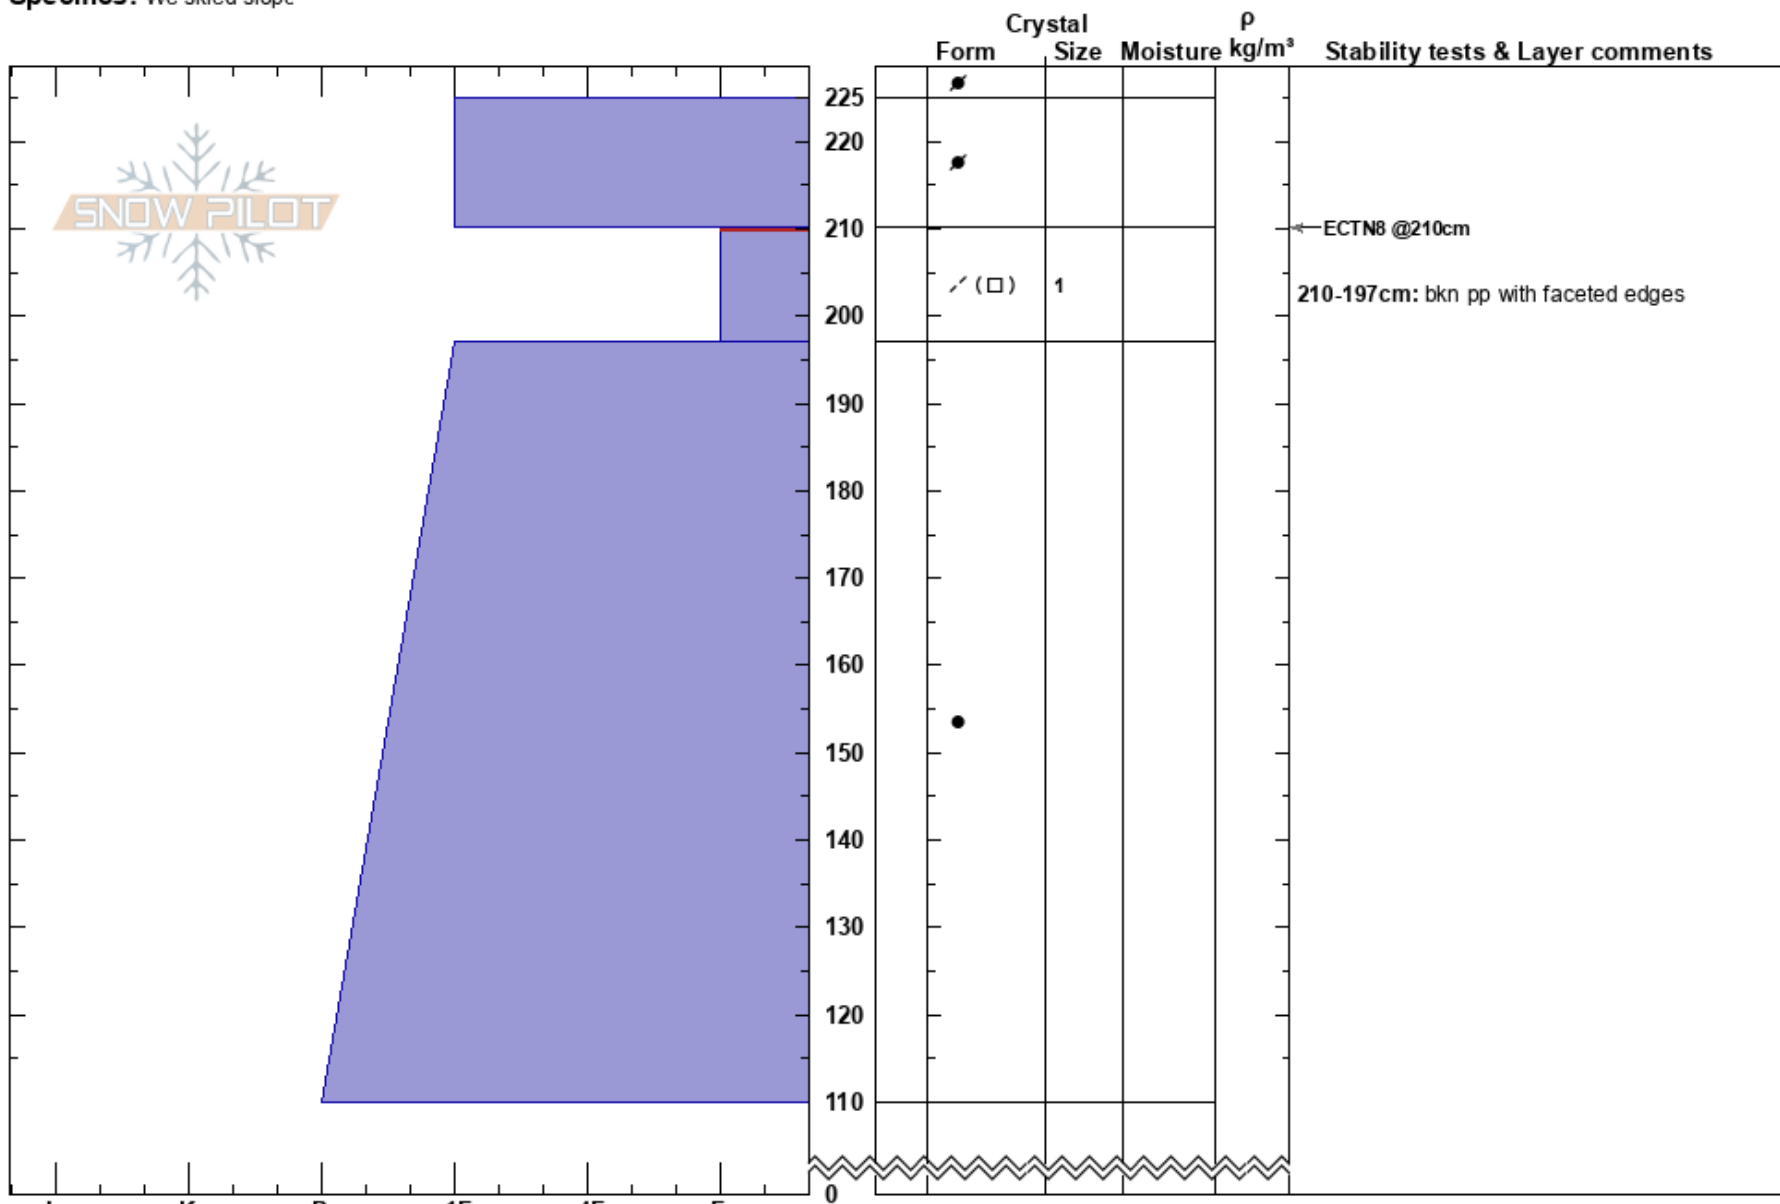

White Pine NNW 10,720
 Central Wasatch
 UT
 Elevation: 10720 ft
 Aspect: NW
 Specifics: We skied slope

Dave Kelly
 02/10/2023 - 3:30pm
 Co-ord: 40.55227N, -111.66480W
 Slope Angle: 37°
 Wind Loading: previous

Stability: Very Good
 Air Temperature: -1.6°C
 Sky Cover: CLR
 Precipitation: NO
 Wind: W Calm

HS:225
 Layer Notes:
 210-197cm: bkn pp with faceted edges
 210-197cm: Problematic layer

Notes: Roller balling noted on NNW slopes below 9k. Dug in wind zone. 100' below was soft snow surface. wind slabs isolated to skis on this slope breaking up before going anywhere. Deteriorating wind slab with sastrugi on the surface.