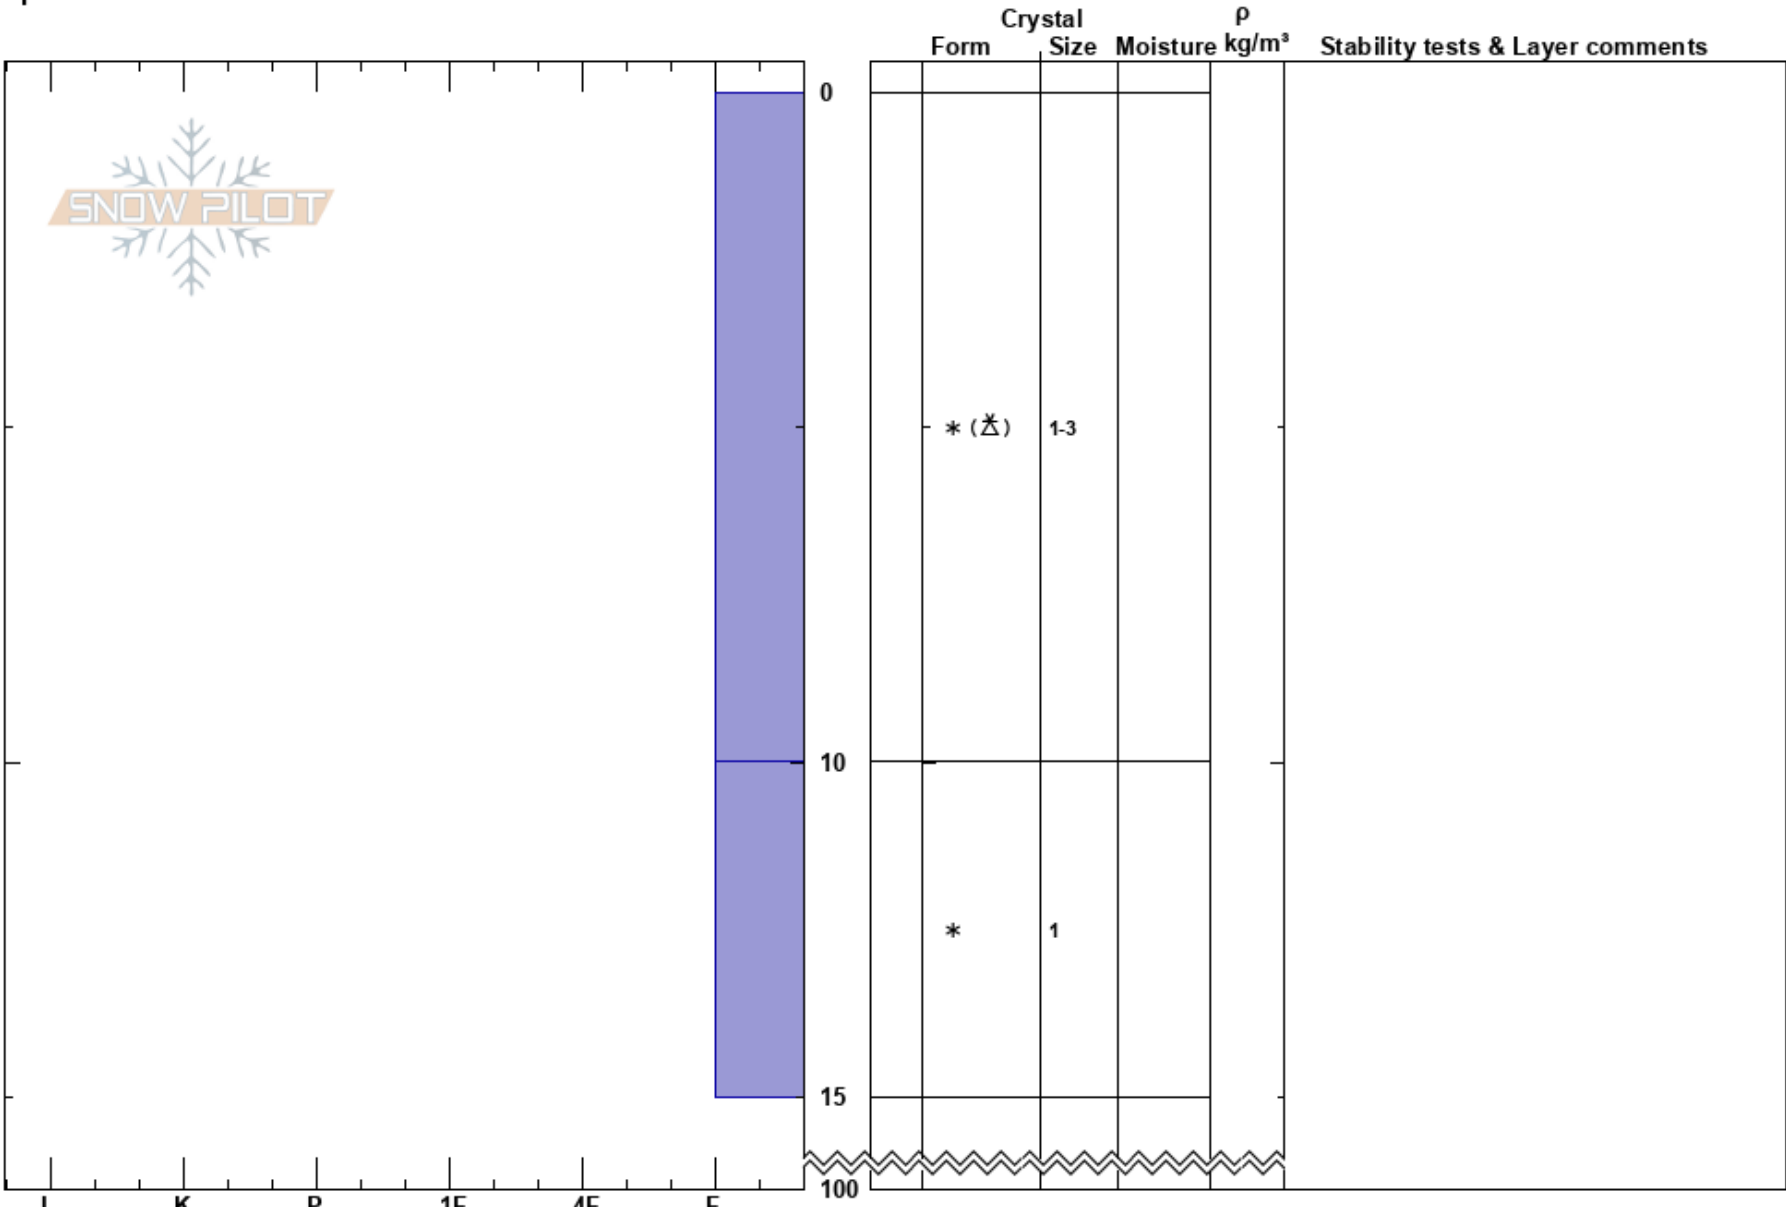

Telemark Bowl Runout
 Teton Range
 WY
 Elevation: 7995 ft
 Aspect:
 Specifics:

Pyper Dixon
 01/04/2018 - 12:15pm
 Co-ord: 43.49300N, -110.94883W
 Slope Angle: 17°
 Wind Loading:

Stability:
 Air Temperature: -1°C
 Sky Cover: CLR
 Precipitation: NO
 Wind: Calm

HS:100 Layer Notes:

Notes: