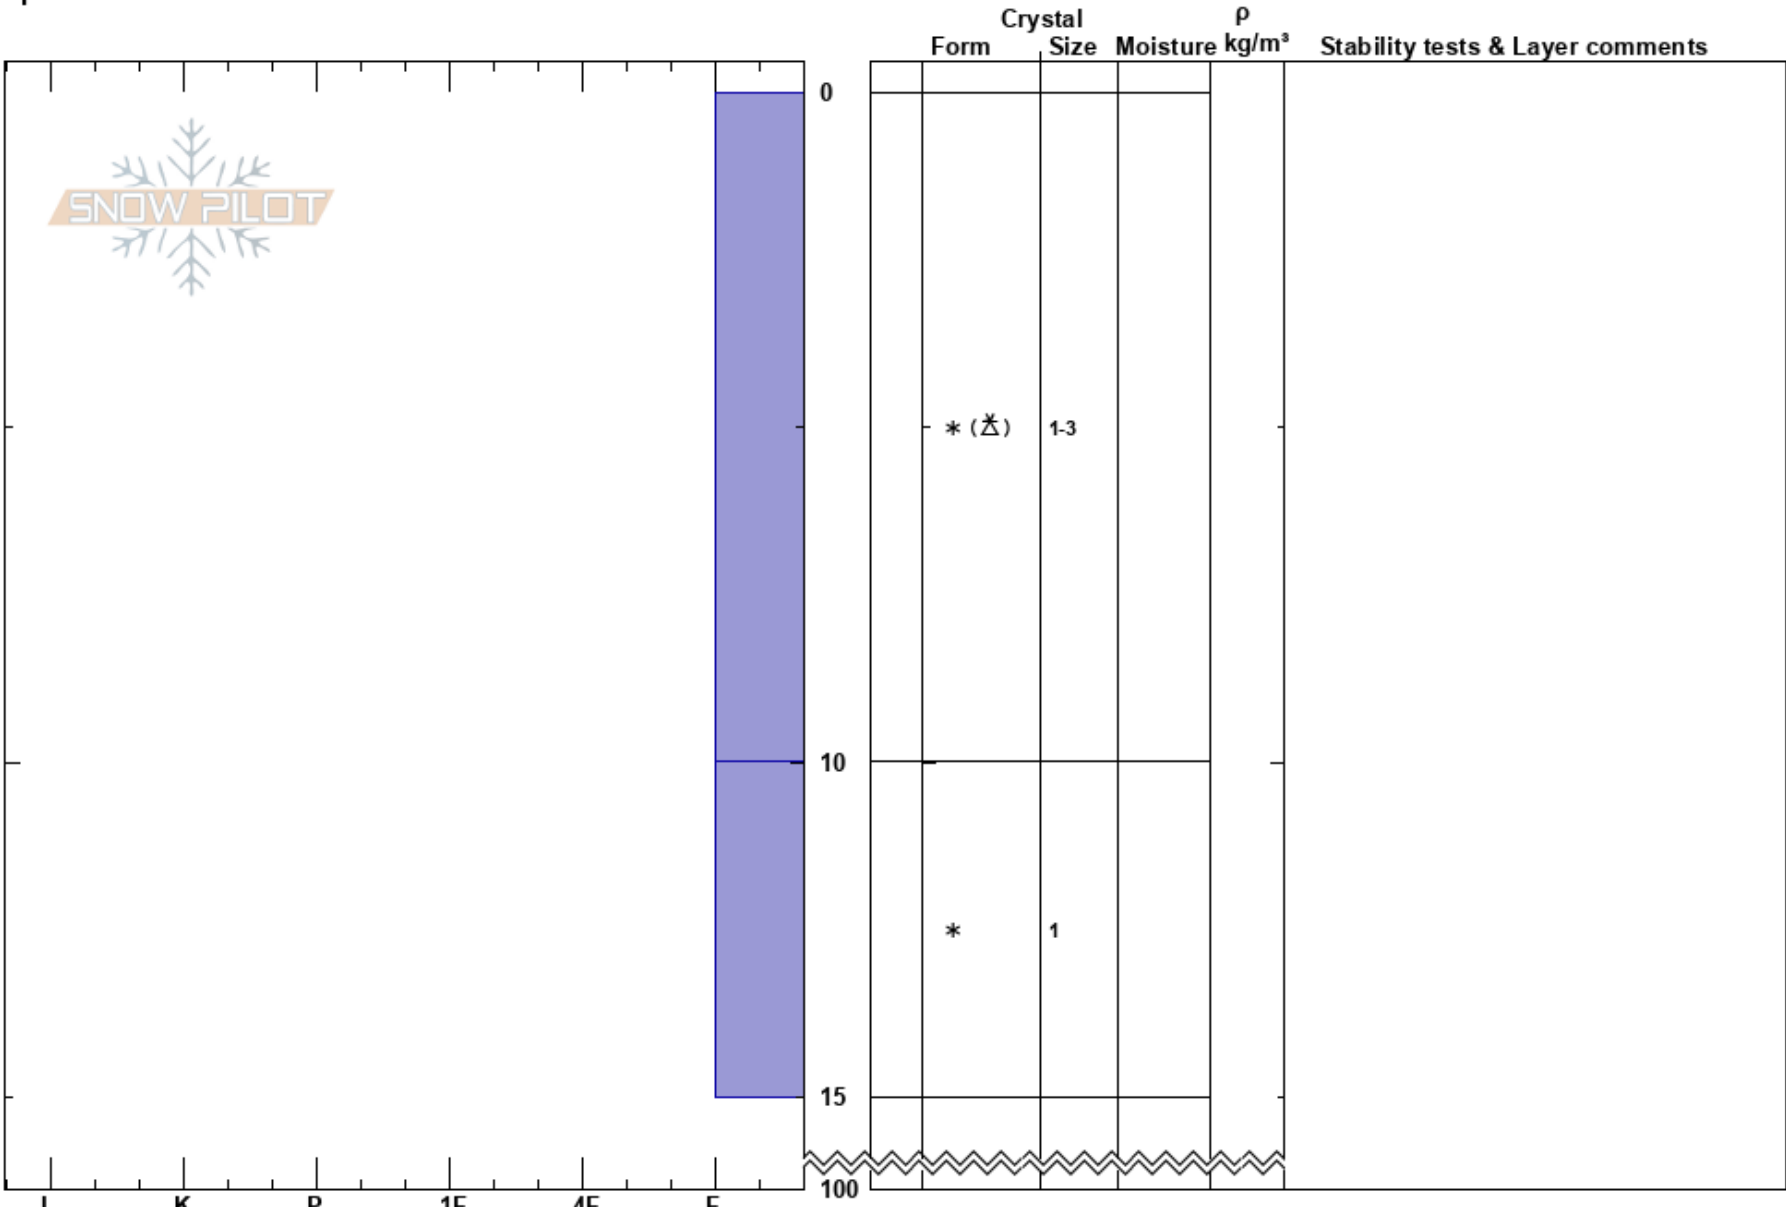

Telemark Bowl Runout
 Teton Range
 WY
 Elevation: 7995 ft
 Aspect:
 Specifics:

Pyper Dixon
 01/04/2018 - 12:15pm
 Co-ord: 43.49300N, -110.94883W
 Slope Angle: 17°
 Wind Loading:

Stability:
 Air Temperature: -1°C
 Sky Cover: CLR
 Precipitation: NO
 Wind: Calm

HS:100 Layer Notes:

Notes: I K P 1F 4F F