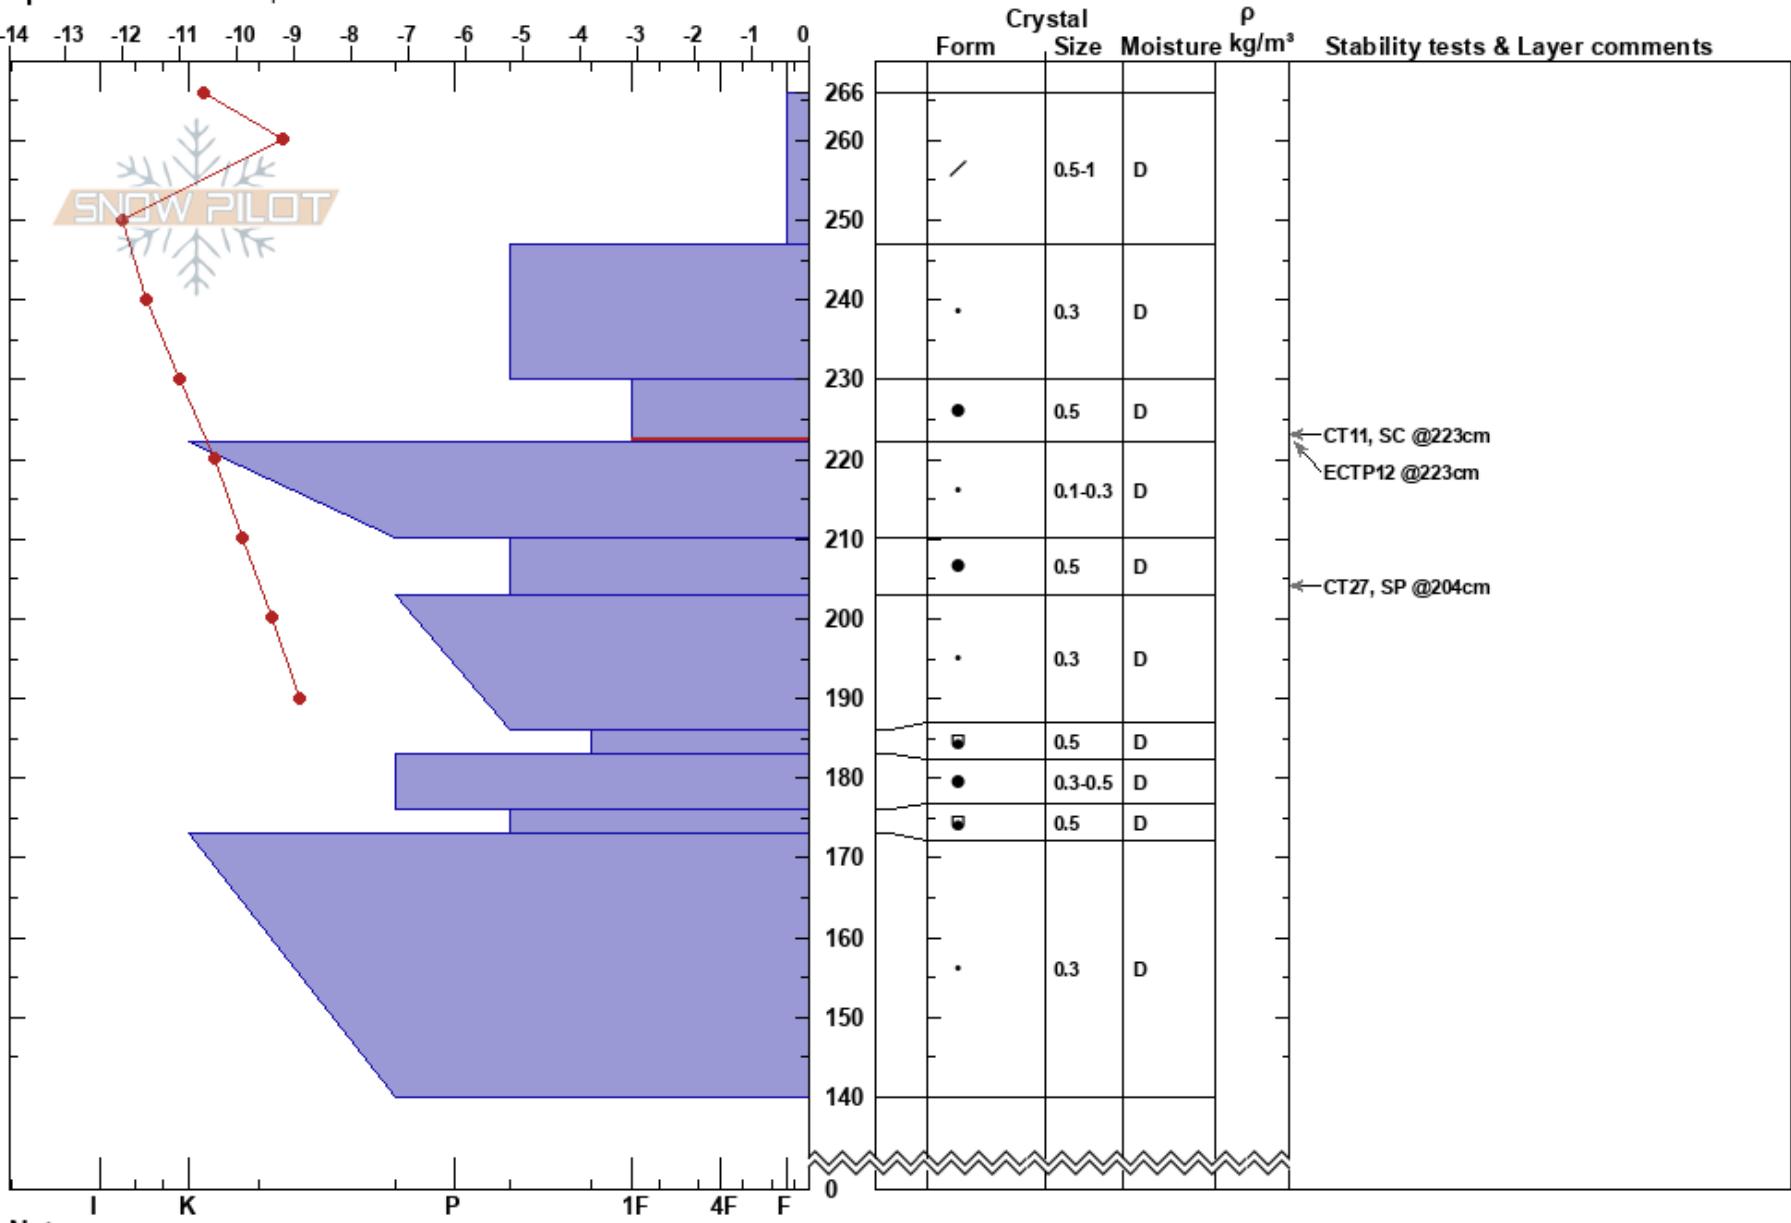

Kumroch Av.path 10D
 Kamchatka
 Russia
Elevation: 850 m
Aspect: SE
Specifics: We skied slope

Mikhail Ryabchikov
 11/02/2023 - 12:50
Co-ord:
Slope Angle: 31°
Wind Loading:

Stability: Good **HS:**266 **Layer Notes:**
Air Temperature: -12.9°C **PF:**39 230-222cm:Problematic layer
Sky Cover: FEW
Precipitation: NO
Wind: NW Light Breeze