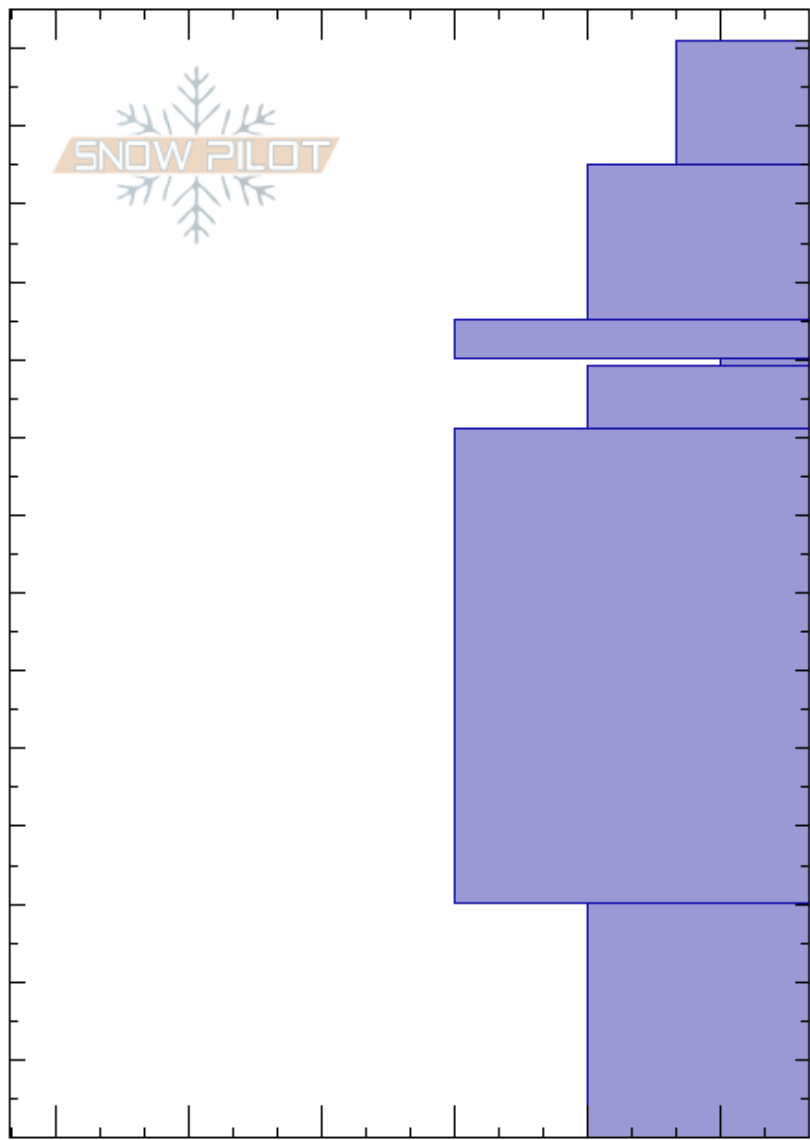

TaylorFork, WldmsBndr
 Madison Range-S
 MT
Elevation: 8769 ft
Aspect: 240°
Specifics:

Alex Marienthal
 02/10/2023 - 11:30am
Co-ord: 44.97666N, -111.35982W
Slope Angle: 26°
Wind Loading: no

Stability: Good **HS:** 141
Air Temperature: -7°C **Layer Notes:**
 100-99cm: Problematic layer
Sky Cover: CLR
Precipitation: NO
Wind: SW Light Breeze

Height (cm)	Crystal		Moisture	ρ kg/m ³	Stability tests & Layer comments
	Form	Size			
141	∇	1			
130	/				
120	/				
110	/				
100	•				← ECTN24 @100cm
100	∇				
100	□	1-2			
90					
80					
70					
60	□	1-2			
50					
40					
30					← ECTP14 @30cm
20					
10	□	2-4			
0					