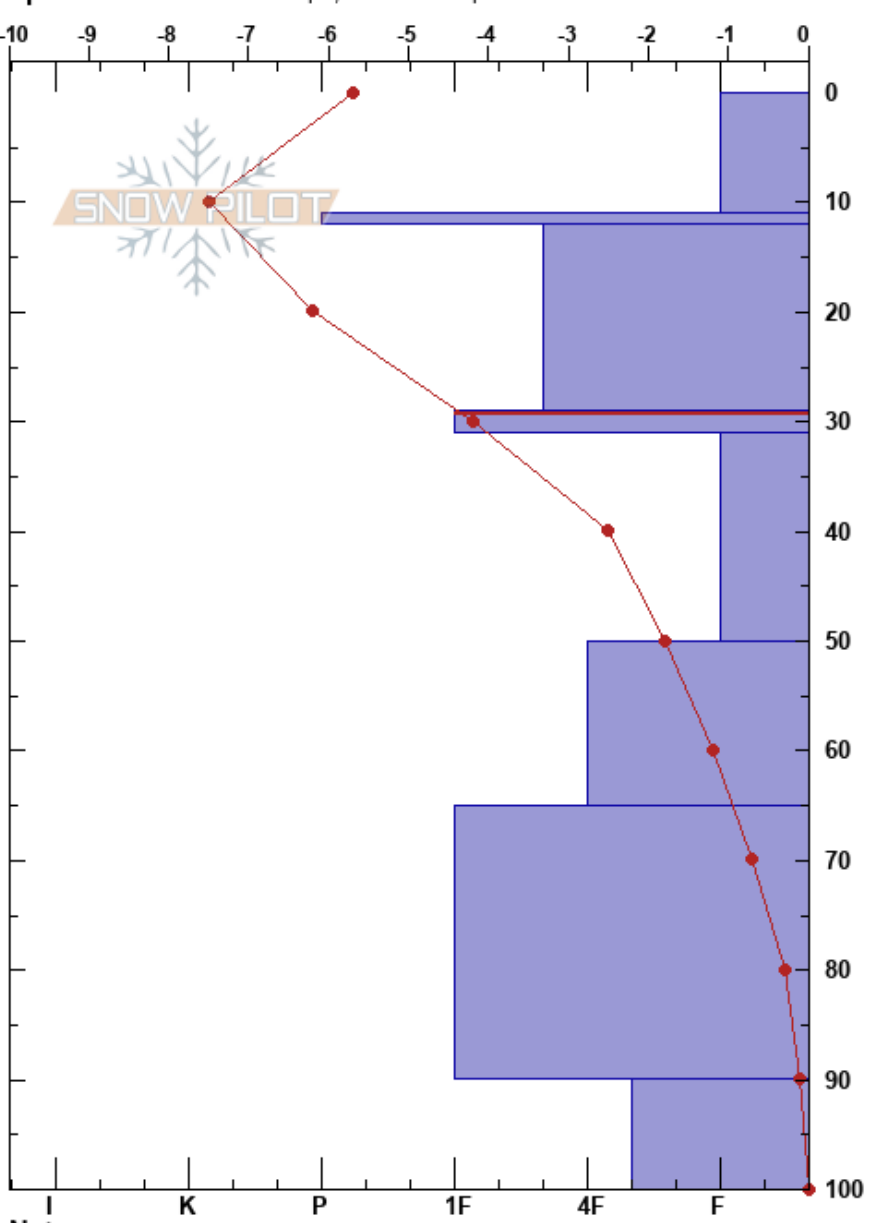

Goose Creek, MT  
 Gallatin Range-N  
 MT  
 Elevation: 7284 ft  
 Aspect: NE  
 Specifics: Ski tracks on slope; We skied slope

Dominic Conigliaro  
 02/10/2023 - 9:30am  
 Co-ord: 45.59985N, -110.87192W  
 Slope Angle: 23°  
 Wind Loading: no

Stability: **HS:100**  
 Air Temperature: -6°C  
 Sky Cover: FEW  
 Precipitation: NO  
 Wind: S Calm

**PF:90**  
**PS:12**  
 29-31cm: Subtle Crust/density change  
 29-31cm: Problematic layer

Form	Crystal Size	Moisture	$\rho$ kg/m <sup>3</sup>	Stability tests & Layer comments
	2			
/	0.5			
⊙	1			← CT6, Q1 @11cm ← ECTN8 @11cm
□	0.5-1			
∨	1			← CT17, Q1 @30cm ← ECTP18 @30cm 29-31cm: Subtle Crust/density change
□	2			
⊖	2			
□	2			
∧	2-3			← CT20, Q1 @90cm