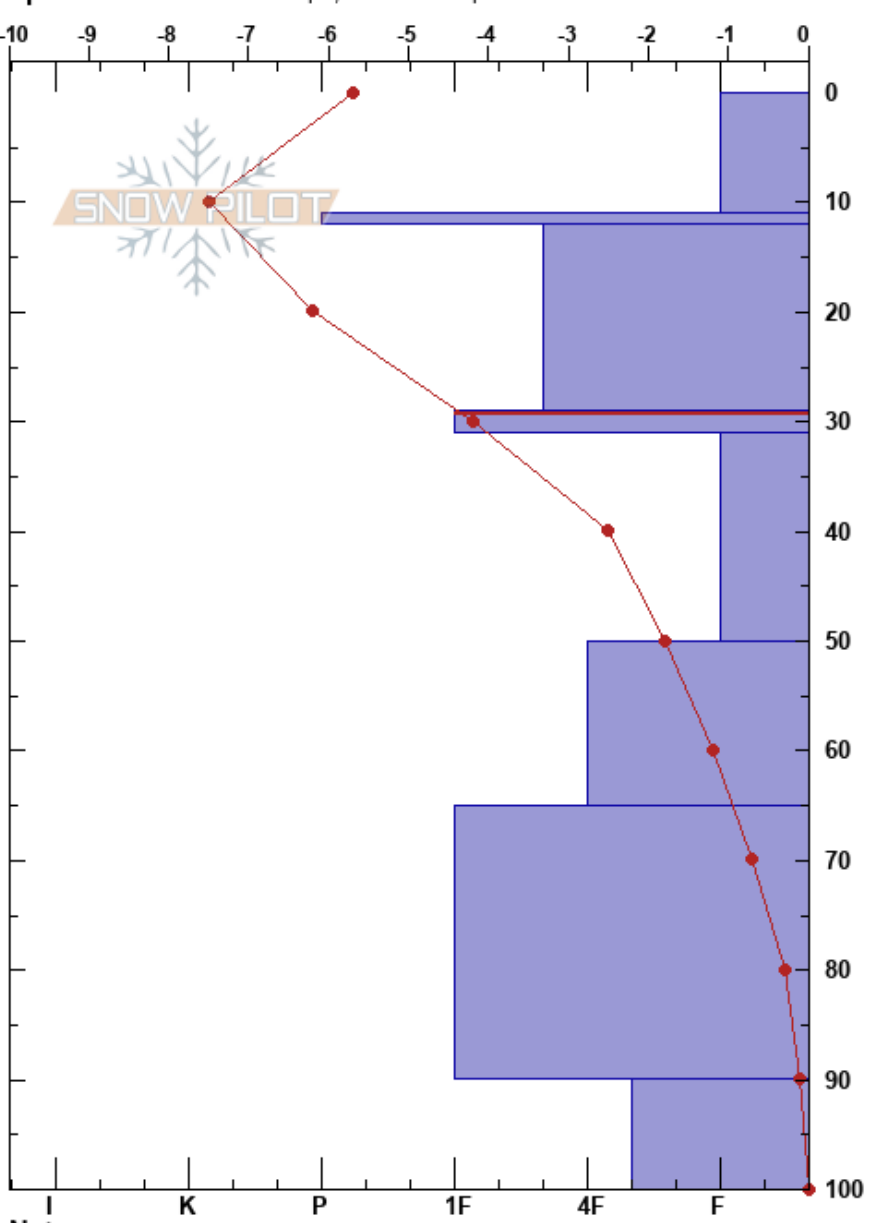

Goose Creek, MT
 Gallatin Range-N
 MT
 Elevation: 7284 ft
 Aspect: NE
 Specifics: Ski tracks on slope; We skied slope

Dominic Conigliaro
 02/10/2023 - 9:30am
 Co-ord: 45.59985N, -110.87192W
 Slope Angle: 23°
 Wind Loading: no

Stability: **HS:100**
 Air Temperature: -6°C
 Sky Cover: FEW
 Precipitation: NO
 Wind: S Calm

PF:90
PS:12
 29-31cm: Subtle Crust/density change
 29-31cm: Problematic layer

Form	Crystal Size	Moisture	ρ kg/m ³	Stability tests & Layer comments
	2			
/	0.5			
⊙	1			← CT6, Q1 @11cm ← ECTN8 @11cm
□	0.5-1			
∨	1			← CT17, Q1 @30cm ← ECTP18 @30cm 29-31cm: Subtle Crust/density change
□	2			
⊖	2			
□	2			
∧	2-3			← CT20, Q1 @90cm