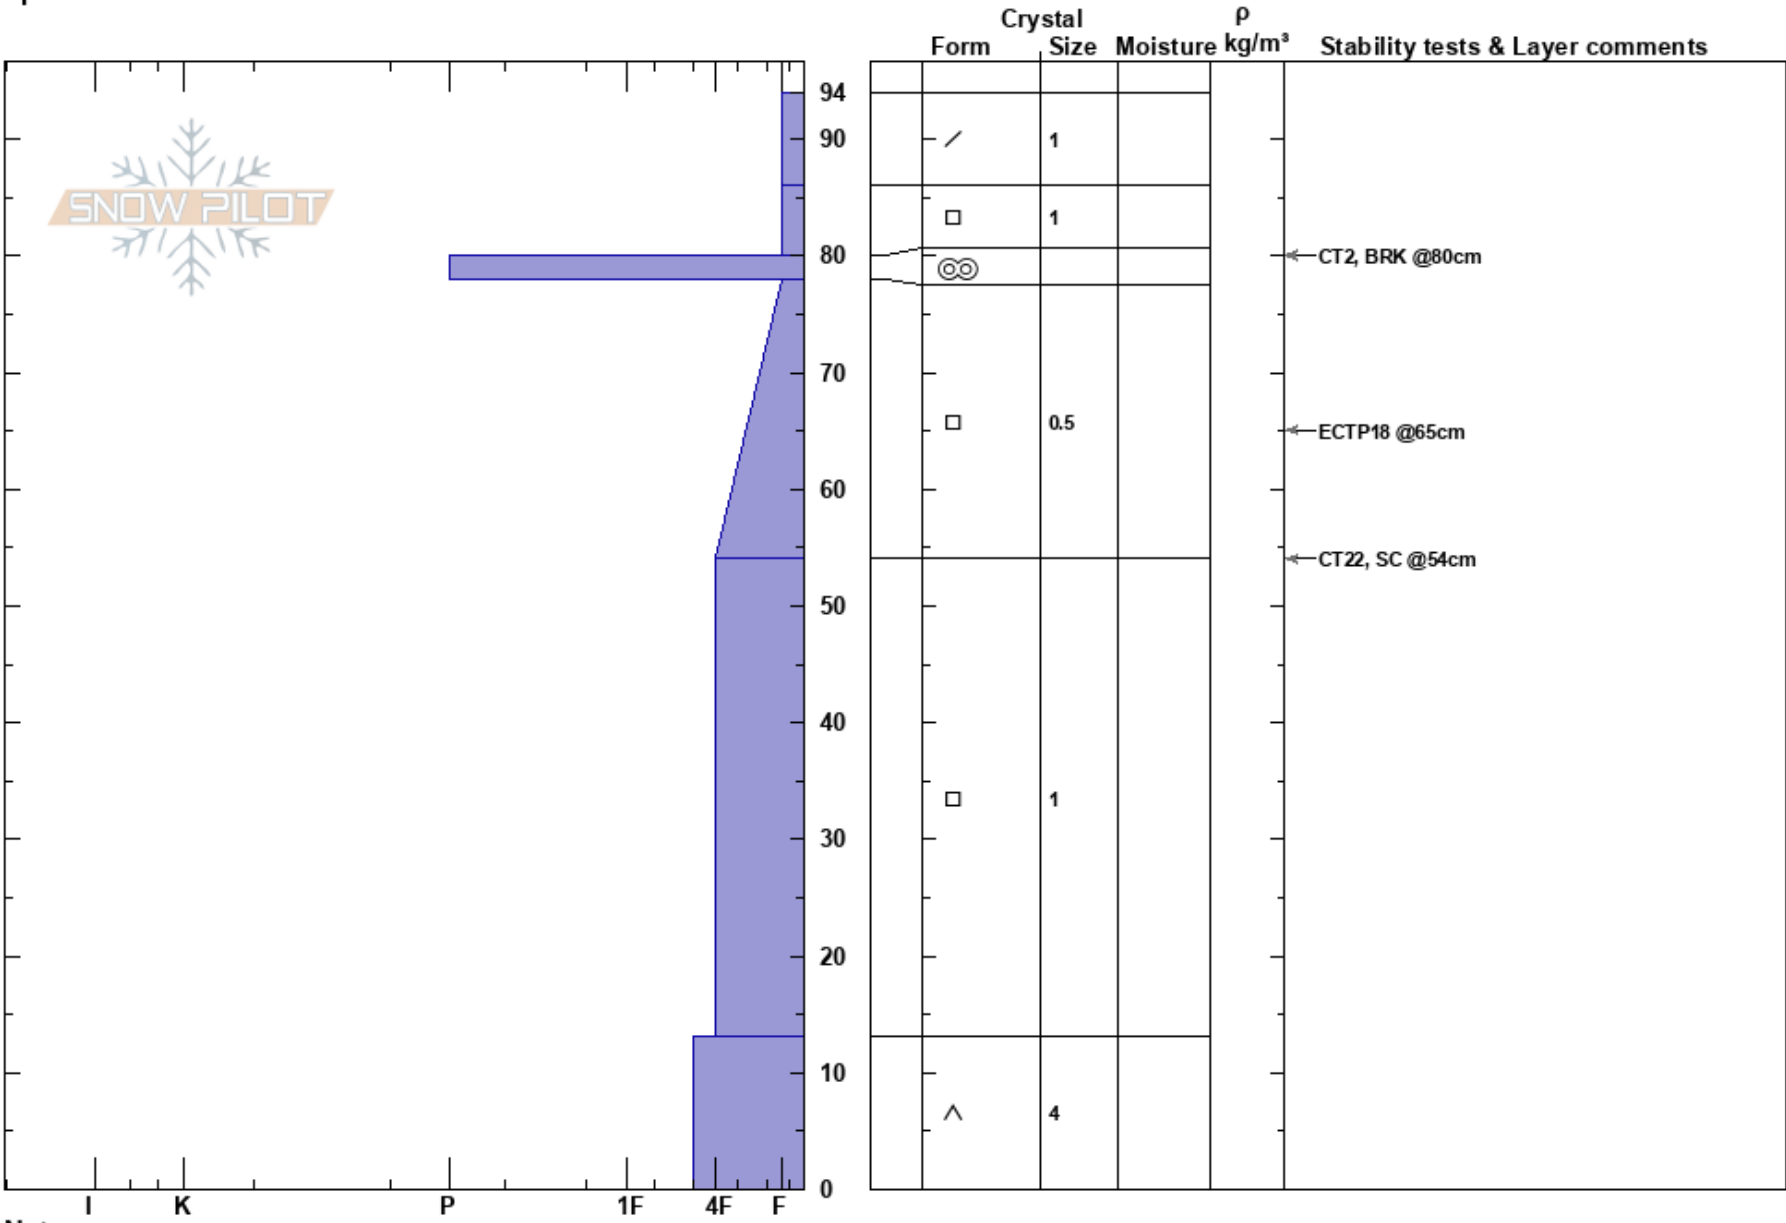

Lead Mask
 Sawatch
 CO
 Elevation: 11028 ft
 Aspect: SE
 Specifics:

Billy Wells
 02/10/2023 - 12:30pm
 Co-ord: 13S 399477W 4367226N
 Slope Angle: 20°
 Wind Loading: no

Stability:
 Air Temperature:
 Sky Cover: CLR
 Precipitation: NO
 Wind: N Light Breeze

HS:94
 Layer Notes:
 13-0cm: Problematic layer

Notes: