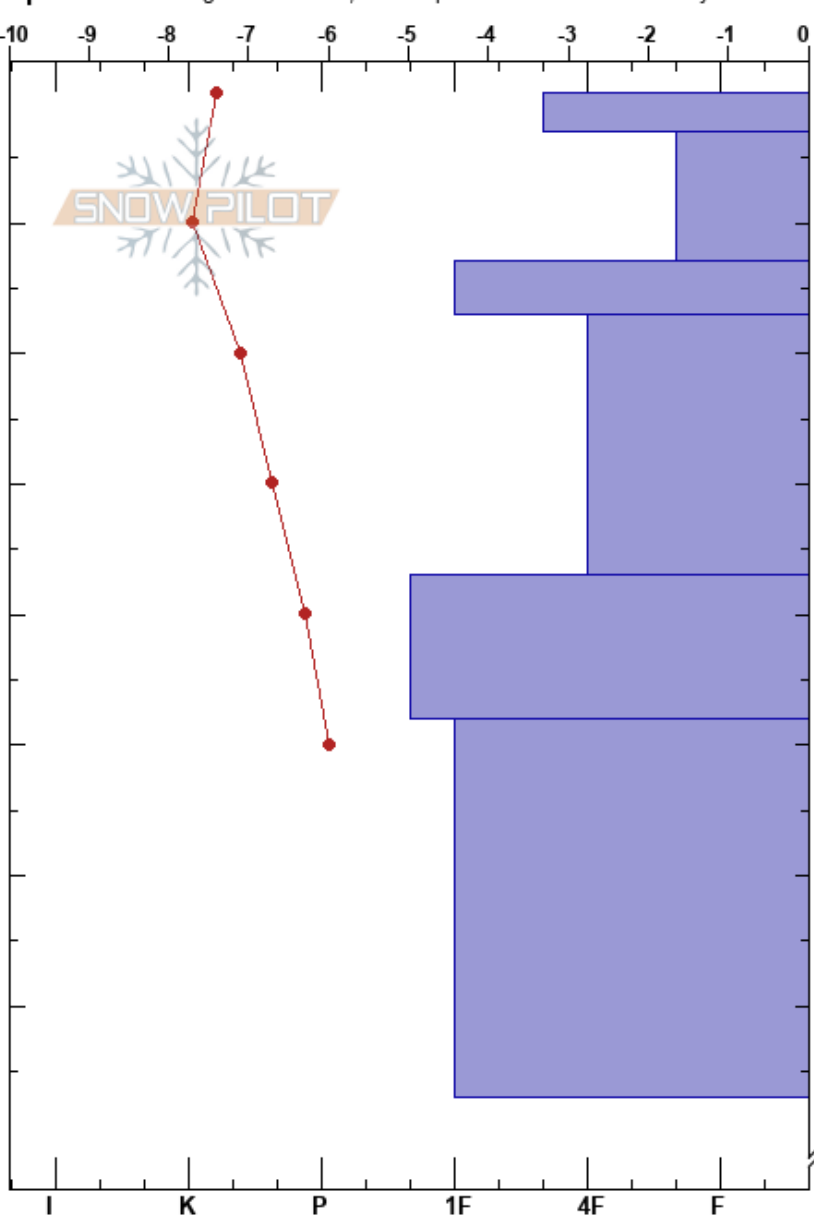

Eglise-2023-02-07  
 Madison Range-N  
 MT  
 Elevation: 2850 m  
 Aspect: N  
 Specifics: Pit dug in a Ski Area; Pit is representative of backcountry

Nata de Leeuw  
 02/07/2023 - 12:50pm  
 Co-ord: 12T 466575W 5006055N  
 Slope Angle: 19°  
 Wind Loading: previous

Stability: HS:177  
 Air Temperature: -1.3°C PF:50  
 Sky Cover: CLR  
 Precipitation: NO  
 Wind: SE Light Breeze

Layer Notes:  
 0-3cm: Thin windsl faceting on btm  
 17-37cm: More faceted than above  
 37-48cm: Signs of sintering

Form	Crystal Size	Moisture	$\rho$ kg/m <sup>3</sup>	Stability tests & Layer comments
•	0.5	D		0-3cm: Thin windsl faceting on btm
/	0.5-1	D		
☐	0.3-0.5	D		
⊖	0.5-0.1	D		17-37cm: More faceted than above
•	0.5	D		37-48cm: Signs of sintering
⊖	0.5-1	D		