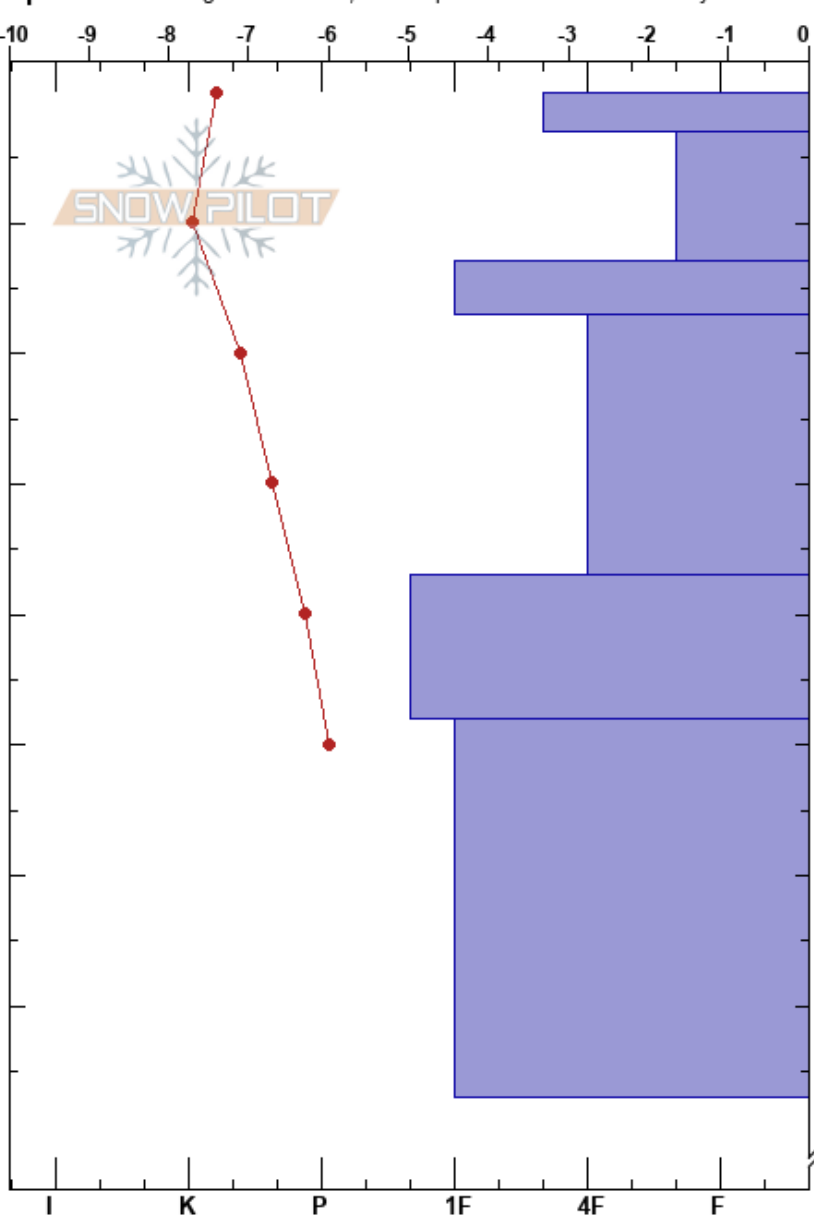

Eglise-2023-02-07
 Madison Range-N
 MT
 Elevation: 2850 m
 Aspect: N
 Specifics: Pit dug in a Ski Area; Pit is representative of backcountry

Nata de Leeuw
 02/07/2023 - 12:50pm
 Co-ord: 12T 466575W 5006055N
 Slope Angle: 19°
 Wind Loading: previous

Stability: HS:177
 Air Temperature: -1.3°C PF:50
 Sky Cover: CLR
 Precipitation: NO
 Wind: SE Light Breeze

Layer Notes:
 0-3cm: Thin windsl faceting on btm
 17-37cm: More faceted than above
 37-48cm: Signs of sintering

Form	Crystal Size	Moisture	ρ kg/m ³	Stability tests & Layer comments
•	0.5	D		0-3cm: Thin windsl faceting on btm
/	0.5-1	D		
☐	0.3-0.5	D		
⊖	0.5-0.1	D		17-37cm: More faceted than above
•	0.5	D		37-48cm: Signs of sintering
⊖	0.5-1	D		