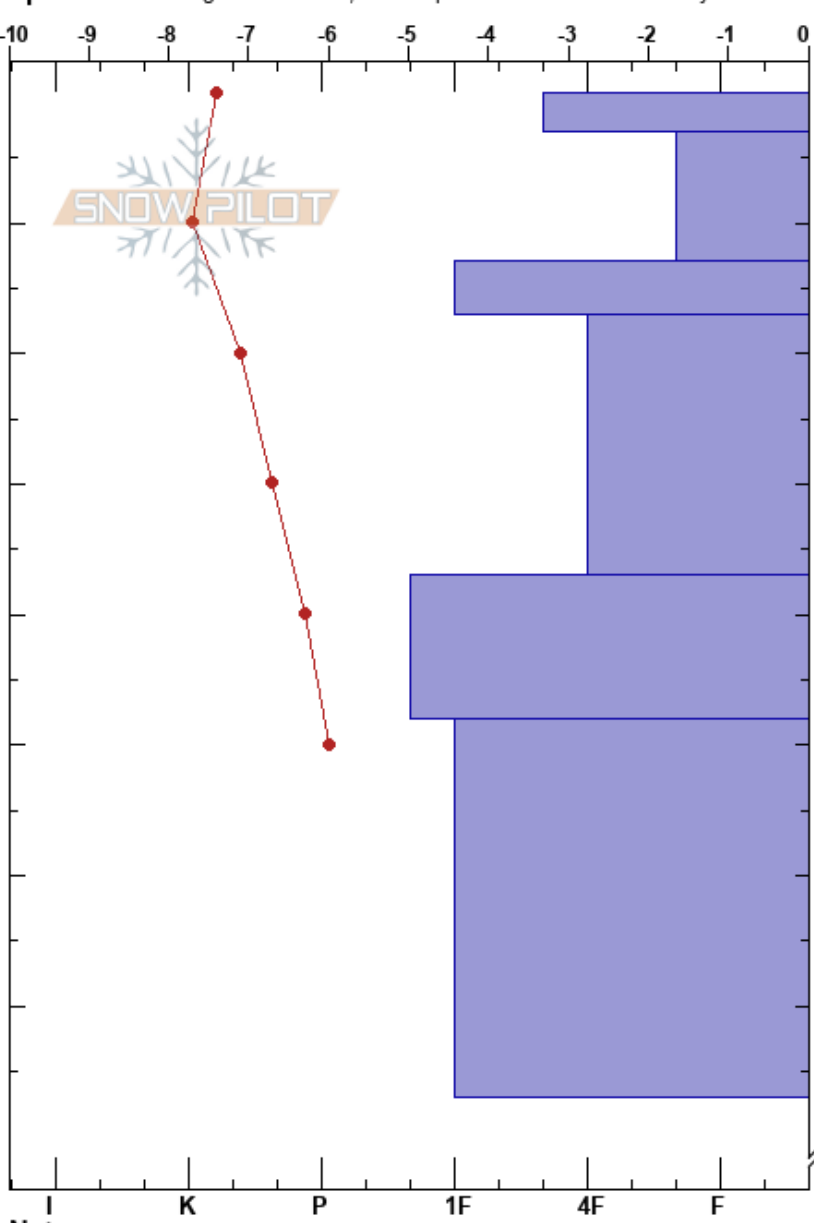

Eglise-2023-02-07
 Madison Range-N
 MT
 Elevation: 2850 m
 Aspect: N
 Specifics: Pit dug in a Ski Area; Pit is representative of backcountry

Nata de Leeuw
 02/07/2023 - 12:50pm
 Co-ord: 12T 466575W 5006055N
 Slope Angle: 19°
 Wind Loading: previous

Stability: HS:177
 Air Temperature: -1.3°C PF:50
 Sky Cover: CLR
 Precipitation: NO
 Wind: SE Light Breeze

Layer Notes:
 0-3cm: Thin windsl faceting on btm
 17-37cm: More faceted than above
 37-48cm: Signs of sintering

Form	Crystal		ρ kg/m ³	Stability tests & Layer comments
	Size	Moisture		
•	0.5	D		0-3cm: Thin windsl faceting on btm
/	0.5-1	D		
☐	0.3-0.5	D		
⊖	0.5-0.1	D		17-37cm: More faceted than above
•	0.5	D		37-48cm: Signs of sintering
⊖	0.5-1	D		