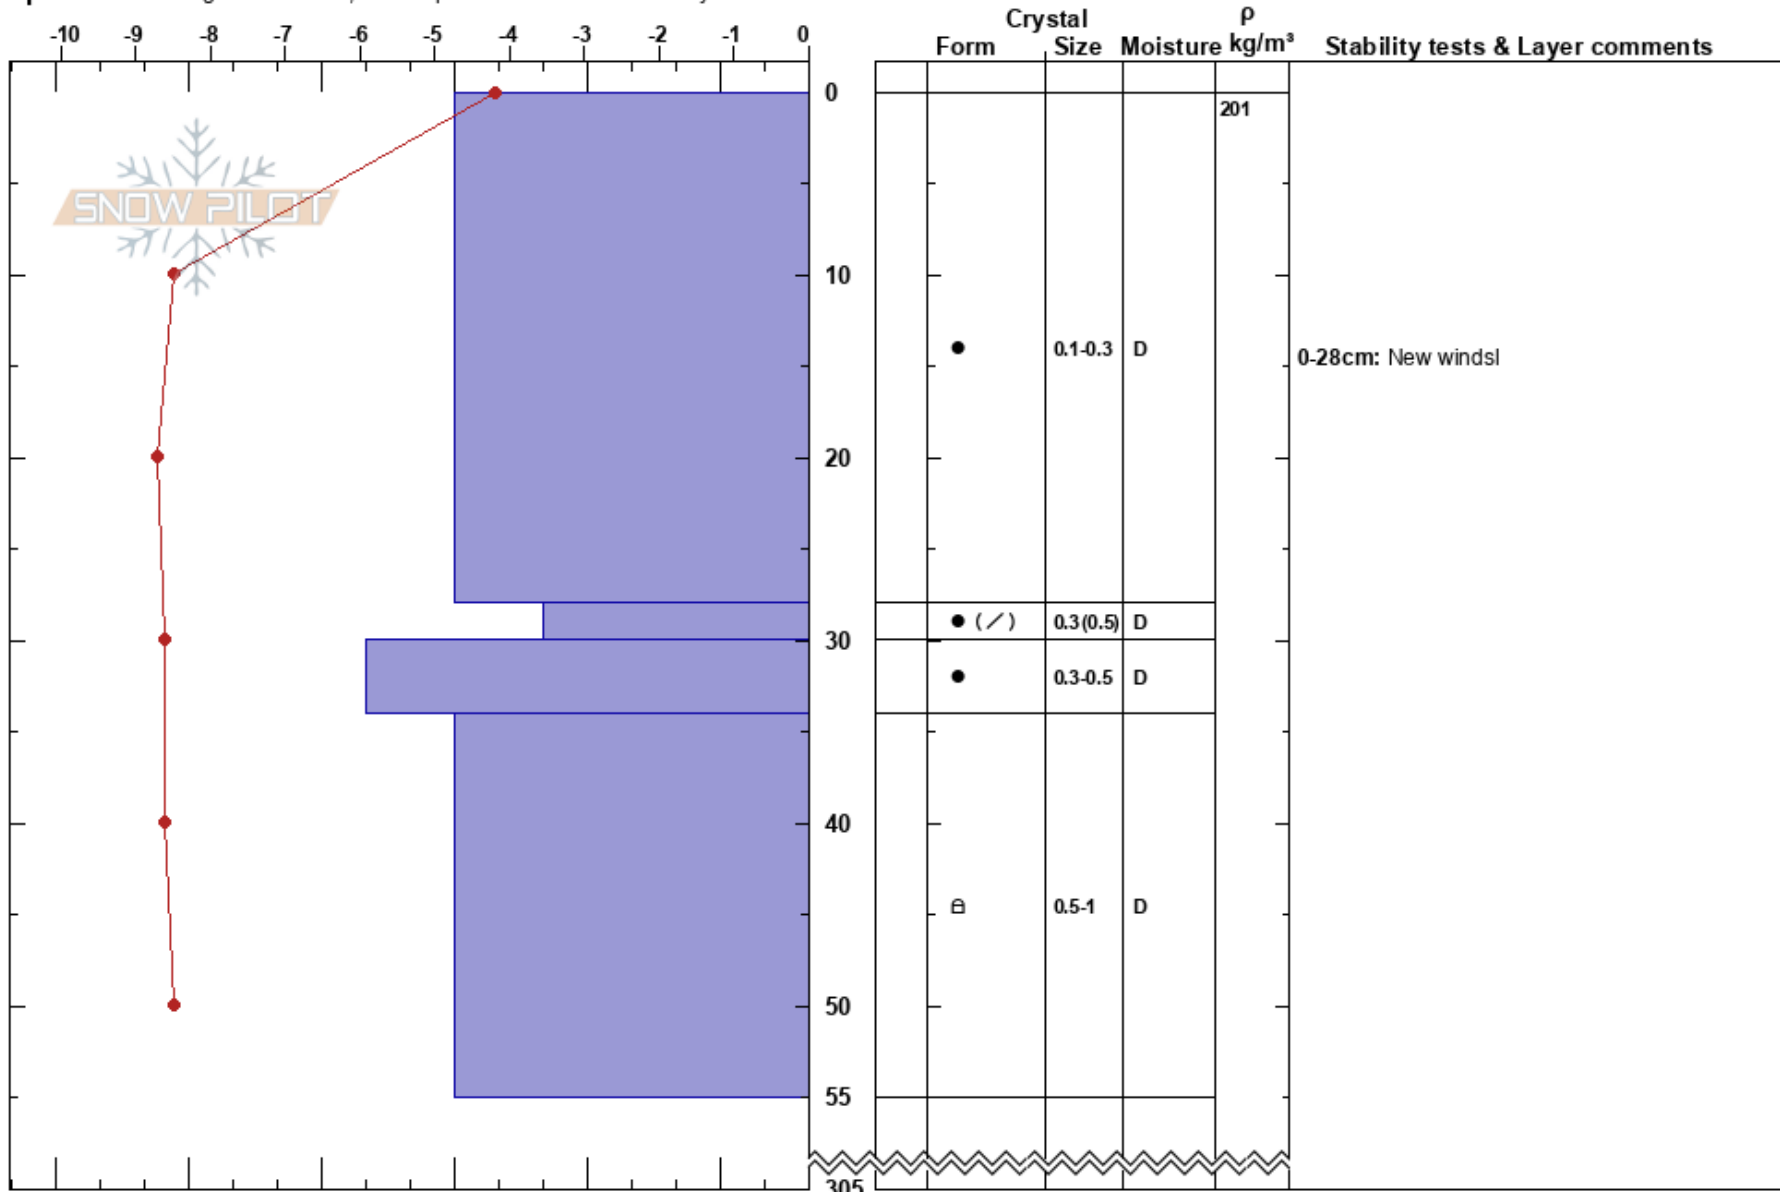

Spirit - 2023-02-07

Nata de Leeuw

Stability:

HS:305

Layer Notes:

Madison Range-N

02/07/2023 - 10:35am

Air Temperature: -0.6°C

PF:35

0-28cm: New windsl

MT

Co-ord: 12T 465265W 5009697N

Sky Cover: CLR

Elevation: 2670 m

Slope Angle: 24°

Precipitation: NO

Aspect: NE

Wind Loading: previous

Wind: SW Light Breeze

Specifics: Pit dug in a Ski Area; Pit is representative of backcountry

Notes: