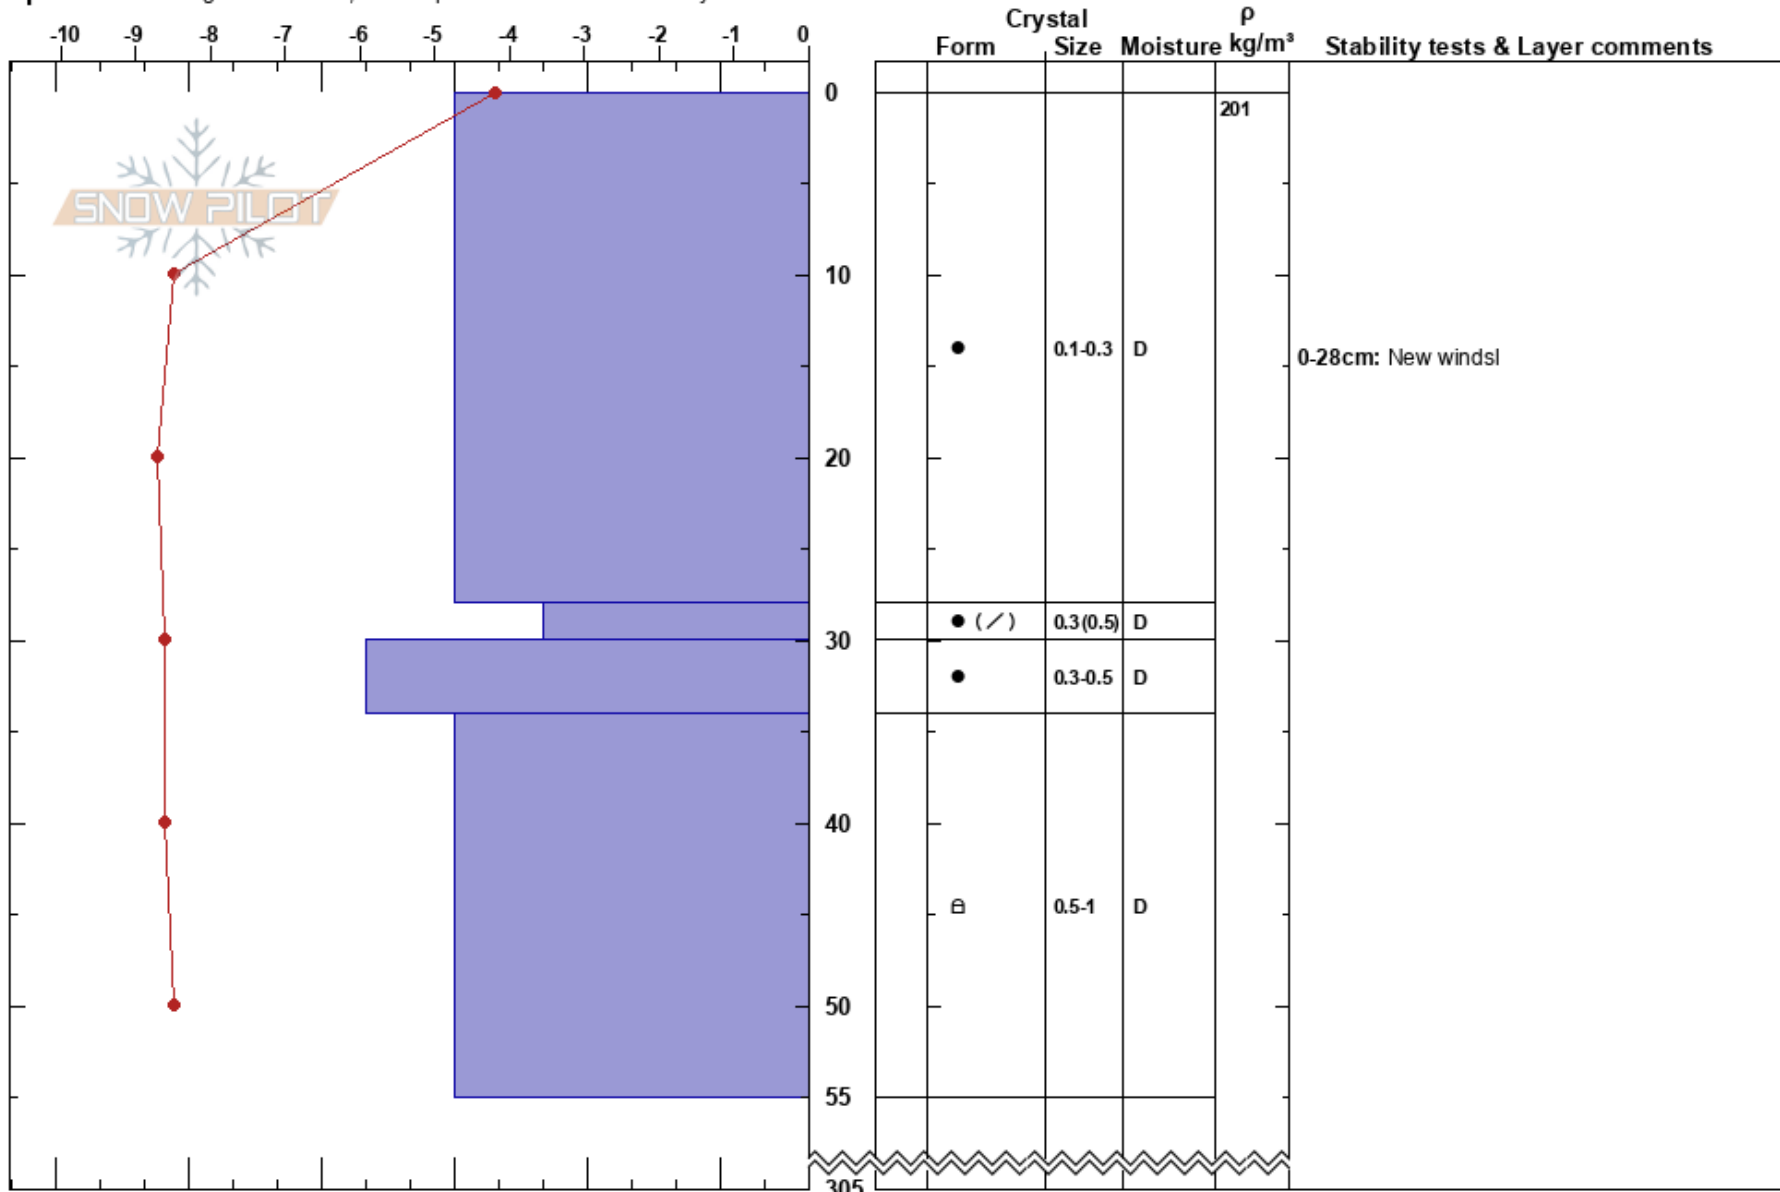

Spirit - 2023-02-07

Nata de Leeuw

Stability:

HS:305

Layer Notes:

Madison Range-N

02/07/2023 - 10:35am

Air Temperature: -0.6°C

PF:35

0-28cm: New windsl

MT

Co-ord: 12T 465265W 5009697N

Sky Cover: CLR

Elevation: 2670 m

Slope Angle: 24°

Precipitation: NO

Aspect: NE

Wind Loading: previous

Wind: SW Light Breeze

Specifics: Pit dug in a Ski Area; Pit is representative of backcountry

Notes: I K P 1F 4F F 305