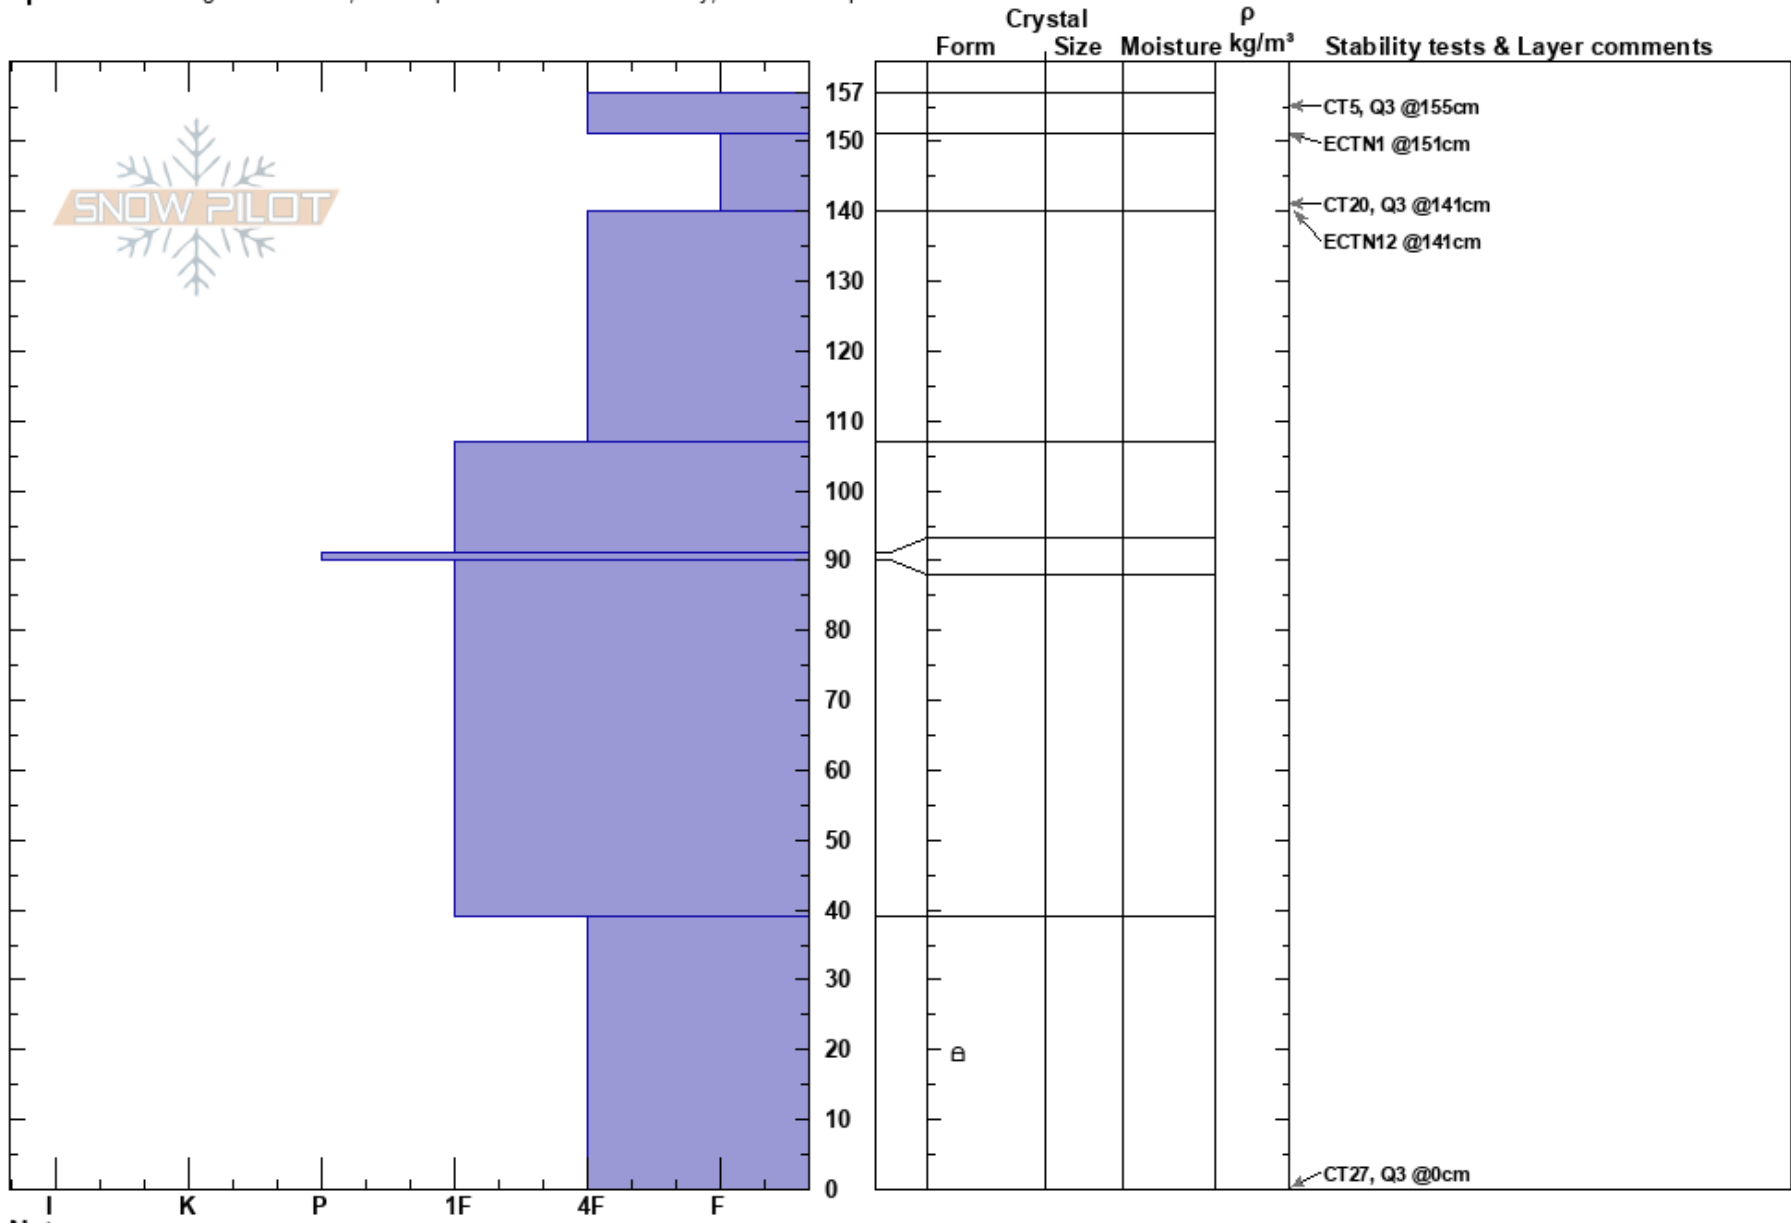

20230204 above orloffs  
 Sawtooth  
 MT  
 Elevation: 2317 m  
 Aspect: 60°  
 Specifics: Pit dug in a Ski Area; Pit is representative of backcountry; We skied slope

Michael Maierhofer  
 02/04/2023 - 11:27am  
 Co-ord: 47.92917N, -112.82250W  
 Slope Angle: 31°  
 Wind Loading: yes

Stability: Good  
 Air Temperature:  
 Sky Cover: BKN  
 Precipitation:  
 Wind: W Moderate

HS:157  
 Layer Notes:  
 90-39cm: Problematic layer

Notes: