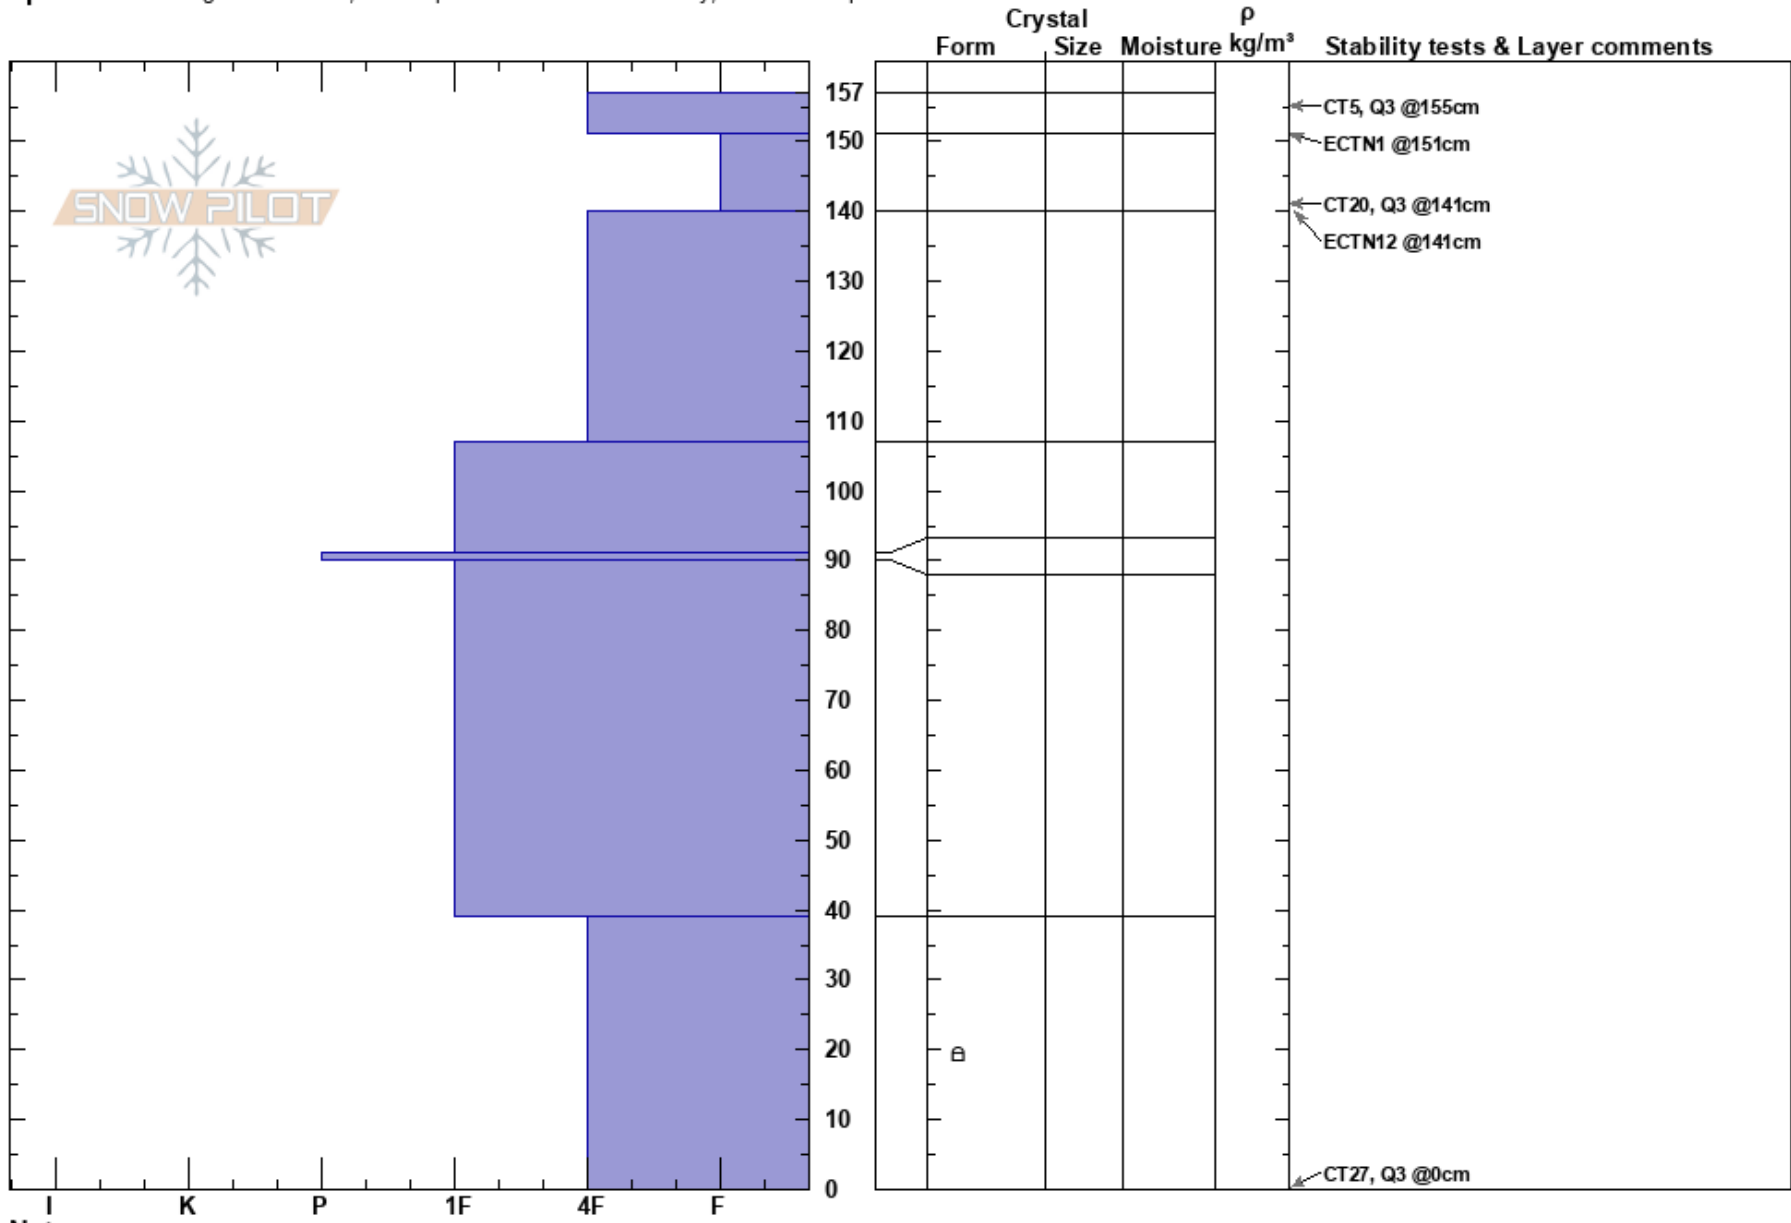

20230204 above orloffs
 Sawtooth
 MT
 Elevation: 2317 m
 Aspect: 60°
 Specifics: Pit dug in a Ski Area; Pit is representative of backcountry; We skied slope

Michael Maierhofer
 02/04/2023 - 11:27am
 Co-ord: 47.92917N, -112.82250W
 Slope Angle: 31°
 Wind Loading: yes

Stability: Good
 Air Temperature:
 Sky Cover: BKN
 Precipitation:
 Wind: W Moderate

HS:157
 Layer Notes:
 90-39cm: Problematic layer

Notes: