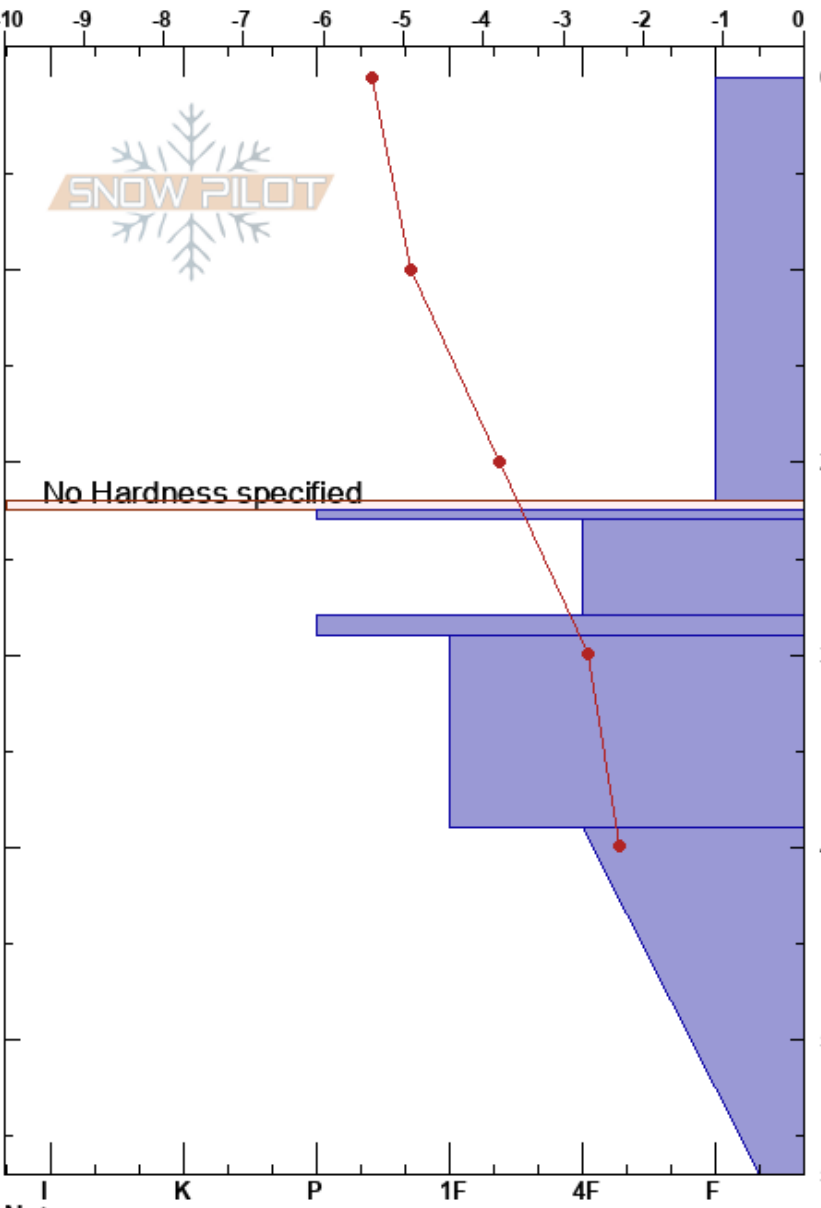

Husåberget
 Åreskutan
 Sweden
Elevation: 598 m
Aspect: NE
Specifics: Cracking; Recent avalanche activity on similar slopes

martin alzen
 10/02/2023 - 11:11
Co-ord: 63.49845N, 13.08864E
Slope Angle: 14°
Wind Loading: previous

Stability:
Air Temperature: -5.7°C
Sky Cover: FEW
Precipitation: NO
Wind: W Moderate

HS:57
PF:30
PS: 10
Layer Notes: 22-22.5cm: Problematic layer

Depth (cm)	Crystal		Moisture	ρ kg/m ³	Stability tests & Layer comments
	Form	Size			
0					
10	+	1.5			
20	∇				
22	⊗				← ECTP1 @22cm
22.5	□				← ECTPV @22cm
30	⊗				
35	□				
40					
50	^				
57					