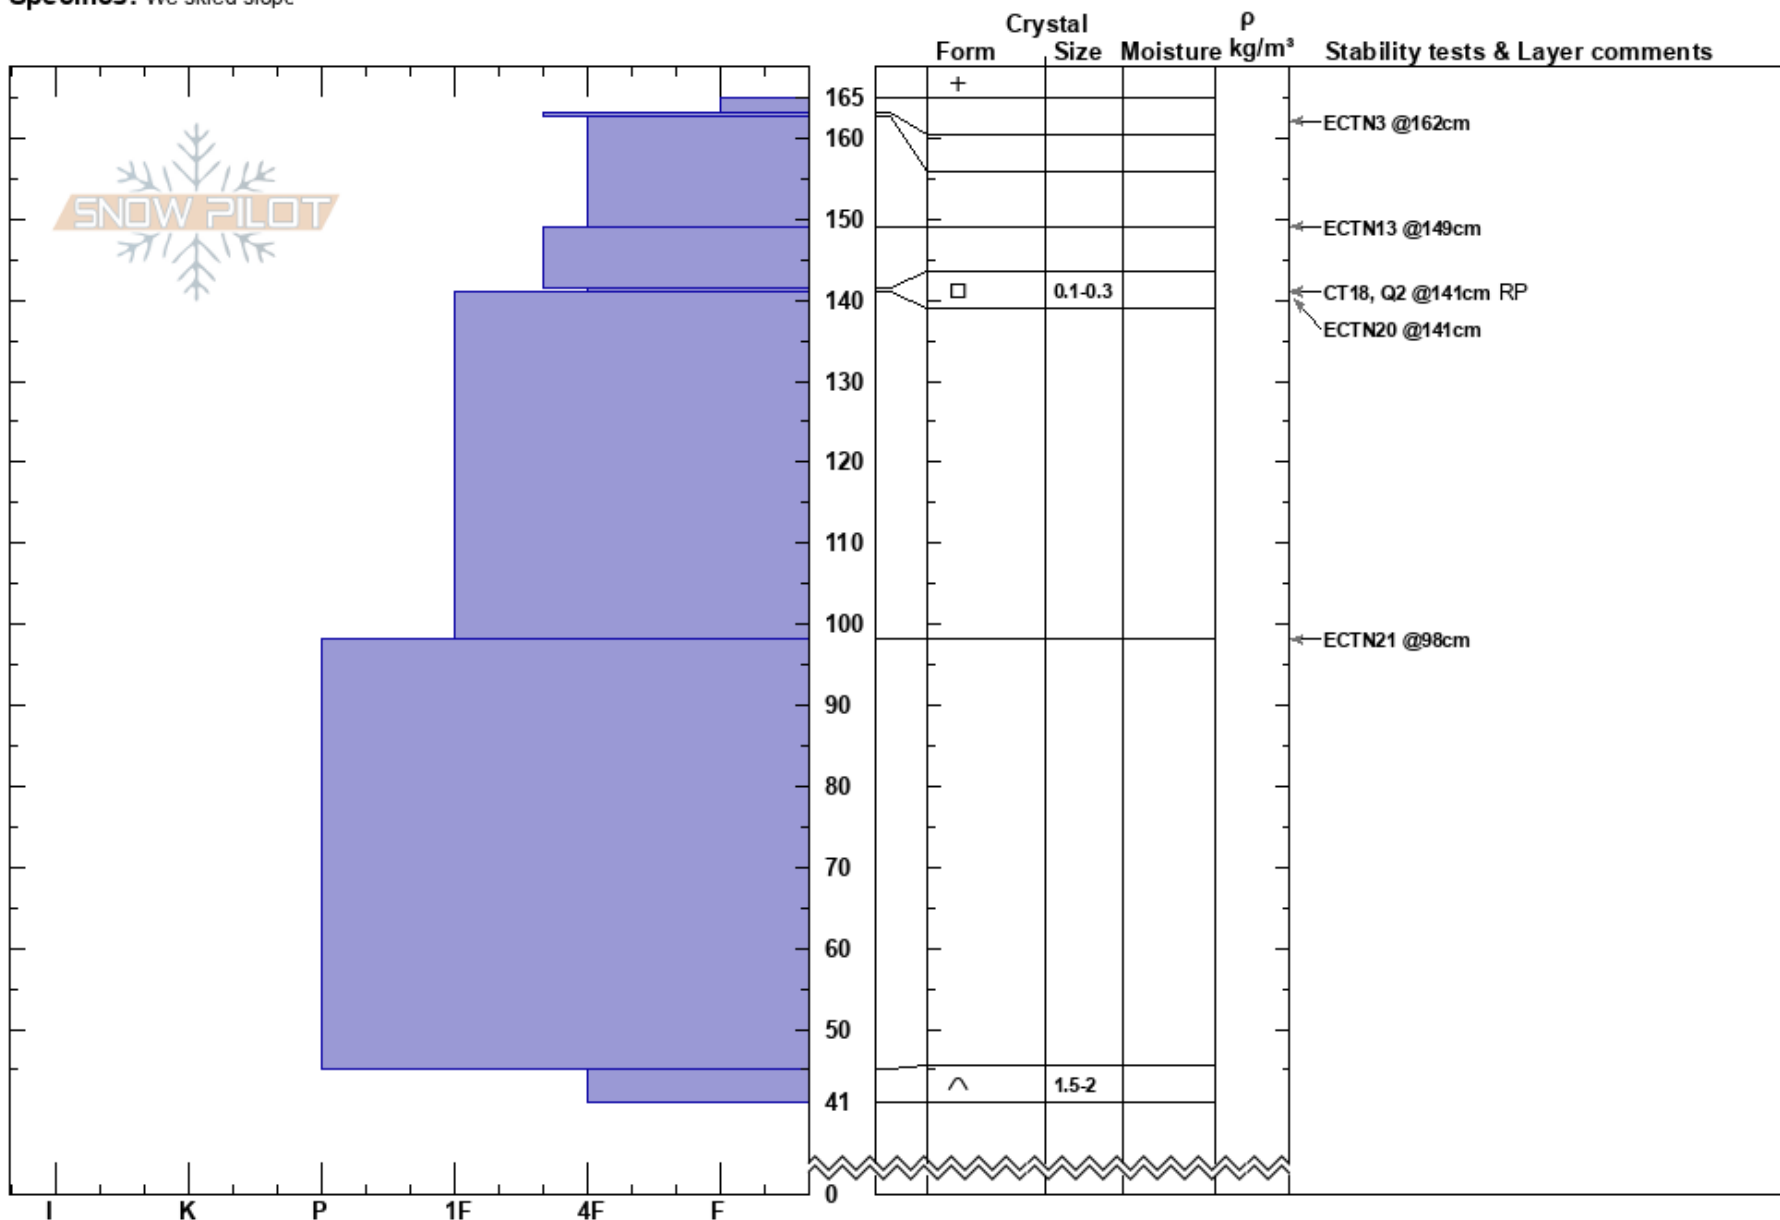

Prospect Bowl
 Silverton
 CO
Elevation: 11869 ft
Aspect: 110°
Specifics: We skied slope

Jason Smith
 02/08/2023 - 1:15pm
Co-ord: 37.89282N, -107.69104W
Slope Angle:
Wind Loading: previous

Stability: Good
Air Temperature:
Sky Cover: FEW
Precipitation: NO
Wind: NW Light Breeze

HS: 165
PF: 25 141.5-141cm: Problematic layer
PS: 10

Notes: Pit on slope <30 degrees