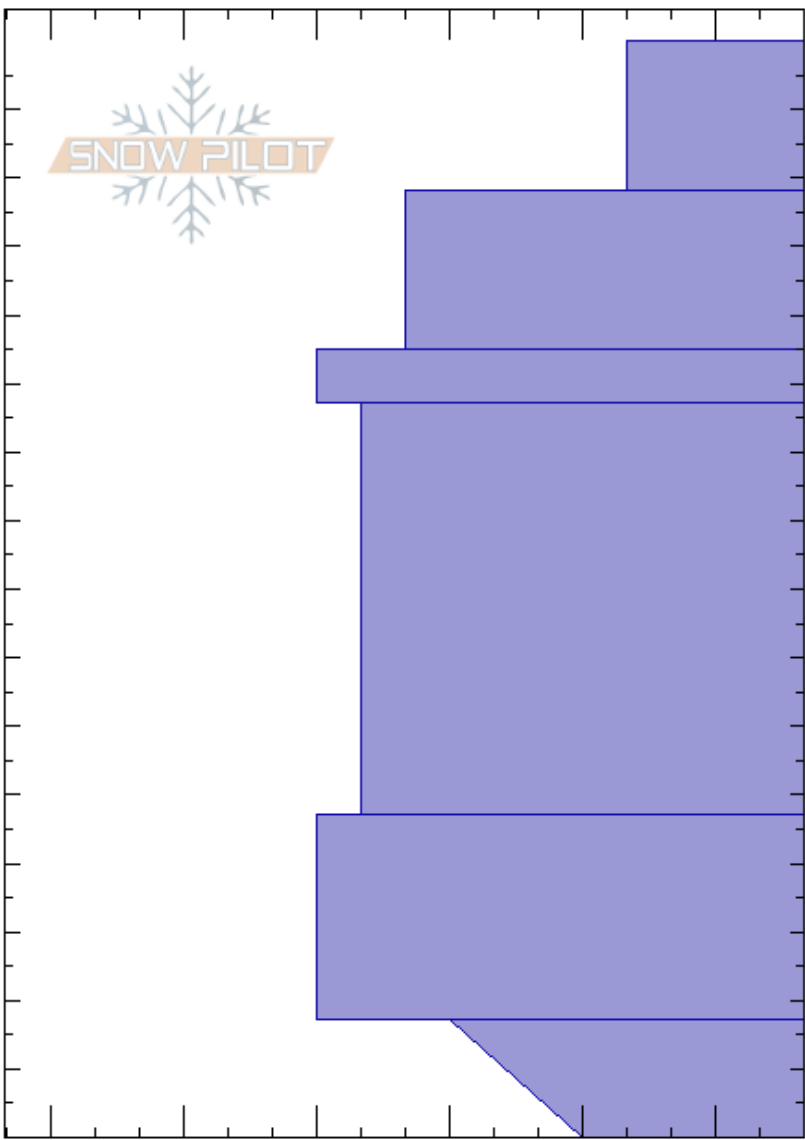

West of Mogul Mine
 San Juan Range
 CO
Elevation: 11500 ft
Aspect: 90°
Specifics:

Ben Faucher
 02/09/2023 - 2:00pm
Co-ord:
Slope Angle: 24°
Wind Loading: no

Stability:
Air Temperature:
Sky Cover: CLR
Precipitation: NO
Wind: N Light Breeze

HS:160
PF:30
Layer Notes:

Height (cm)	Crystal		ρ kg/m ³	Stability tests & Layer comments
	Form	Size		
0 - 10	+	0.5		← PST57/150 (End) @10cm
10 - 20				
20 - 30	• (□)	0.5		
30 - 40				
40 - 50	• (□)	0.5		
50 - 60				
60 - 70				
70 - 80				
80 - 90				
90 - 100				
100 - 110				
110 - 120				
120 - 130	• (□)	0.5		
130 - 140				
140 - 150	^	3-4		
150 - 160				