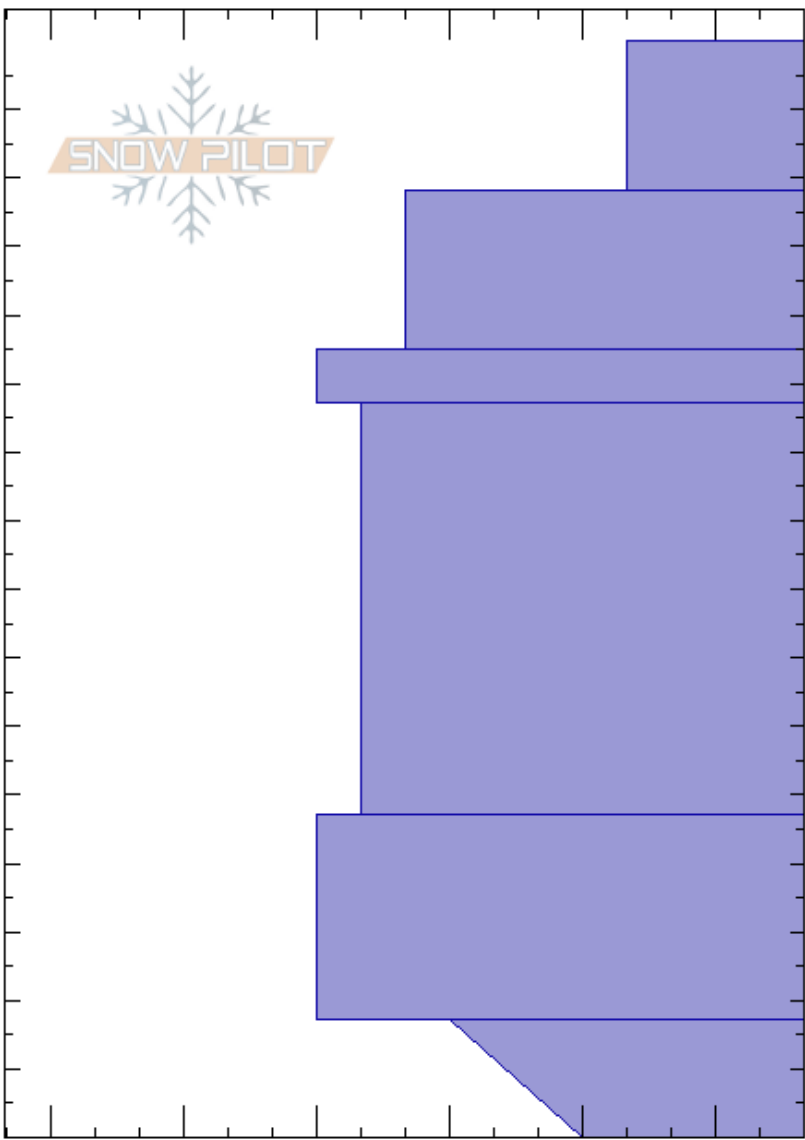

West of Mogul Mine  
 San Juan Range  
 CO  
 Elevation: 11500 ft  
 Aspect: 90°  
 Specifics:

Ben Faucher  
 02/09/2023 - 2:00pm  
 Co-ord:  
 Slope Angle: 24°  
 Wind Loading: no

Stability:  
 Air Temperature:  
 Sky Cover: CLR  
 Precipitation: NO  
 Wind: N Light Breeze

HS:160  
 PF:30  
 Layer Notes:

Height (cm)	Crystal		$\rho$ kg/m <sup>3</sup>	Stability tests & Layer comments
	Form	Size		
0				
10	+	0.5		← PST57/150 (End) @10cm
30	• (□)	0.5		
50	• (□)	0.5		
120	• (□)	0.5		
150	^	3-4		