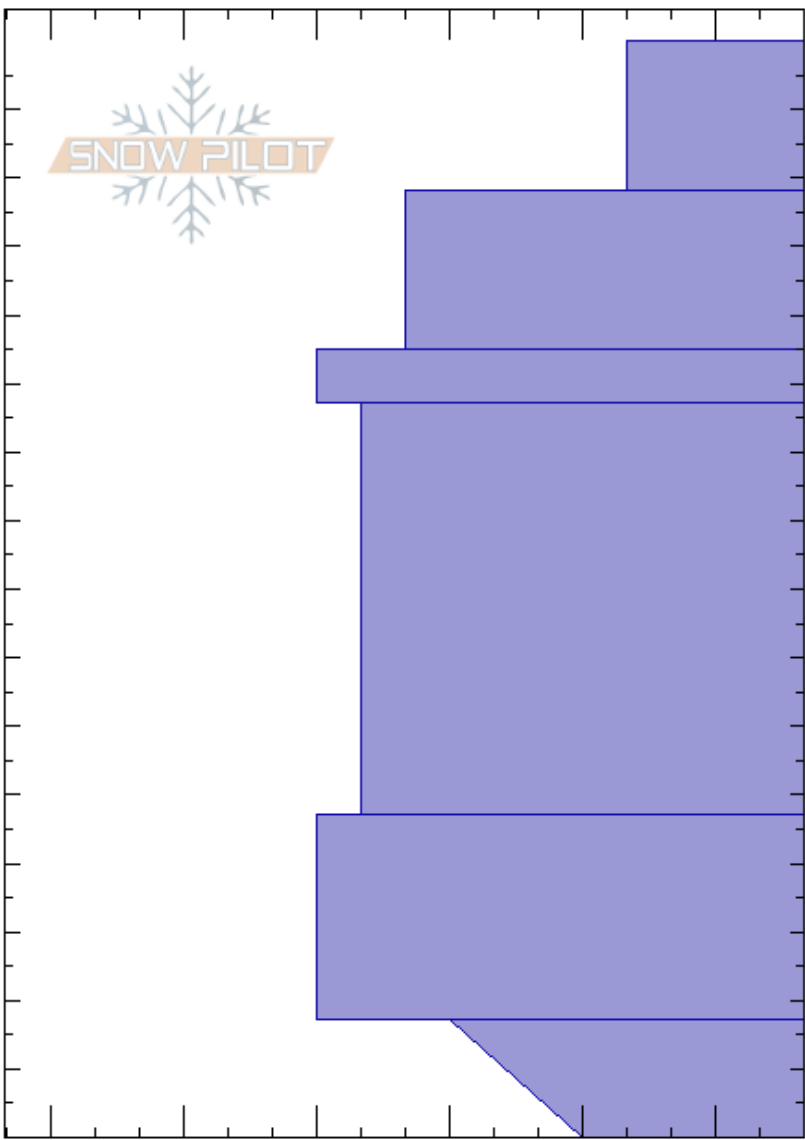

West of Mogul Mine  
 San Juan Range  
 CO  
**Elevation:** 11500 ft  
**Aspect:** 90°  
**Specifics:**

Ben Faucher  
 02/09/2023 - 2:00pm  
**Co-ord:**  
**Slope Angle:** 24°  
**Wind Loading:** no

**Stability:**  
**Air Temperature:**  
**Sky Cover:** CLR  
**Precipitation:** NO  
**Wind:** N Light Breeze

**HS:**160  
**PF:**30  
**Layer Notes:**

Height (cm)	Crystal		$\rho$ kg/m <sup>3</sup>	Stability tests & Layer comments
	Form	Size		
0				
10	+	0.5		← PST57/150 (End) @10cm
30	● (□)	0.5		
50	● (□)	0.5		
120	● (□)	0.5		
150	^	3-4		