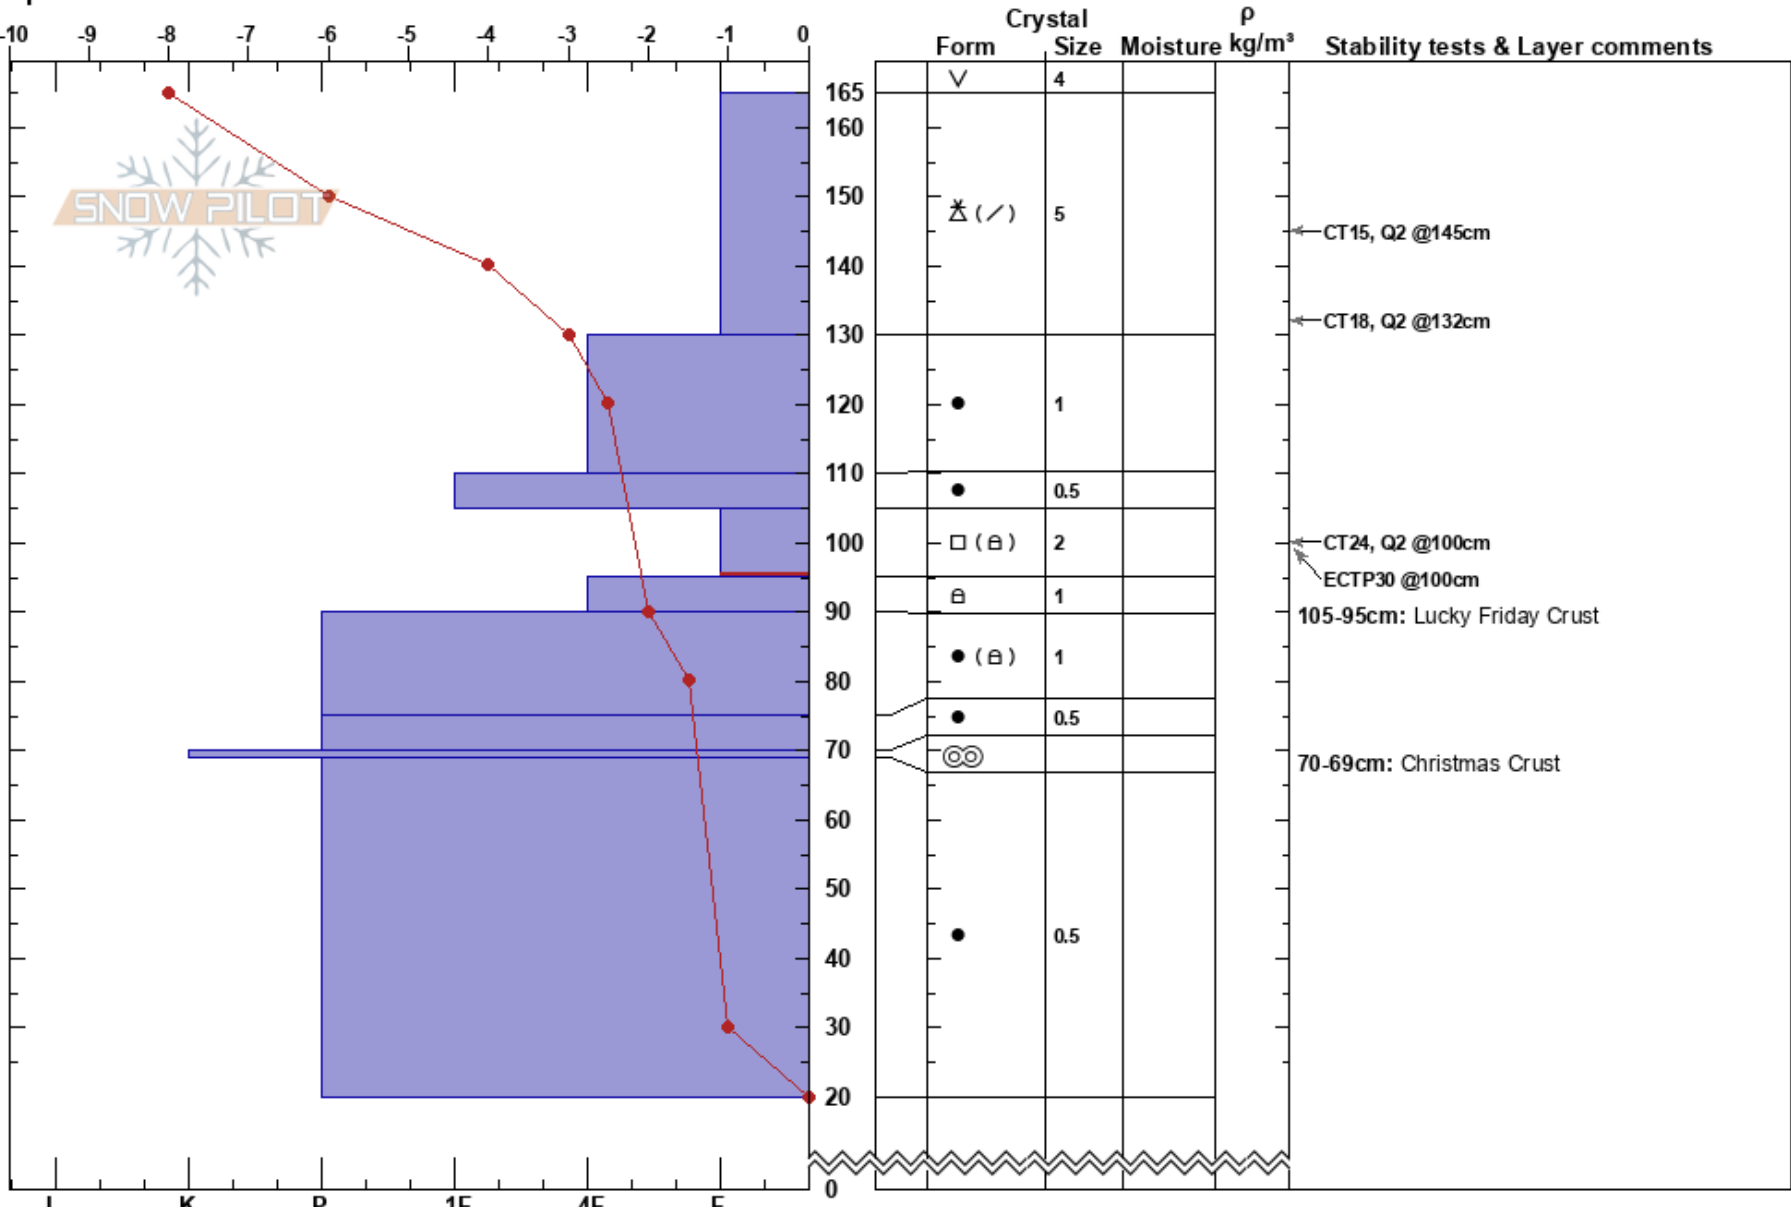

West Willow Peak  
 Silver Valley Area  
 ID  
 Elevation: 5280 ft  
 Aspect: NE  
 Specifics:

Mikey Church  
 02/09/2023 - 11:30am  
 Co-ord: 47.44996N, -115.77601W  
 Slope Angle: 38°  
 Wind Loading:

Stability: **HS:165**  
 Air Temperature: -3°C **PF:60**  
 Sky Cover: CLR **PS:30**  
 Precipitation: NO  
 Wind: Calm  
**Layer Notes:**  
 105-95cm: Lucky Friday Crust  
 105-95cm: Problematic layer  
 70-69cm: Christmas Crust