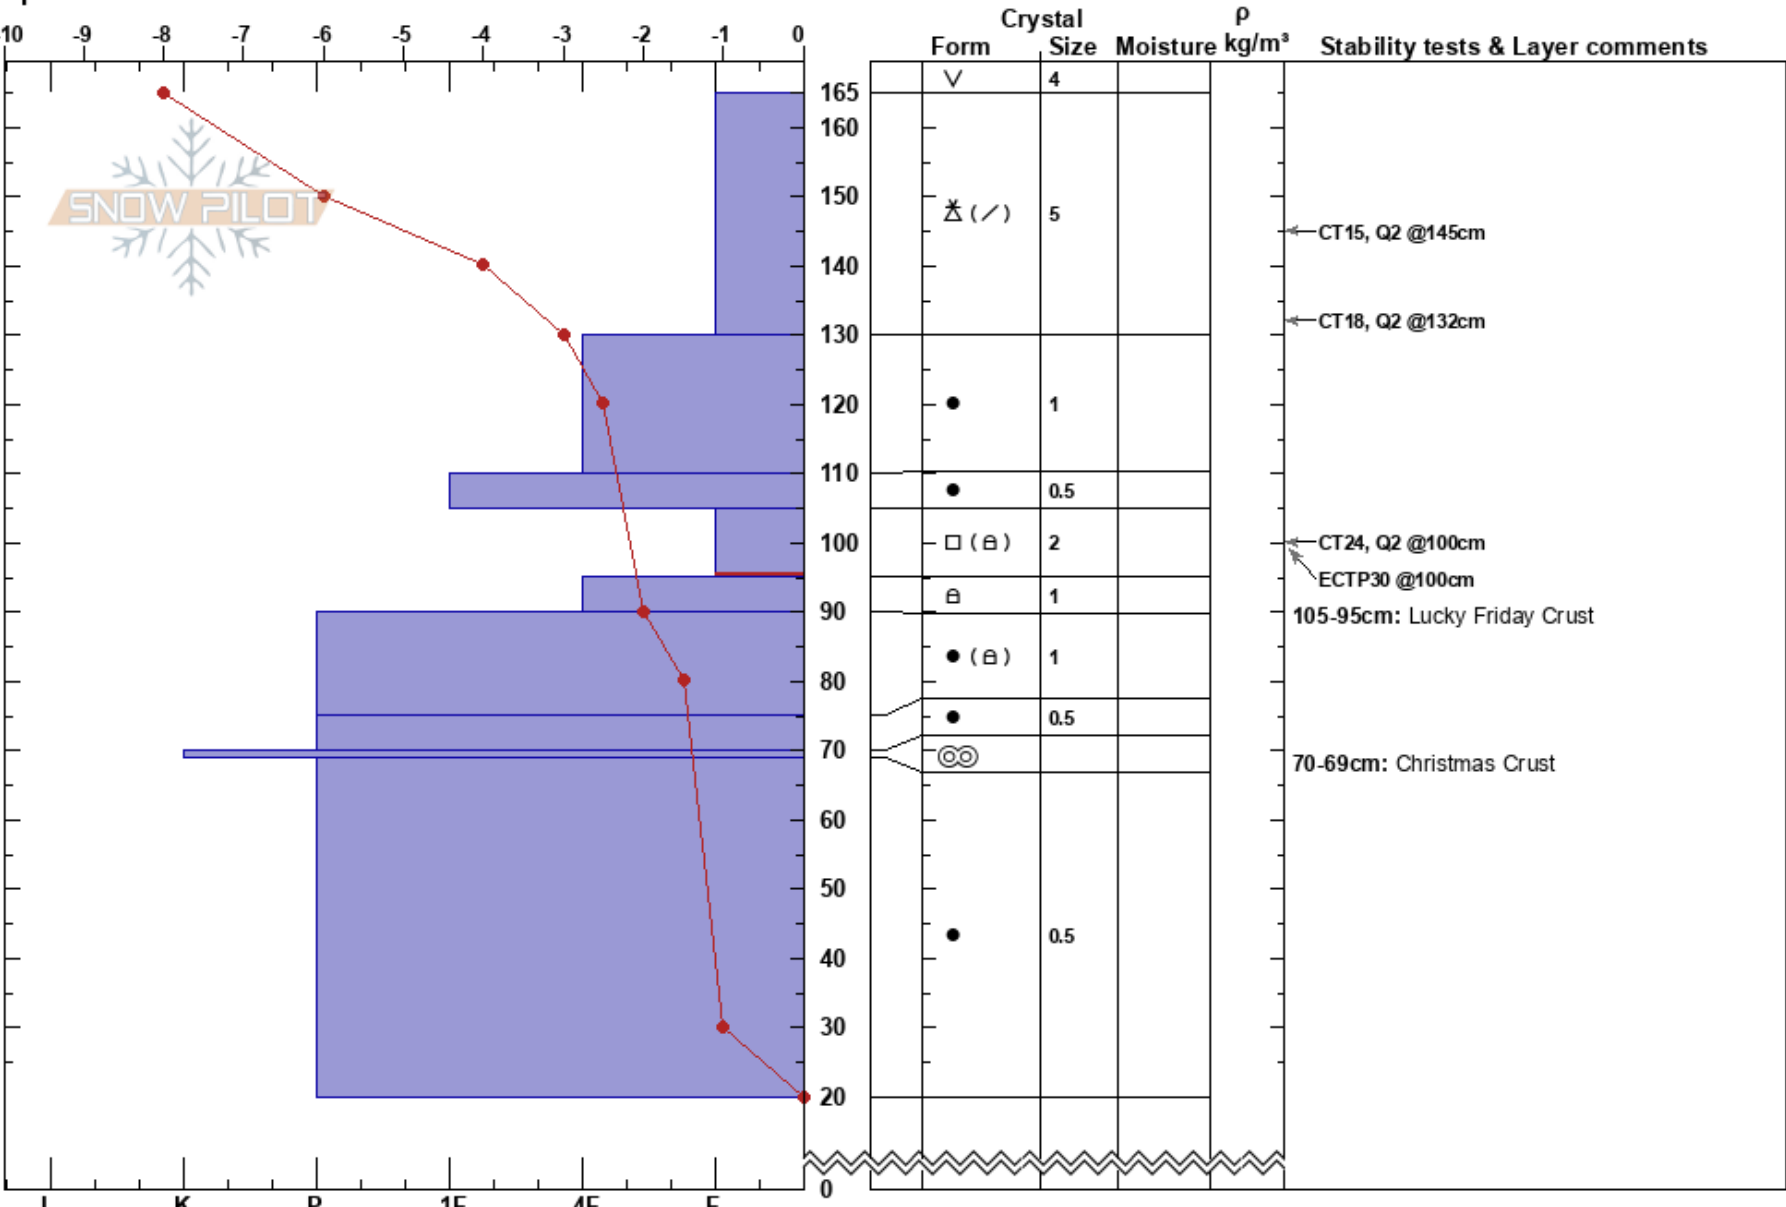

West Willow Peak
 Silver Valley Area
 ID
 Elevation: 5280 ft
 Aspect: NE
 Specifics:

Mikey Church
 02/09/2023 - 11:30am
 Co-ord: 47.44996N, -115.77601W
 Slope Angle: 38°
 Wind Loading:

Stability:
 Air Temperature: -3°C
 Sky Cover: CLR
 Precipitation: NO
 Wind: Calm

HS:165
 PF:60
 PS:30
 105-95cm: Lucky Friday Crust
 105-95cm: Problematic layer
 70-69cm: Christmas Crust

Notes: