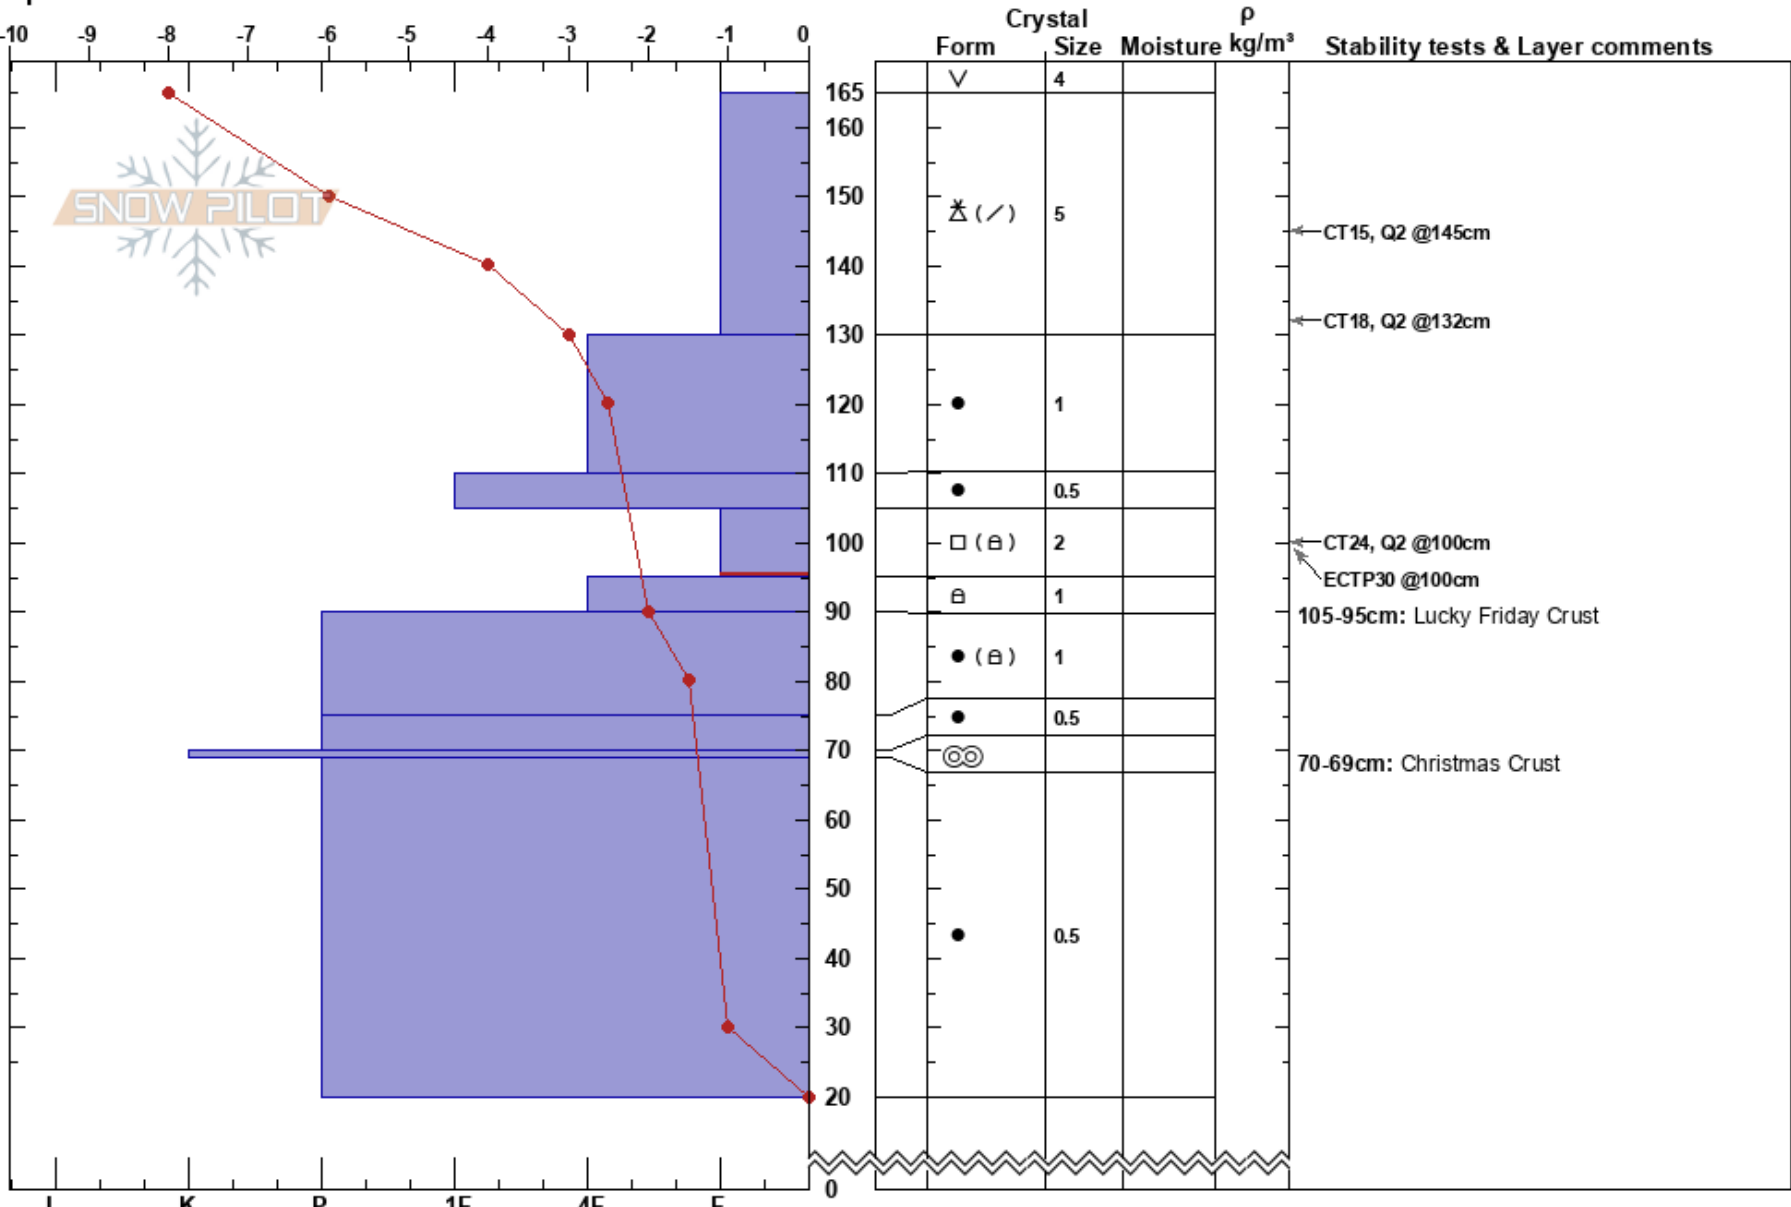

West Willow Peak  
 Silver Valley Area  
 ID  
 Elevation: 5280 ft  
 Aspect: NE  
 Specifics:

Mikey Church  
 02/09/2023 - 11:30am  
 Co-ord: 47.44996N, -115.77601W  
 Slope Angle: 38°  
 Wind Loading:

Stability:  
 Air Temperature: -3°C  
 Sky Cover: CLR  
 Precipitation: NO  
 Wind: Calm  
 HS: 165  
 PF: 60  
 PS: 30  
 Layer Notes:  
 105-95cm: Lucky Friday Crust  
 105-95cm: Problematic layer  
 70-69cm: Christmas Crust