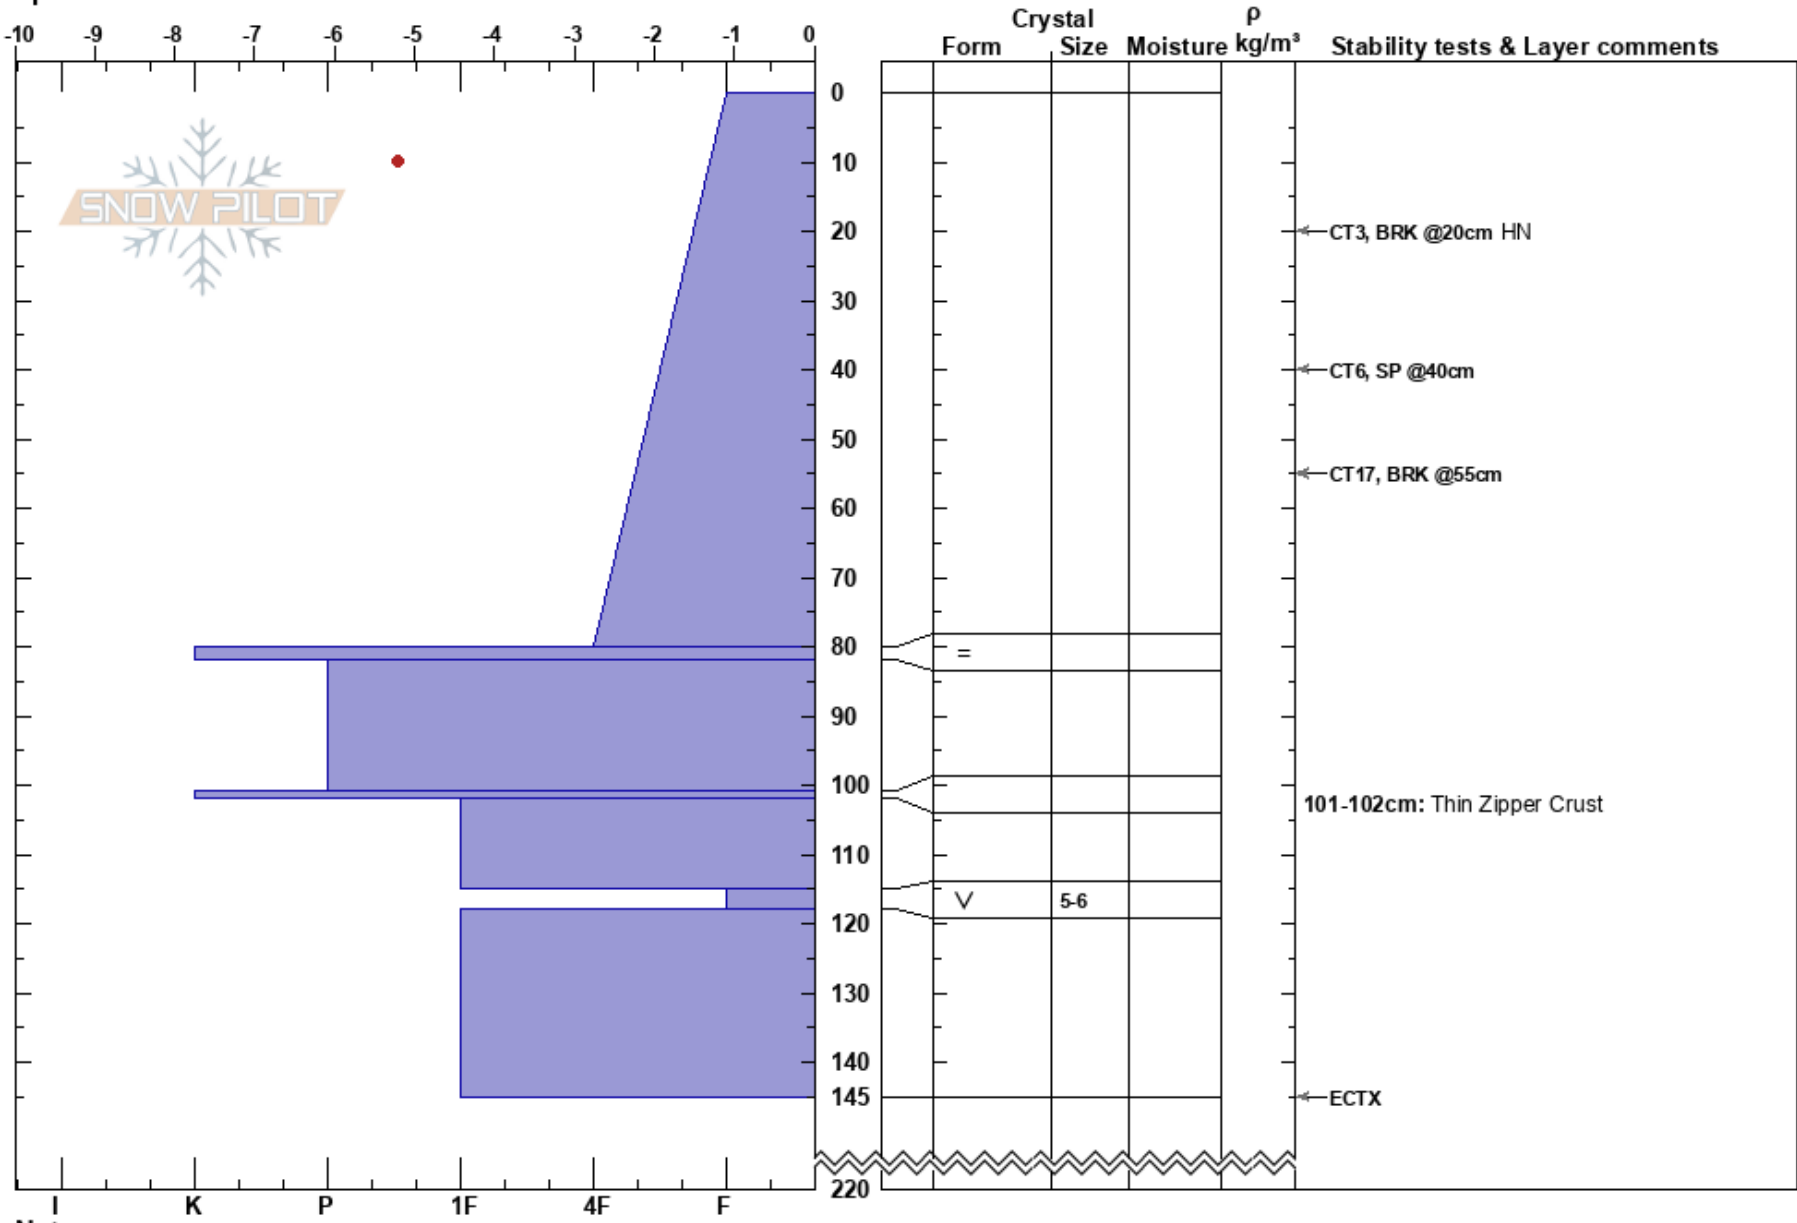

230209 Choco Fact Cent Michaela Pye
 Skeena 09/02/2023 - 11:00
 BC Co-ord:
 Elevation: 1550 m Slope Angle: 24°
 Aspect: NW Wind Loading:
 Specifics:

Stability: HS:220
 Air Temperature: -1.9°C PF:45
 Sky Cover: OVC 101-102cm: Thin Zipper Crust
 Precipitation: S-1 115-118cm: Problematic layer
 Wind: Calm

Notes: TL feature, previously skied, wind effect nearby.