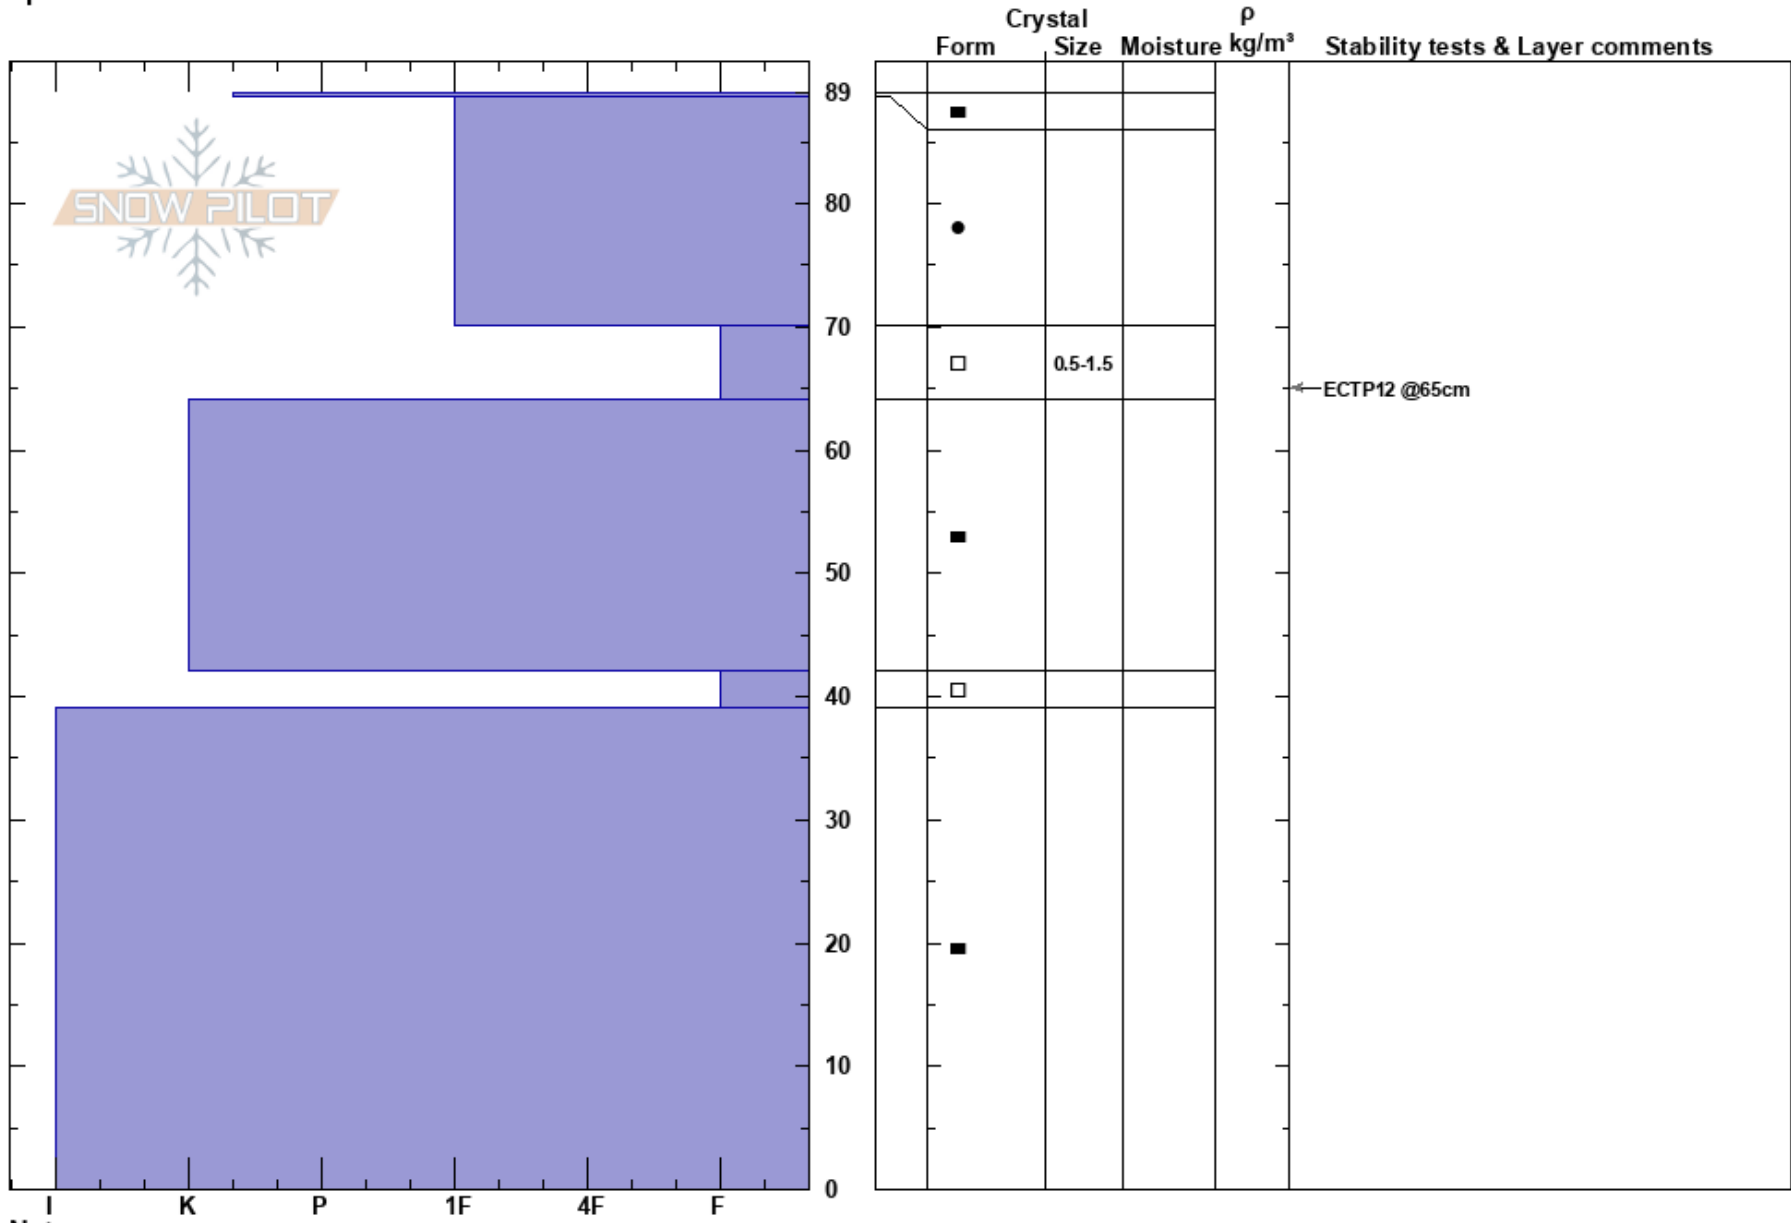

Holly St Start Zone  
 Rattlesnake Mtns  
 MT  
**Elevation:** 4360 ft  
**Aspect:** 290°  
**Specifics:**

Timothy Laroche  
 02/09/2023 - 12:45pm  
**Co-ord:** 46.87330N, -113.96496W  
**Slope Angle:** 30°  
**Wind Loading:** previous

**Stability:** Good **HS:**89  
**Air Temperature:** -4°C  
**Sky Cover:** CLR  
**Precipitation:** NO  
**Wind:** Calm

**Layer Notes:**  
 70-64cm: Problematic layer

**Notes:** Area of observation is closed to public traffic for Winter wildlife protection