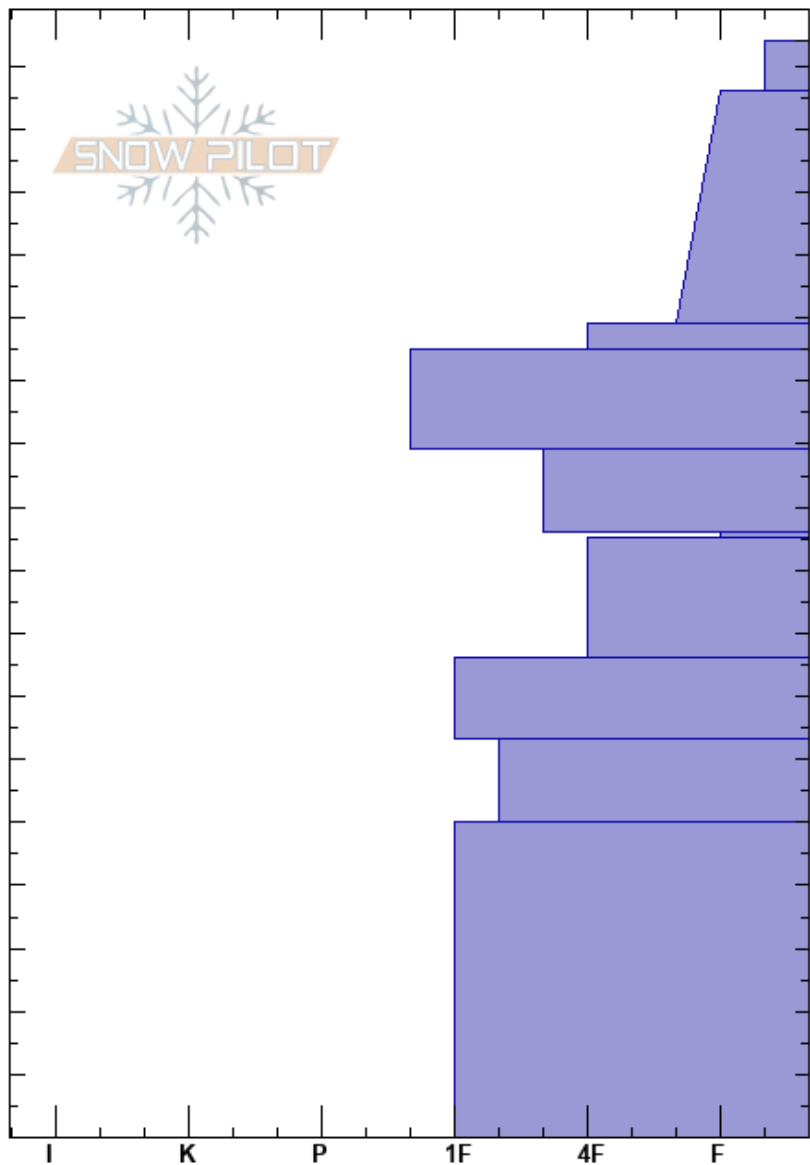

Middle/BearBasn
 Madison Range-N
 MT
 Elevation: 9230 ft
 Aspect: 90°
 Specifics:

Alex Marienthal
 02/04/2023 - 12:45pm
 Co-ord: 45.32635N, -111.38205W
 Slope Angle: 28°
 Wind Loading: previous

Stability: Fair
 Air Temperature:
 Sky Cover: BKN
 Precipitation: NO
 Wind: Calm

HS:174
 Layer Notes:
 96-95cm: *ECTP35 Q1
 96-95cm: Problematic layer

Elevation (ft)	Crystal		Moisture	ρ kg/m ³	Stability tests & Layer comments
	Form	Size			
174					
170	+				
160					
150	/				
140					
130	/				
120	•				
110					
100	□	0.5-1			
96-95	∇	2-6			*ECTP35 Q1
90	⊖ (•)	1-2			
80	⊖	1-2			
70	⊖	1-2			
60	⊖	1-2			
50					
40					
30					
20	⊖	2-3			
10					
0					ECTX *ECTP35 @96, SH