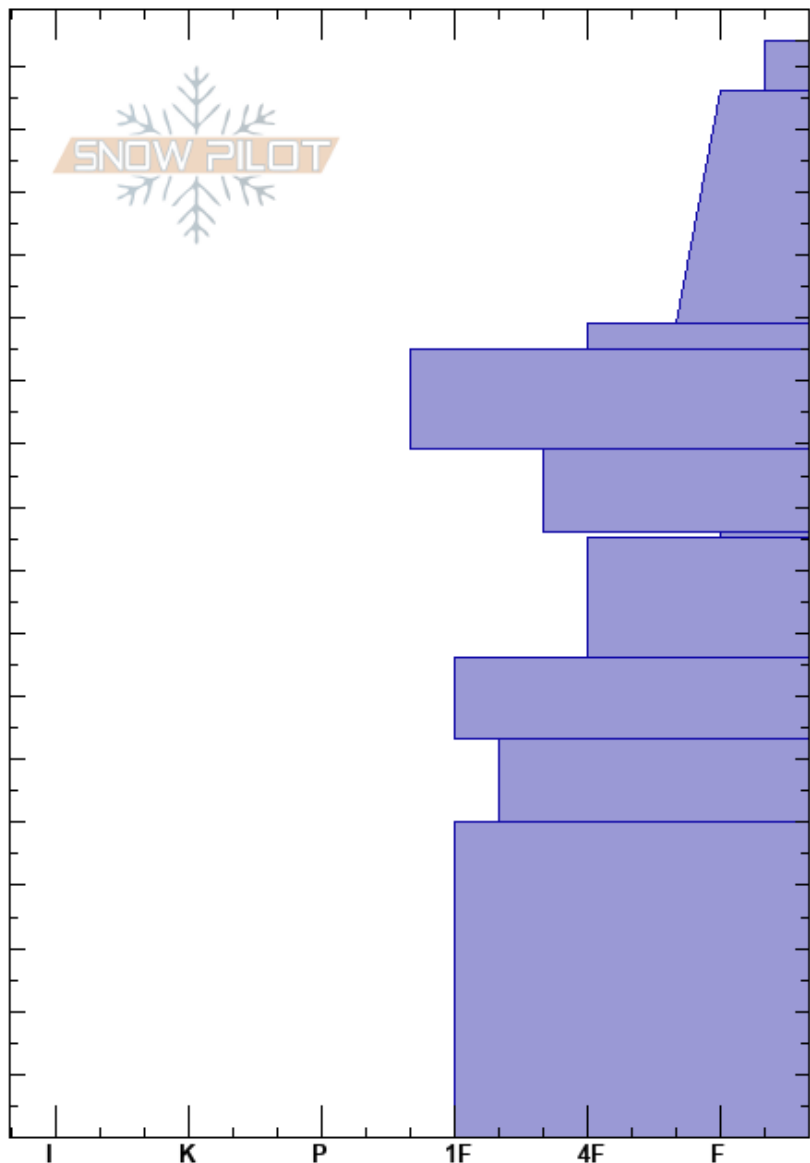

Middle/BearBasn  
 Madison Range-N  
 MT  
 Elevation: 9230 ft  
 Aspect: 90°  
 Specifics:

Alex Marienthal  
 02/04/2023 - 12:45pm  
 Co-ord: 45.32635N, -111.38205W  
 Slope Angle: 28°  
 Wind Loading: previous

Stability: Fair  
 Air Temperature:  
 Sky Cover: BKN  
 Precipitation: NO  
 Wind: Calm

HS:174  
 Layer Notes:  
 96-95cm: \*ECTP35 Q1  
 96-95cm: Problematic layer

Elevation (ft)	Crystal		Moisture	$\rho$ kg/m <sup>3</sup>	Stability tests & Layer comments
	Form	Size			
174					
170	+				
160					
150	/				
140					
130	/				
120	•				
110					
100	□	0.5-1			
96-95	∇	2-6			*ECTP35 Q1
90	⊖ (•)	1-2			
80	⊖	1-2			
70	⊖	1-2			
60	⊖	1-2			
50					
40					
30					
20	⊖	2-3			
10					
0					ECTX *ECTP35 @96, SH