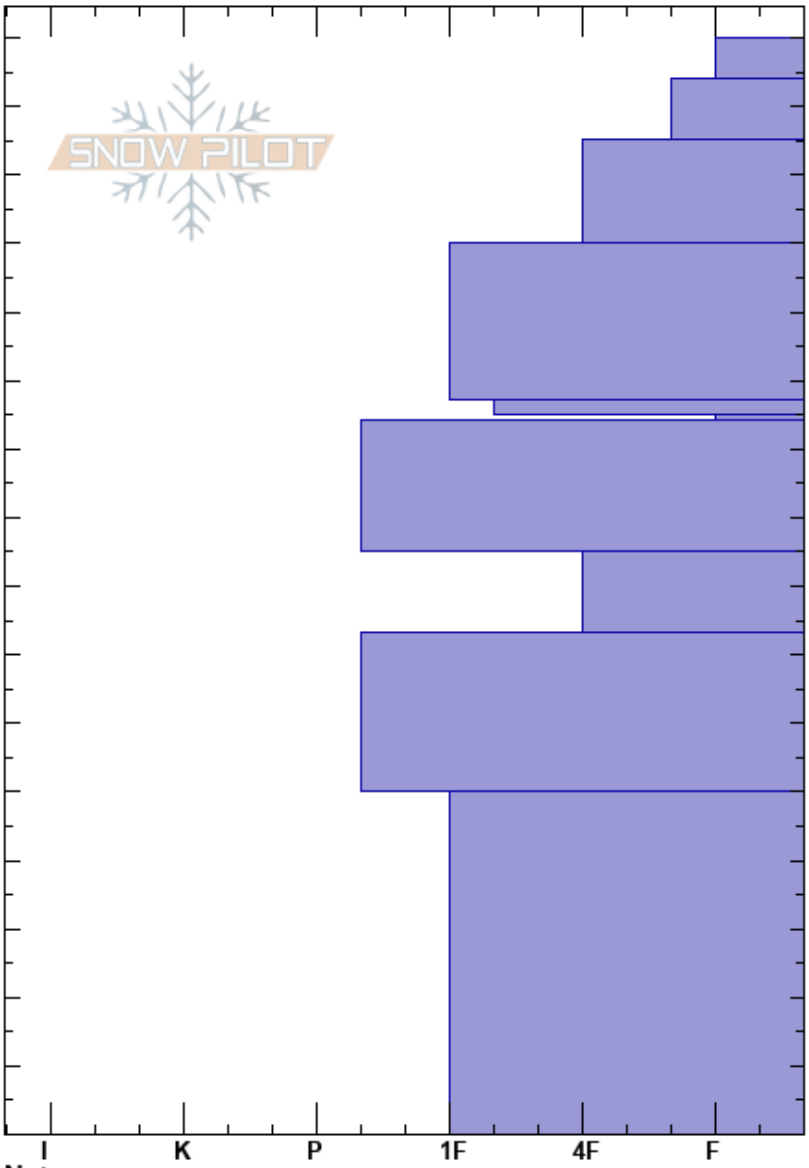

BeehiveBasin-Tyler's  
 Madison Range-N  
 MT  
 Elevation: 9069 ft  
 Aspect: 270°  
 Specifics:

Alex Marienthal  
 02/04/2023 - 11:25am  
 Co-ord: 45.32350N, -111.38234W  
 Slope Angle: 27°  
 Wind Loading: previous

Stability: Fair  
 Air Temperature: -5°C  
 Sky Cover: BKN  
 Precipitation: NO  
 Wind: W Moderate

HS:160  
 Layer Notes:  
 105-104cm:Problematic layer

Height (cm)	Crystal		Moisture	$\rho$ kg/m <sup>3</sup>	Stability tests & Layer comments
	Form	Size			
160	+				
150	/				
140	/				
130					
120	•	0.3			
110	/ (□)	1			← ECTN27 @105cm
100	∨	2-8			
90	•	0.5			← ECTN28 @85cm
80	□	2			
70	⊖	1-2			
60					
50					
40					
30	⊖	2-4			
20					
10					
0					← ECTX