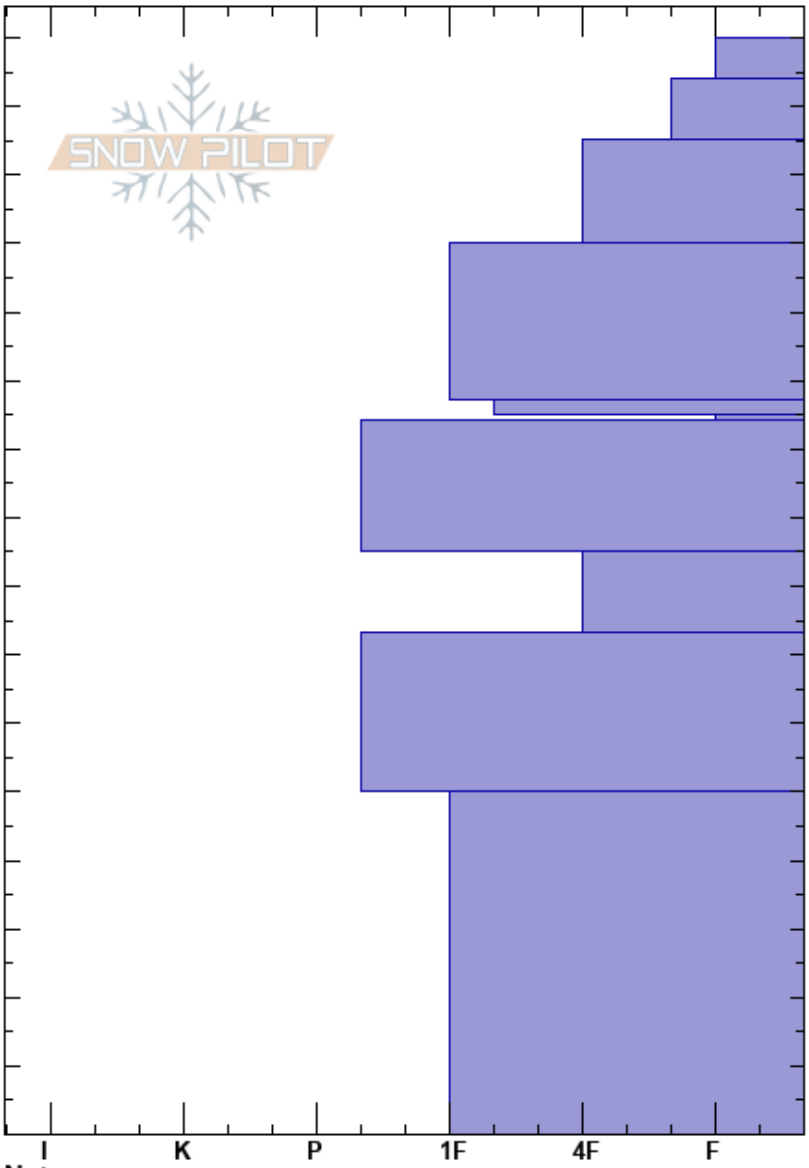

BeehiveBasin-Tyler's
 Madison Range-N
 MT
 Elevation: 9069 ft
 Aspect: 270°
 Specifics:

Alex Marienthal
 02/04/2023 - 11:25am
 Co-ord: 45.32350N, -111.38234W
 Slope Angle: 27°
 Wind Loading: previous

Stability: Fair
 Air Temperature: -5°C
 Sky Cover: BKN
 Precipitation: NO
 Wind: W Moderate

HS:160
 Layer Notes:
 105-104cm:Problematic layer

Height (cm)	Crystal		Moisture	ρ kg/m ³	Stability tests & Layer comments
	Form	Size			
160	+				
150	/				
140	/				
130					
120	•	0.3			
110	/ (□)	1			← ECTN27 @105cm
100	∇	2-8			
90	•	0.5			← ECTN28 @85cm
80	□	2			
70	⊖	1-2			
60					
50					
40					
30	⊖	2-4			
20					
10					
0					← ECTX