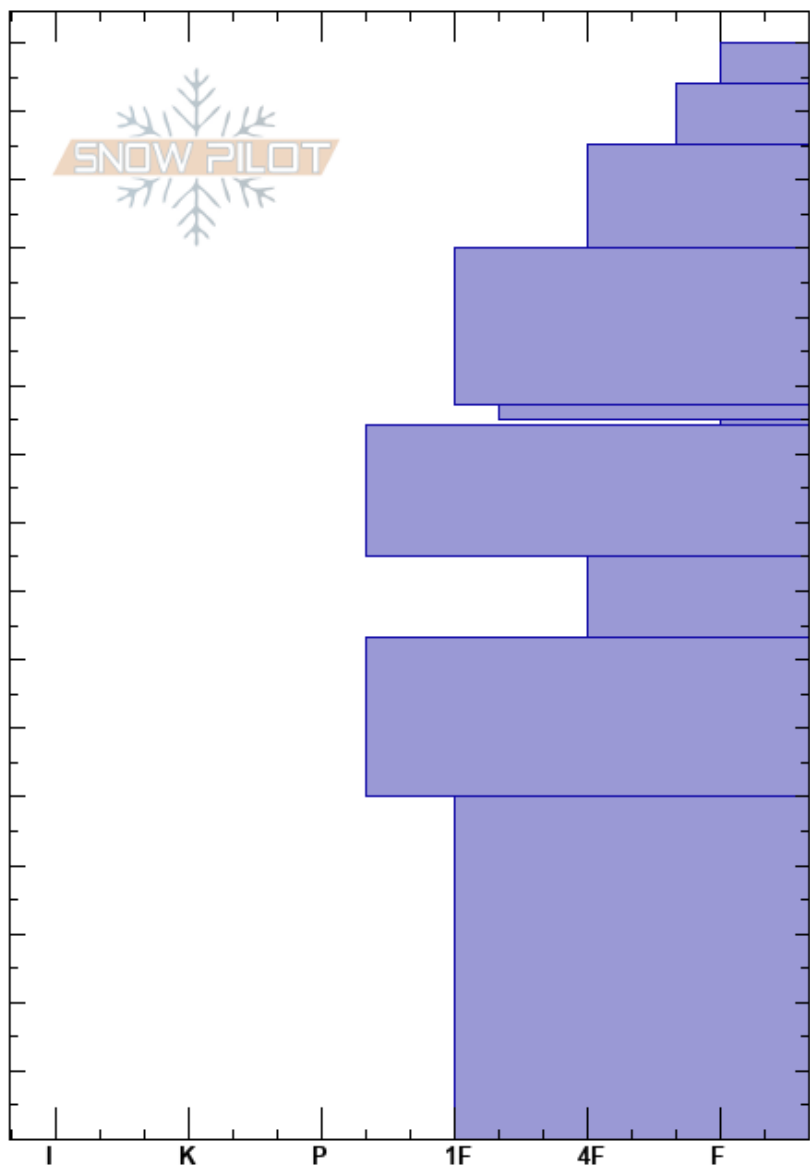

BeehiveBasin-Tyler's
 Madison Range-N
 MT
 Elevation: 9069 ft
 Aspect: 270°
 Specifics:

Alex Marienthal
 02/04/2023 - 11:25am
 Co-ord: 45.32350N, -111.38234W
 Slope Angle: 27°
 Wind Loading: previous

Stability: Fair
 Air Temperature: -5°C
 Sky Cover: BKN
 Precipitation: NO
 Wind: W Moderate

HS:160
 Layer Notes:
 105-104cm:Problematic layer

Height (cm)	Crystal		Moisture	ρ kg/m ³	Stability tests & Layer comments
	Form	Size			
160	+				
150	/				
140	/				
130					
120	•	0.3			
110	/ (□)	1			← ECTN27 @105cm
100	∨	2-8			
90	•	0.5			← ECTN28 @85cm
80	□	2			
70	⊖	1-2			
60					
50					
40					
30					
20	⊖	2-4			
10					
0					← ECTX