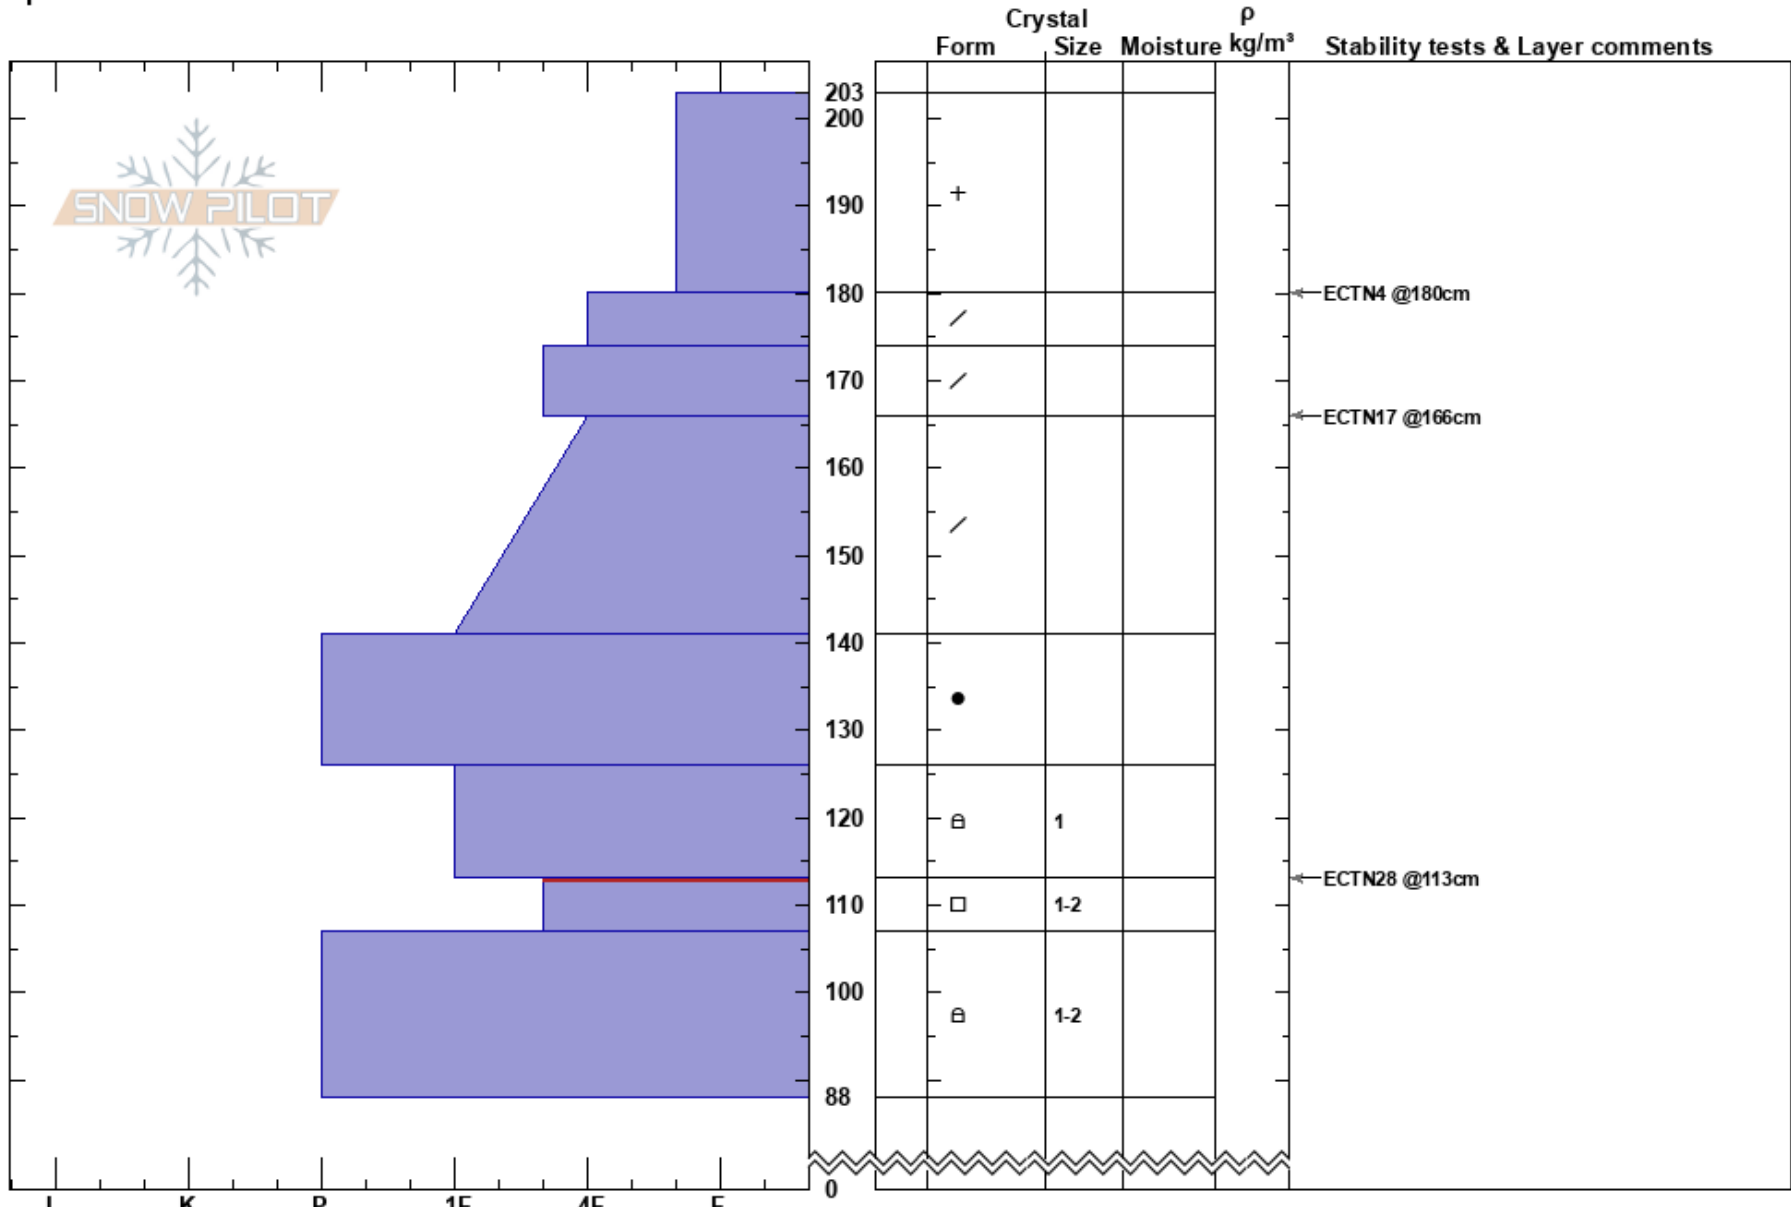

Maid Basin
 Gallatin Range-N
 MT
 Elevation: 9142 ft
 Aspect: 310°
 Specifics:

Dave Zinn
 02/08/2023 - 12:30pm
 Co-ord: 45.41474N, -110.97401W
 Slope Angle: 26°
 Wind Loading: no

Stability: Good
 Air Temperature:
 Sky Cover: OVC
 Precipitation: NO
 Wind: W Moderate

HS:203
 PF:60 113-107cm:Problematic layer

Notes: