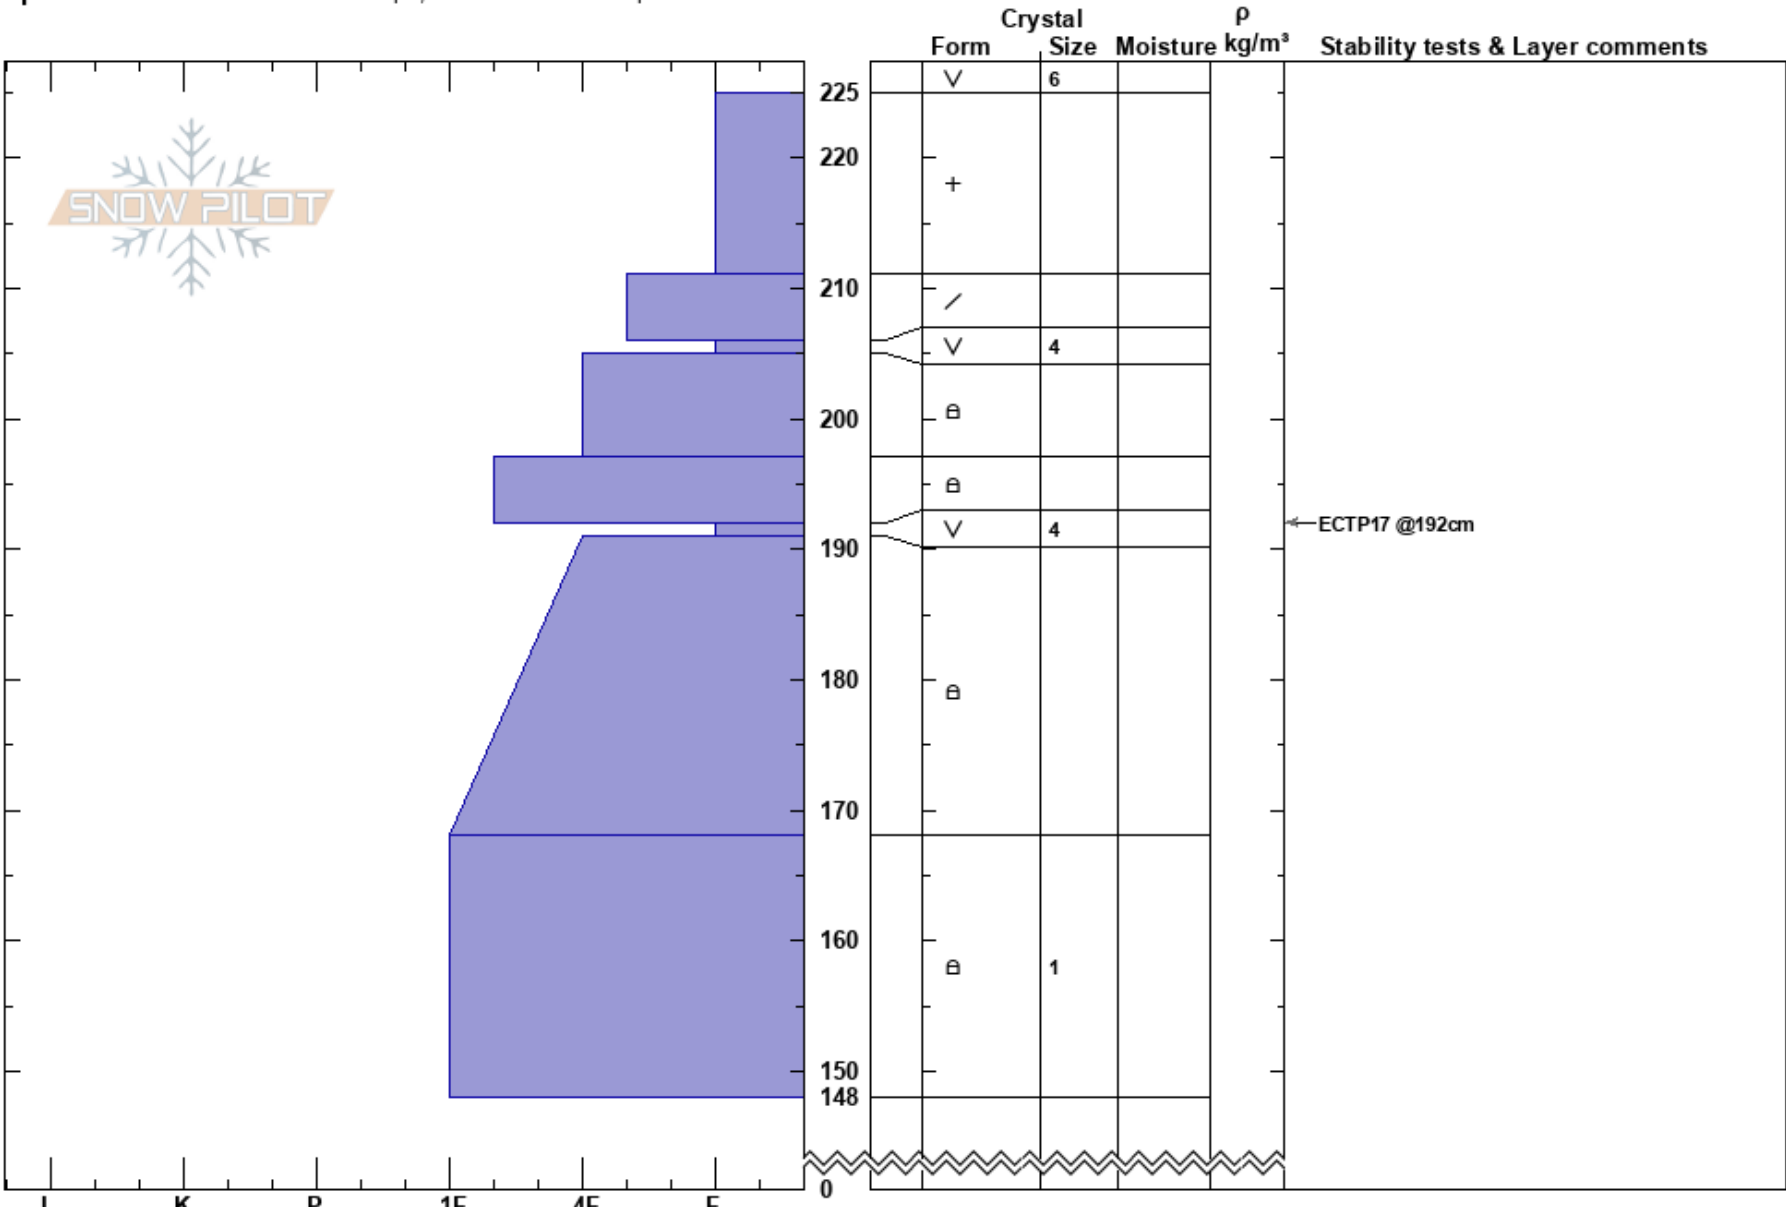

Yale Creek Pass  
 Centennial Range  
 ID  
 Elevation: 8852 ft  
 Aspect: 340°  
 Specifics: Snowmobile tracks on slope; We snowmobiled slope

Dave Zinn  
 02/07/2023 - 11:30am  
 Co-ord: 44.54956N, -111.47348W  
 Slope Angle: 15°  
 Wind Loading: no

Stability: Fair  
 Air Temperature:  
 Sky Cover: CLR  
 Precipitation:  
 Wind: NW Moderate

HS:225  
 192-191cm: Problematic layer

Notes: